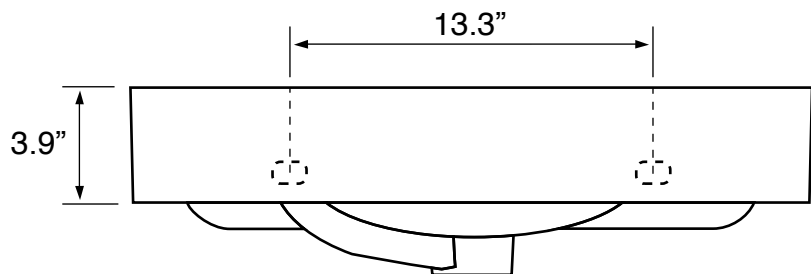

Features

- With overflow.
- Modern design.

Material

- White ceramic bathroom sink.

Installation

- Wall mount installation.
- Drop in installation.

Configurations

- Single Hole.

Nameek's One-Year Limited Warranty

See website for warranty information details.

Technical Information

Bowl type:	Single
Installation:	Wall mounted Drop In
Bowl dimensions:	Length: 11.6" Width: 13.8" Depth: 4.7"
Drain hole:	1.75"
Faucet hole:	1.38"
Hole configurations:	1
Weight:	20 lbs