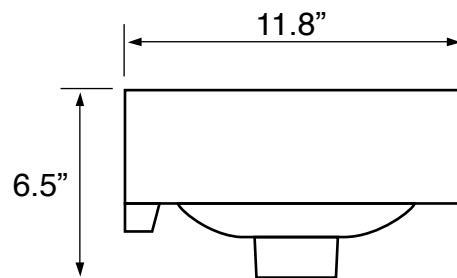

Features

- With overflow.
- Modern design.

Material

- White ceramic bathroom sink.

Installation

- Wall mount installation.
- Drop in installation.

Configurations

- Single Hole.

Nameek's One-Year Limited Warranty

See website for warranty information details.

Technical Information

Bowl type:	Single
Installation:	Wall mounted Drop In
Bowl dimensions:	Length: 11.6" Width: 13.8" Depth: 4.7"
Drain hole:	1.75"
Faucet hole:	1.38"
Hole configurations:	1
Weight:	20 lbs