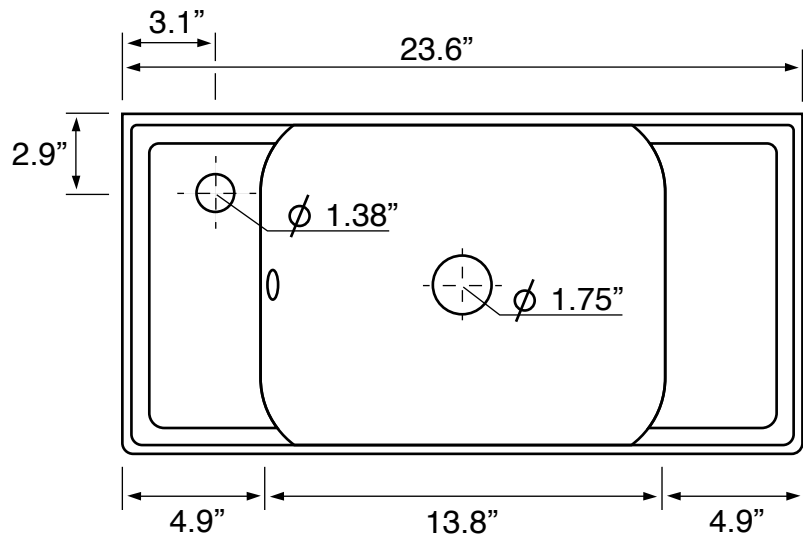

Features

- With overflow.
- Modern design.

Material

- White ceramic bathroom sink.

Installation

- Wall mount installation.
- Drop in installation.

Configurations

- Single Hole.

Nameek's One-Year Limited Warranty

See website for warranty information details.

Technical Information

Bowl type:	Single
Installation:	Wall mounted Drop In
Bowl dimensions:	Length: 11.6" Width: 13.8" Depth: 4.7"
Drain hole:	1.75"
Faucet hole:	1.38"
Hole configurations:	1
Weight:	20 lbs