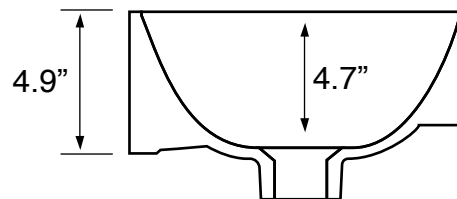

Features

- With overflow.
- Modern design.

Material

- White ceramic bathroom sink.

Installation

- Wall mount installation.
- Drop in installation.

Configurations

- Single Hole.

Nameek's One-Year Limited Warranty

See website for warranty information details.

Technical Information

Bowl type:	Single
Installation:	Wall mounted Drop In
Bowl dimensions:	Length: 11.6" Width: 13.8" Depth: 4.7"
Drain hole:	1.75"
Faucet hole:	1.38"
Hole configurations:	1
Weight:	20 lbs