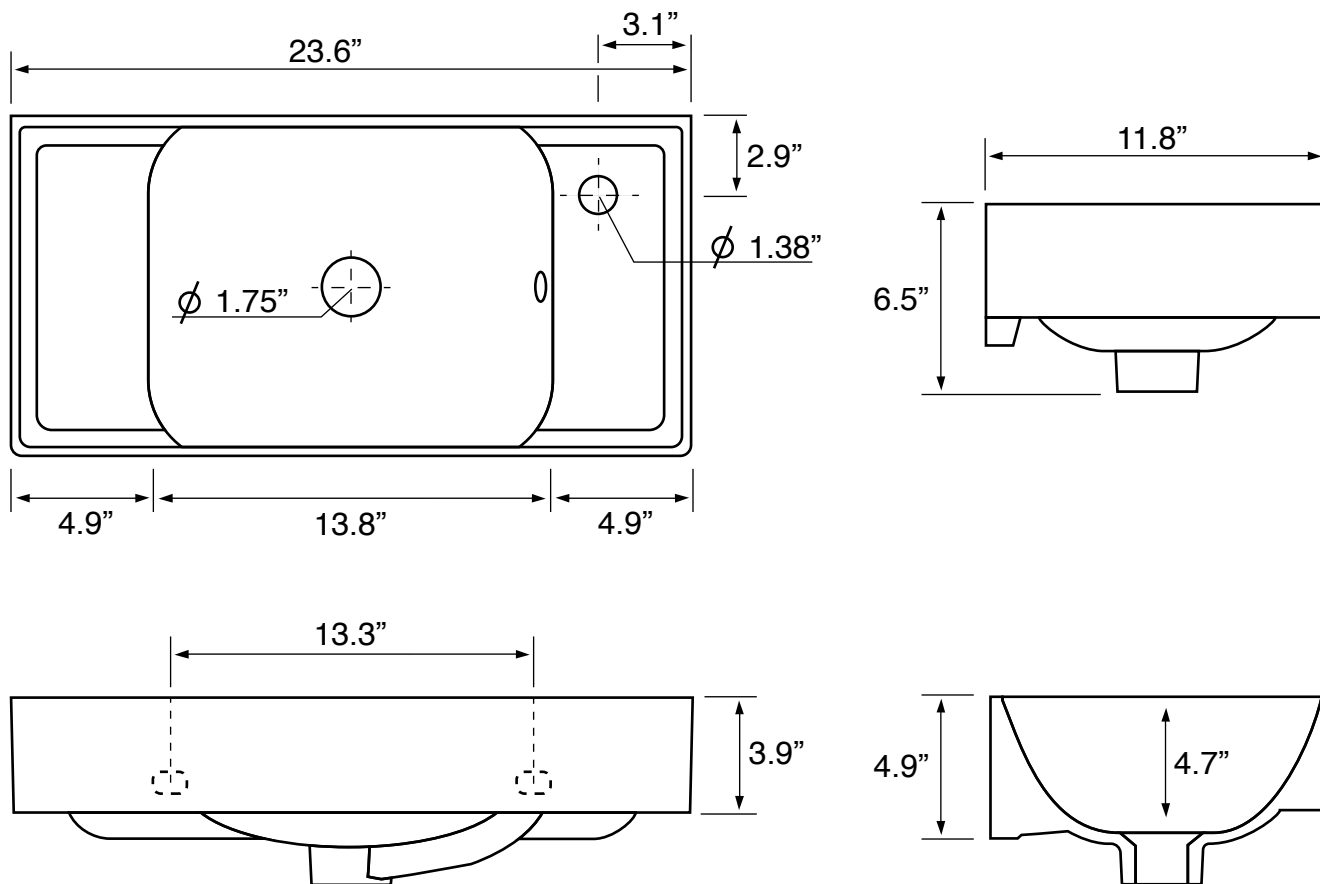

## Installation

- Wall mount installation.
- Drop in installation.

## Configurations

- Single Hole.

## Technical Information

Bowl type:	Single
Installation:	Wall mounted Drop In
Bowl dimensions:	Length: 13.8" Width: 11.6" Depth: 4.7"
Drain hole:	1.75"
Faucet hole:	1.38"
Hole configurations:	1
Weight:	20 lbs