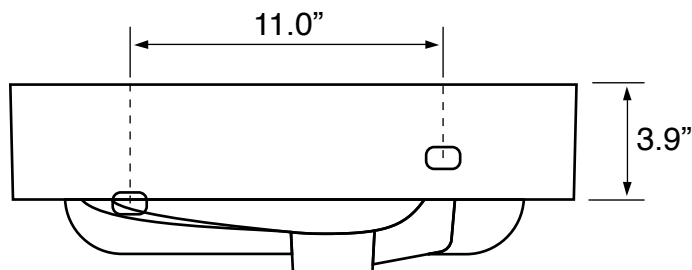

## Installation

- Wall mount installation.
- Drop in installation.

## Configurations

- Single Hole.

## Technical Information

Bowl type:	Single
Installation:	Wall mounted Drop In
Bowl dimensions:	Length: 14.7" Width: 11.4" Depth: 4.7"
Drain hole:	1.75"
Faucet hole:	1.38"
Hole configurations:	1
Weight:	20 lbs