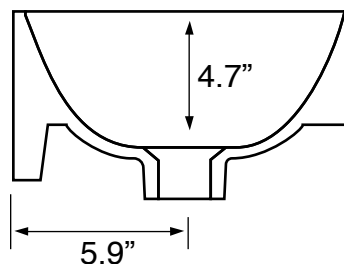

## Installation

- Wall mount installation.
- Drop in installation.

## Configurations

- Single Hole.

## Technical Information

Bowl type:	Single
Installation:	Wall mounted Drop In
Bowl dimensions:	Length: 14.7" Width: 11.4" Depth: 4.7"
Drain hole:	1.75"
Faucet hole:	1.38"
Hole configurations:	1
Weight:	20 lbs