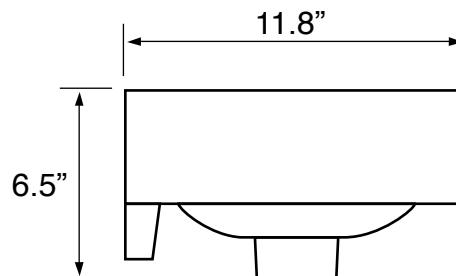

## Installation

- Wall mount installation.
- Drop in installation.

## Configurations

- Single Hole.

## Technical Information

Bowl type:	Single
Installation:	Wall mounted Drop In
Bowl dimensions:	Length: 14.7" Width: 11.4" Depth: 4.7"
Drain hole:	1.75"
Faucet hole:	1.38"
Hole configurations:	1
Weight:	20 lbs