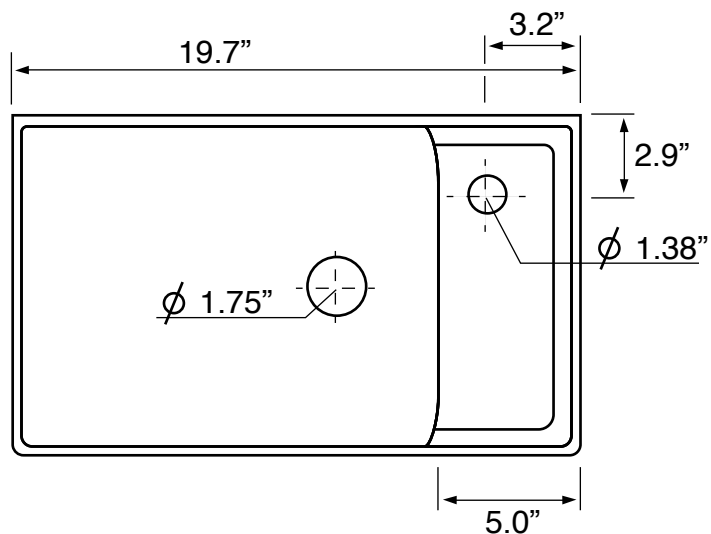

## Installation

- Wall mount installation.
- Drop in installation.

## Configurations

- Single Hole.

## Technical Information

Bowl type:	Single
Installation:	Wall mounted Drop In
Bowl dimensions:	Length: 14.7" Width: 11.4" Depth: 4.7"
Drain hole:	1.75"
Faucet hole:	1.38"
Hole configurations:	1
Weight:	20 lbs