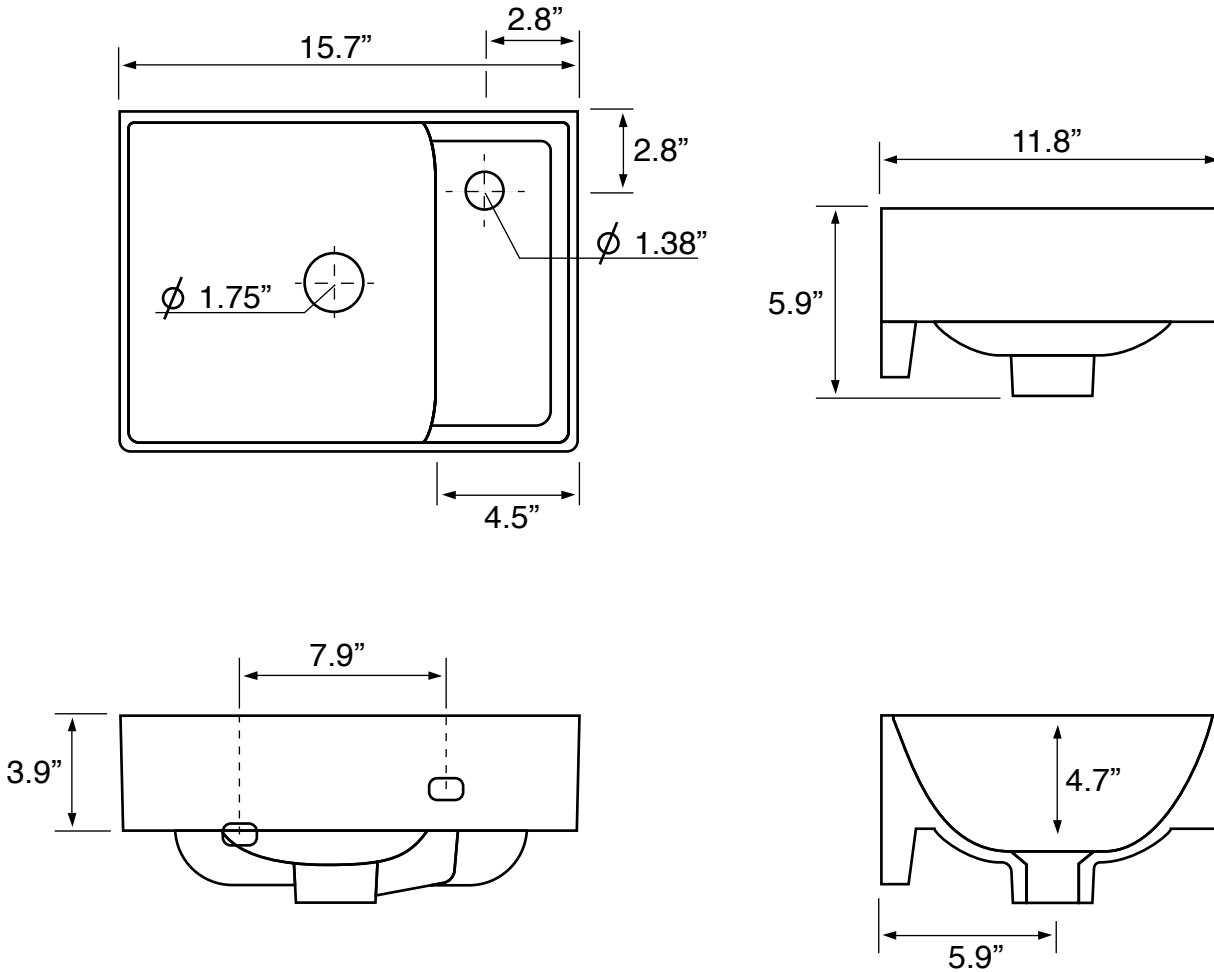

Features

- With overflow.
- Modern design.

Material

- White ceramic bathroom sink.

Installation

- Wall mount installation.
- Drop in installation.

Configurations

- Single Hole.

Nameek's One-Year Limited Warranty

See website for warranty information details.

Technical Information

Bowl type:	Single
Installation:	Wall mounted Drop In
Bowl dimensions:	Length: 11.2" Width: 11.4" Depth: 4.7"
Drain hole:	1.75"
Faucet hole:	1.38"
Hole configurations:	1
Weight:	20 lbs

Notes

Install this product according to the installation instructions.

Includes mounting hardware.