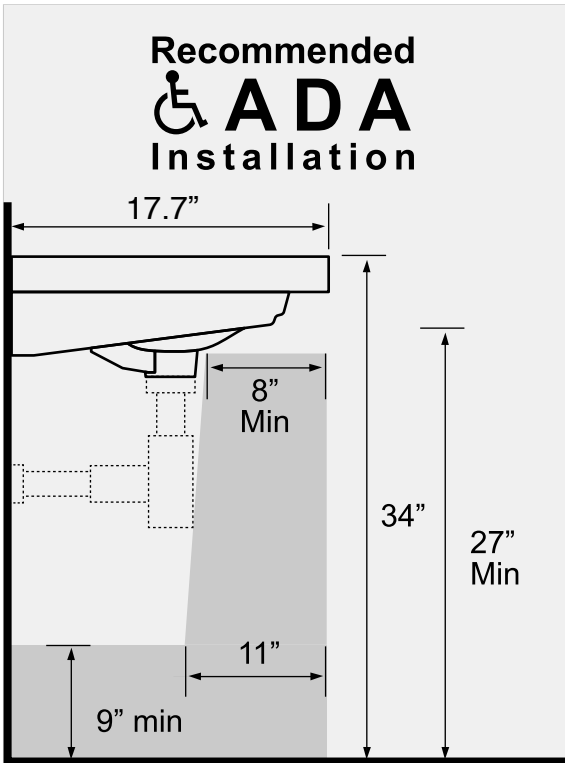

Features

- With overflow.
- Modern design.

Material

- White ceramic bathroom sink.

Installation

- Wall mount installation.
- Drop in installation.

Configurations

- Single Hole.
- Three Hole (8-inch centers).

Nameek's One-Year Limited Warranty

See website for warranty information details.

Technical Information

Bowl type:	Single
Installation:	Wall mounted Drop In
Bowl dimensions:	Length: 27.6" Width: 11.4" Depth: 5.1"
Drain hole:	1.75"
Faucet hole:	1.38"
Hole configurations:	1, 3
Weight:	45 lbs