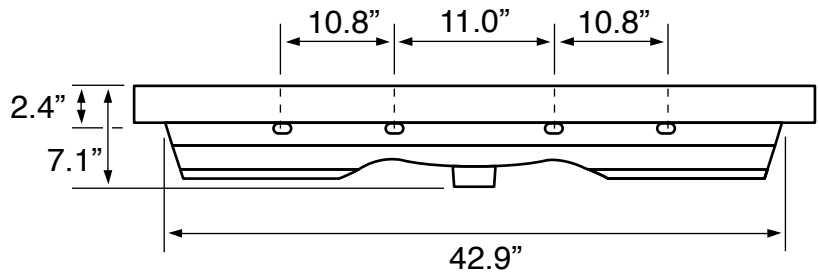

Features

- With overflow.
- Modern design.

Material

- White ceramic bathroom sink.

Installation

- Wall mount installation.
- Drop in installation.

Configurations

- Single Hole.
- Three Hole (8-inch centers).

Nameek's One-Year Limited Warranty

See website for warranty information details.

Technical Information

Bowl type:	Single
Installation:	Wall mounted Drop In
Bowl dimensions:	Length: 27.6" Width: 11.4" Depth: 5.1"
Drain hole:	1.75"
Faucet hole:	1.38"
Hole configurations:	1, 3
Weight:	45 lbs