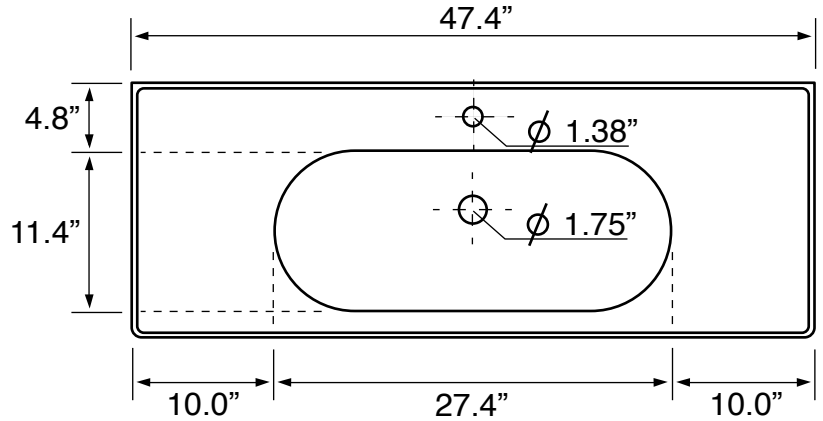

Features

- With overflow.
- Modern design.

Material

- White ceramic bathroom sink.

Installation

- Wall mount installation.
- Drop in installation.

Configurations

- Single Hole.
- Three Hole (8-inch centers).

Nameek's One-Year Limited Warranty

See website for warranty information details.

Technical Information

Bowl type:	Single
Installation:	Wall mounted Drop In
Bowl dimensions:	Length: 27.6" Width: 11.4" Depth: 5.1"
Drain hole:	1.75"
Faucet hole:	1.38"
Hole configurations:	1, 3
Weight:	45 lbs