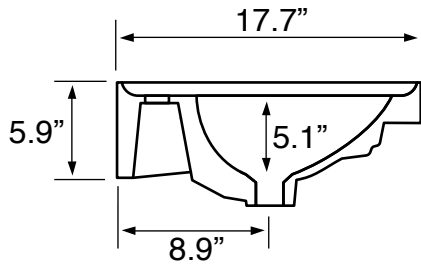

Features

- With overflow.
- Modern design.

Material

- White ceramic bathroom sink.

Installation

- Wall mount installation.
- Drop in installation.

Configurations

- Single Hole.
- Three Hole (8-inch centers).

Nameek's One-Year Limited Warranty

See website for warranty information details.

Technical Information

Bowl type:	Single
Installation:	Wall mounted Drop In
Bowl dimensions:	Length: 27.6" Width: 11.4" Depth: 5.1"
Drain hole:	1.75"
Faucet hole:	1.38"
Hole configurations:	1, 3
Weight:	45 lbs