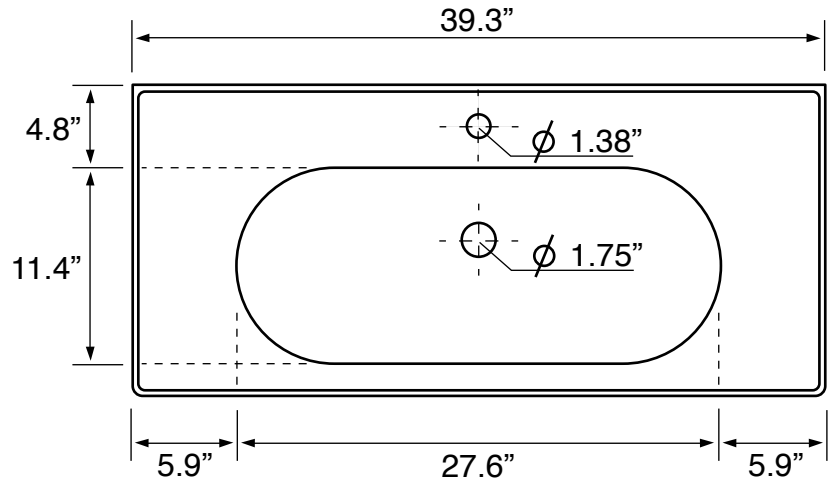

Features

- With overflow.
- Modern design.

Material

- White ceramic bathroom sink.

Installation

- Wall mount installation.
- Drop in installation.

Configurations

- Single Hole.
- Three Hole (8-inch centers).

Nameek's One-Year Limited Warranty

See website for warranty information details.

Technical Information

Bowl type:	Single
Installation:	Wall mounted Drop In
Bowl dimensions:	Length: 27.6" Width: 11.4" Depth: 4.6"
Drain hole:	1.75"
Faucet hole:	1.38"
Hole configurations:	1, 3
Weight:	40 lbs