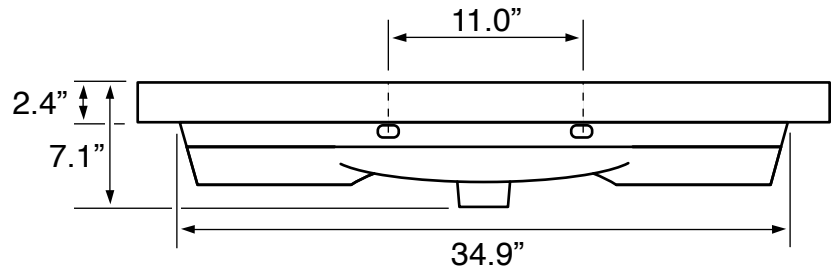

Features

- With overflow.
- Modern design.

Material

- White ceramic bathroom sink.

Installation

- Wall mount installation.
- Drop in installation.

Configurations

- Single Hole.
- Three Hole (8-inch centers).

Nameek's One-Year Limited Warranty

See website for warranty information details.

Technical Information

Bowl type:	Single
Installation:	Wall mounted Drop In
Bowl dimensions:	Length: 27.6" Width: 11.4" Depth: 4.6"
Drain hole:	1.75"
Faucet hole:	1.38"
Hole configurations:	1, 3
Weight:	40 lbs