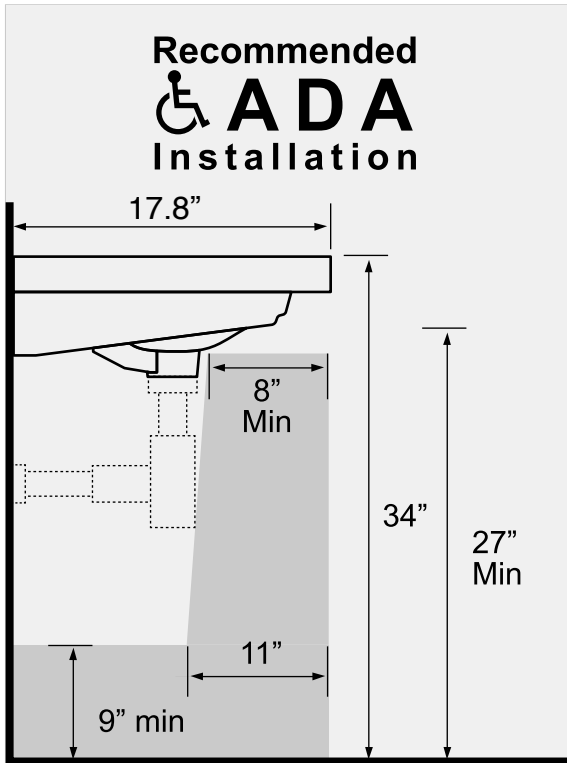

Features

- With overflow.
- Modern design.

Material

- White ceramic bathroom sink.

Installation

- Wall mount installation.
- Drop in installation.

Configurations

- Single Hole.
- Three Hole (8-inch centers).

Nameek's One-Year Limited Warranty

See website for warranty information details.

Technical Information

Bowl type:	Single
Installation:	Wall mounted Drop In
Bowl dimensions:	Length: 27.6" Width: 11.4" Depth: 4.6"
Drain hole:	1.75"
Faucet hole:	1.38"
Hole configurations:	1, 3
Weight:	40 lbs