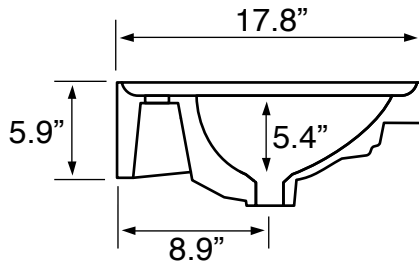

Features

- With overflow.
- Modern design.

Material

- White ceramic bathroom sink.

Installation

- Wall mount installation.
- Drop in installation.

Configurations

- Single Hole.
- Three Hole (8-inch centers).

Nameek's One-Year Limited Warranty

See website for warranty information details.

Technical Information

Bowl type:	Single
Installation:	Wall mounted Drop In
Bowl dimensions:	Length: 27.6" Width: 11.4" Depth: 4.6"
Drain hole:	1.75"
Faucet hole:	1.38"
Hole configurations:	1, 3
Weight:	40 lbs