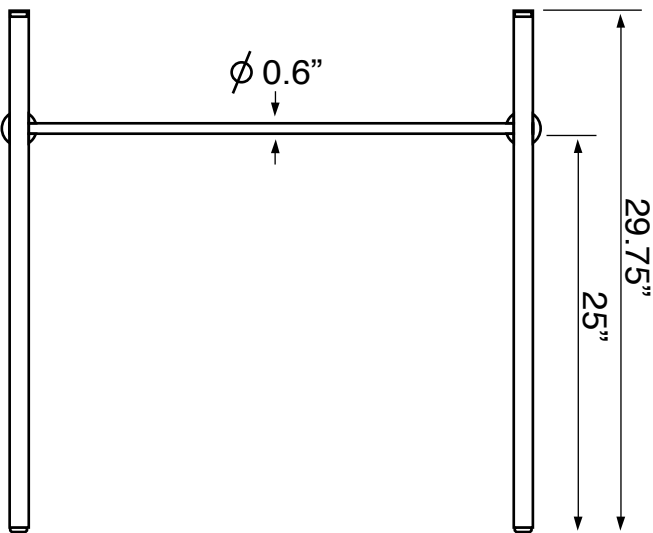

Features

- With overflow.
- Modern design.

Material

- White ceramic bathroom sink.
- Polished chrome brass console stand.

Installation

- Console installation.

Configurations

- Single Hole.
- Three Hole (8-inch centers).

Nameek's One-Year Limited Warranty

See website for warranty information details.

Technical Information

Bowl type:	Single
Installation:	Console
Bowl dimensions:	Length: 15.7"
	Width: 11.22"
	Depth: 3.5"
Drain hole:	1.75"
Faucet hole:	1.38"
Hole configurations:	1, 3
Weight:	41 lbs