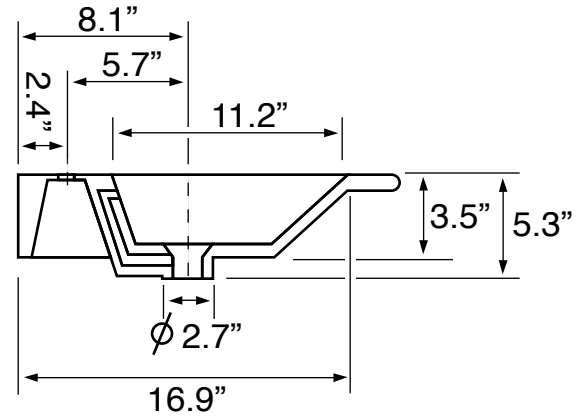

Features

- With overflow.
- Modern design.

Material

- White ceramic bathroom sink.
- Polished chrome brass console stand.

Installation

- Console installation.

Configurations

- Single Hole.
- Three Hole (8-inch centers).

Nameek's One-Year Limited Warranty

See website for warranty information details.

Technical Information

Bowl type:	Single
Installation:	Console
Bowl dimensions:	Length: 15.7"
	Width: 11.22"
	Depth: 3.5"
Drain hole:	1.75"
Faucet hole:	1.38"
Hole configurations:	1, 3
Weight:	41 lbs