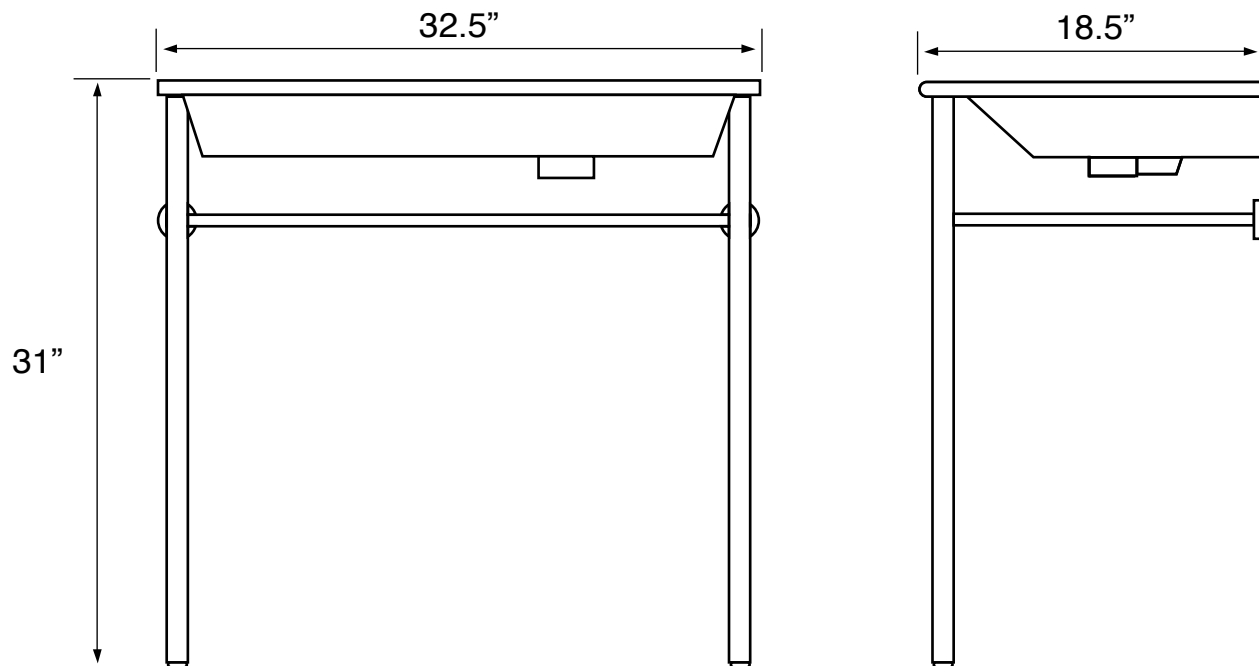

Features

- With overflow.
- Modern design.

Material

- White ceramic bathroom sink.
- Polished chrome brass console stand.

Installation

- Console installation.

Configurations

- Single Hole.
- Three Hole (8-inch centers).

Nameek's One-Year Limited Warranty

See website for warranty information details.

Technical Information

Bowl type:	Single
Installation:	Console
Bowl dimensions:	Length: 15.7"
	Width: 11.22"
	Depth: 3.5"
Drain hole:	1.75"
Faucet hole:	1.38"
Hole configurations:	1, 3
Weight:	41 lbs