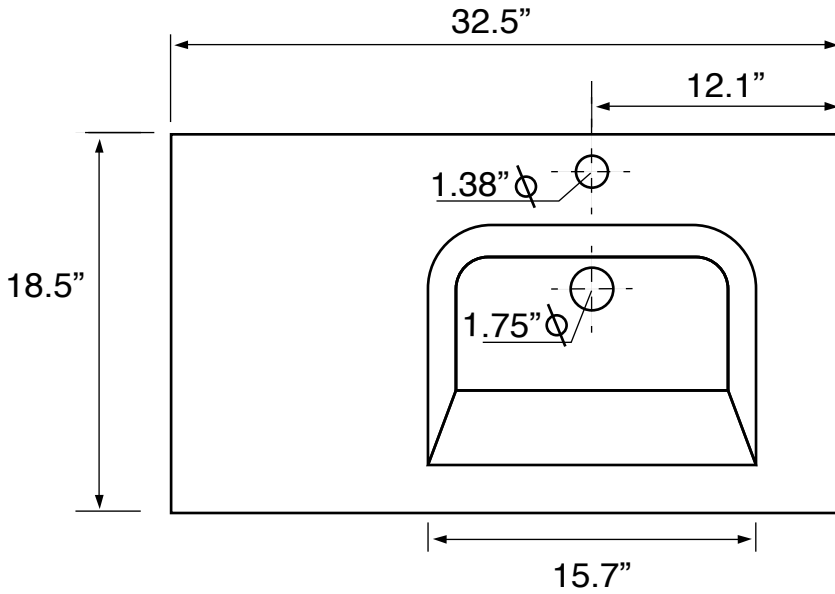

Features

- With overflow.
- Modern design.

Material

- White ceramic bathroom sink.
- Polished chrome brass console stand.

Installation

- Console installation.

Configurations

- Single Hole.
- Three Hole (8-inch centers).

Nameek's One-Year Limited Warranty

See website for warranty information details.

Technical Information

Bowl type:	Single
Installation:	Console
Bowl dimensions:	Length: 15.7"
	Width: 11.22"
	Depth: 3.5"
Drain hole:	1.75"
Faucet hole:	1.38"
Hole configurations:	1, 3
Weight:	41 lbs

Notes

Install this product according to the installation instructions.

Includes mounting hardware.