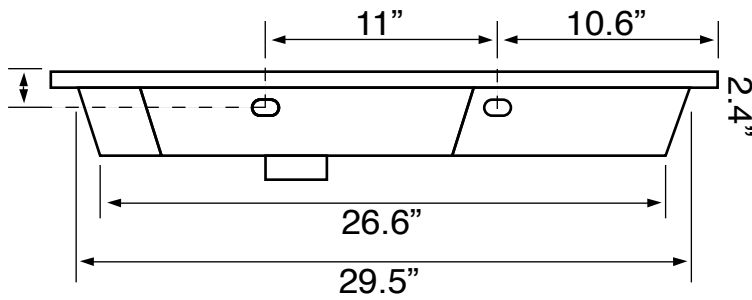

Features

- With overflow.
- Modern design.

Material

- White ceramic bathroom sink.
- Polished chrome brass console stand.

Installation

- Console installation.

Configurations

- Single Hole.
- Three Hole (8-inch centers).

Nameek's One-Year Limited Warranty

See website for warranty information details.

Technical Information

Bowl type:	Single
Installation:	Console
Bowl dimensions:	Length: 15.7"
	Width: 11.22"
	Depth: 3.5"
Drain hole:	1.75"
Faucet hole:	1.38"
Hole configurations:	1, 3
Weight:	41 lbs