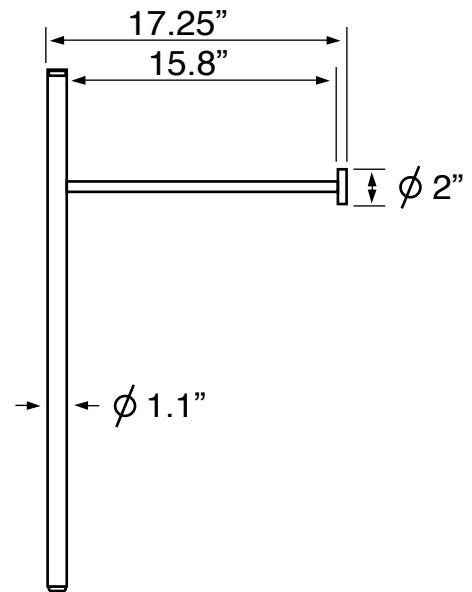

Features

- With overflow.
- Modern design.

Material

- White ceramic bathroom sink.
- Polished chrome brass console stand.

Installation

- Console installation.

Configurations

- Single Hole.
- Three Hole (8-inch centers).

Nameek's One-Year Limited Warranty

See website for warranty information details.

Technical Information

Bowl type:	Single
Installation:	Console
Bowl dimensions:	Length: 15.7"
	Width: 11.22"
	Depth: 3.5"
Drain hole:	1.75"
Faucet hole:	1.38"
Hole configurations:	1, 3
Weight:	41 lbs