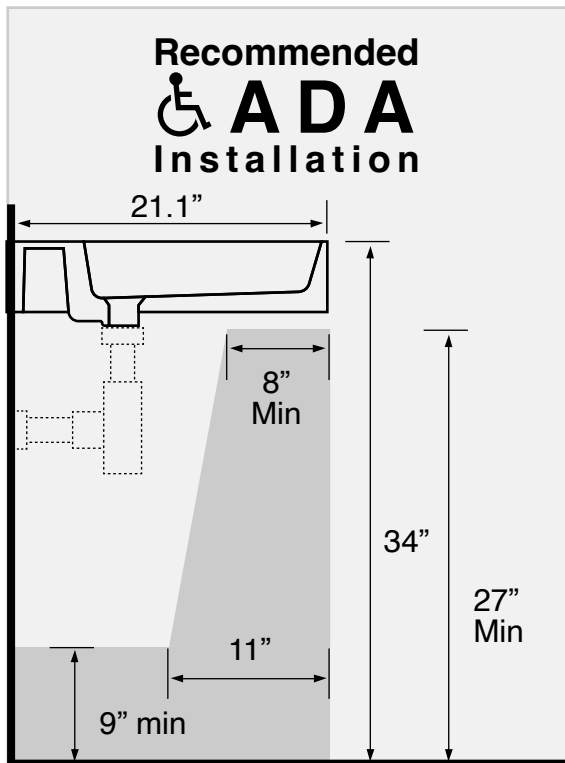

### Installation

- Wall mounted installation.

### Configurations

- Single hole.
- Three hole (8-inch centers).

### Technical Information

Bowl type:	Single
Installation:	Wall mounted
Bowl dimensions:	Depth: 3.7"
	Length: 15.9"
	Width: 15.7"
Drain hole:	1.75"
Faucet hole:	1.38"
Hole configurations:	1, 3
Weight:	37 lbs