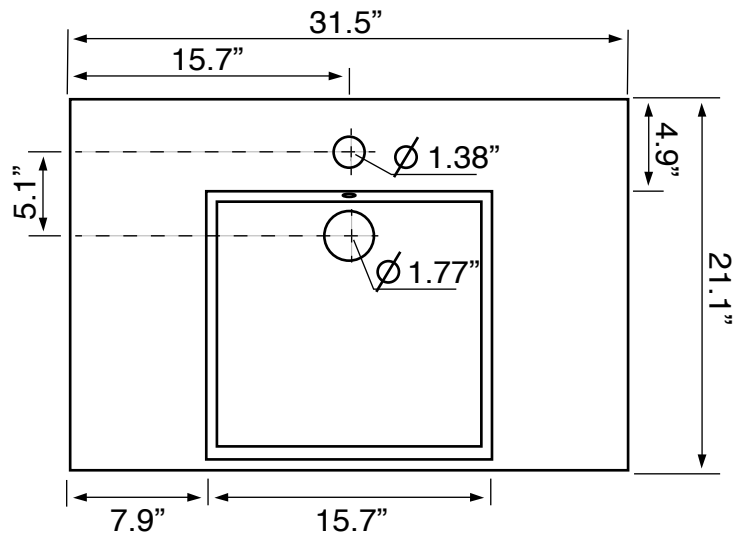

### Installation

- Wall mounted installation.

### Configurations

- Single hole.
- Three hole (8-inch centers).

### Technical Information

Bowl type:	Single
Installation:	Wall mounted
Bowl dimensions:	Depth: 3.7"
	Length: 15.9"
	Width: 15.7"
Drain hole:	1.75"
Faucet hole:	1.38"
Hole configurations:	1, 3
Weight:	37 lbs