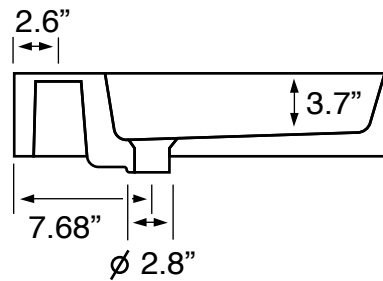

### Installation

- Wall mounted installation.

### Configurations

- Single hole.
- Three hole (8-inch centers).

### Technical Information

Bowl type:	Single
Installation:	Wall mounted
Bowl dimensions:	Depth: 3.7"
	Length: 15.9"
	Width: 15.7"
Drain hole:	1.75"
Faucet hole:	1.38"
Hole configurations:	1, 3
Weight:	37 lbs