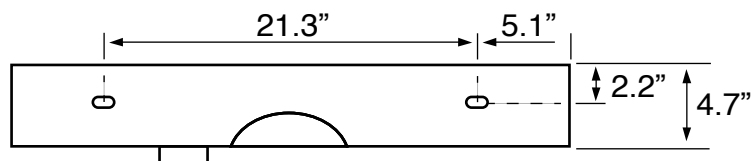

### Installation

- Wall mounted installation.

### Configurations

- Single hole.
- Three hole (8-inch centers).

### Technical Information

Bowl type:	Single
Installation:	Wall mounted
Bowl dimensions:	Depth: 3.7"
	Length: 15.9"
	Width: 15.7"
Drain hole:	1.75"
Faucet hole:	1.38"
Hole configurations:	1, 3
Weight:	37 lbs