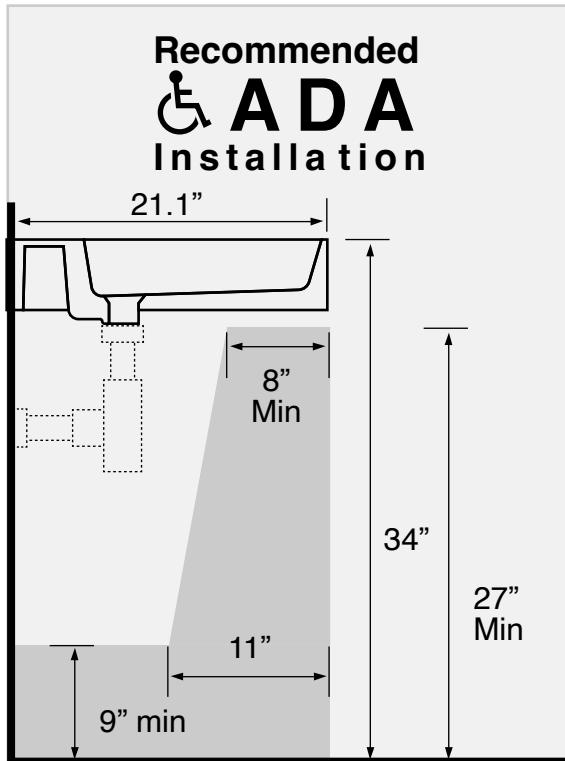

Features

- With overflow.
- Modern design.

Material

- White ceramic bathroom sink.

Installation

- Wall mounted installation.

Configurations

- Single hole.
- Three hole (8-inch centers).

Nameek's One-Year Limited Warranty

See website for warranty information details.

Technical Information

Bowl type:	Single
Installation:	Wall mounted
Bowl dimensions:	Depth: 3.7"
	Length: 19.4"
	Width: 15.7"
Drain hole:	1.75"
Faucet hole:	1.38"
Hole configurations:	1, 3
Weight:	37 lbs

Notes

Install this product according to the installation instructions.

Includes mounting hardware.