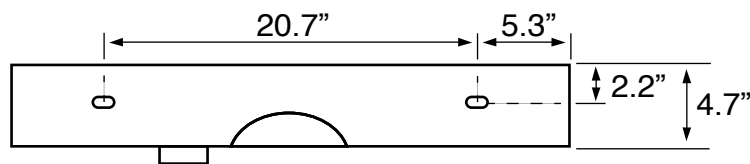

Features

- With overflow.
- Modern design.

Material

- White ceramic bathroom sink.

Installation

- Wall mounted installation.

Configurations

- Single hole.
- Three hole (8-inch centers).

Nameek's One-Year Limited Warranty

See website for warranty information details.

Technical Information

Bowl type:	Single
Installation:	Wall mounted
Bowl dimensions:	Depth: 3.7"
	Length: 19.4"
	Width: 15.7"
Drain hole:	1.75"
Faucet hole:	1.38"
Hole configurations:	1, 3
Weight:	37 lbs