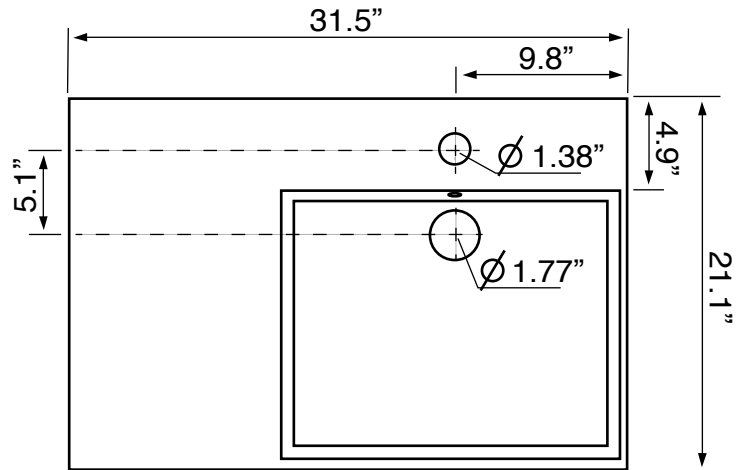

Features

- With overflow.
- Modern design.

Material

- White ceramic bathroom sink.

Installation

- Wall mounted installation.

Configurations

- Single hole.
- Three hole (8-inch centers).

Nameek's One-Year Limited Warranty

See website for warranty information details.

Technical Information

Bowl type:	Single
Installation:	Wall mounted
Bowl dimensions:	Depth: 3.7"
	Length: 19.4"
	Width: 15.7"
Drain hole:	1.75"
Faucet hole:	1.38"
Hole configurations:	1, 3
Weight:	37 lbs