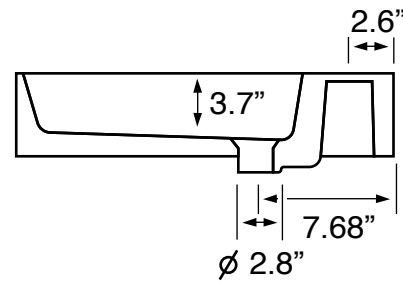

Features

- With overflow.
- Modern design.

Material

- White ceramic bathroom sink.

Installation

- Wall mounted installation.

Configurations

- Single hole.
- Three hole (8-inch centers).

Nameek's One-Year Limited Warranty

See website for warranty information details.

Technical Information

Bowl type:	Single
Installation:	Wall mounted
Bowl dimensions:	Depth: 3.7"
	Length: 19.4"
	Width: 15.7"
Drain hole:	1.75"
Faucet hole:	1.38"
Hole configurations:	1, 3
Weight:	37 lbs