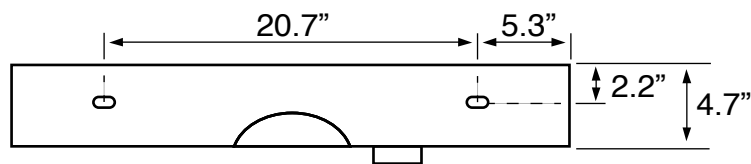

Features

- With overflow.
- Modern design.

Material

- White ceramic bathroom sink.

Installation

- Wall mounted installation.

Configurations

- Single hole.
- Three hole (8-inch centers).

Nameek's One-Year Limited Warranty

See website for warranty information details.

Technical Information

Bowl type:	Single
Installation:	Wall mounted
Bowl dimensions:	Depth: 3.7"
	Length: 19.4"
	Width: 15.7"
Drain hole:	1.75"
Faucet hole:	1.38"
Hole configurations:	1, 3
Weight:	37 lbs