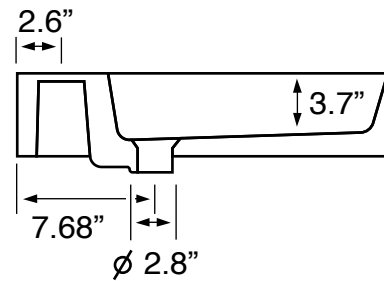

Features

- With overflow.
- Modern design.

Material

- White ceramic bathroom sink.

Installation

- Wall mounted installation.

Configurations

- Single hole.
- Three hole (8-inch centers).

Nameek's One-Year Limited Warranty

See website for warranty information details.

Technical Information

Bowl type:	Single
Installation:	Wall mounted
Bowl dimensions:	Depth: 3.7"
	Length: 19.4"
	Width: 15.7"
Drain hole:	1.75"
Faucet hole:	1.38"
Hole configurations:	1, 3
Weight:	37 lbs