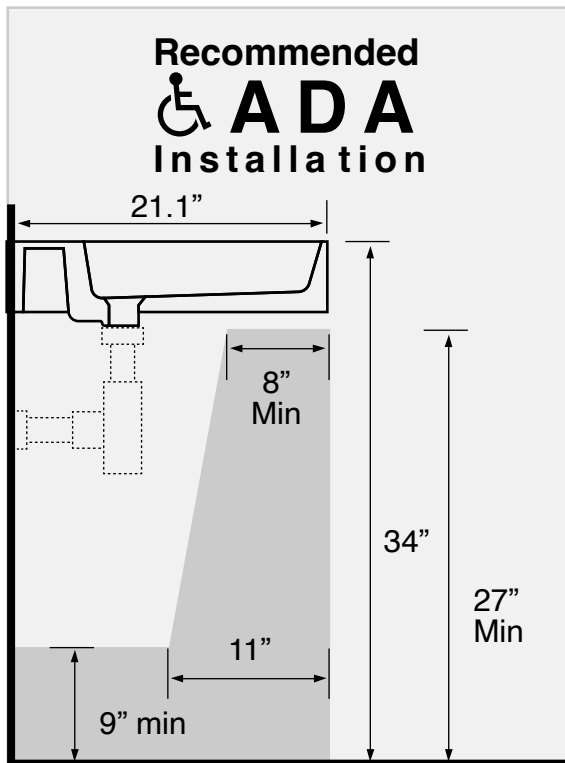

Features

- With overflow.
- Modern design.

Material

- White ceramic bathroom sink.

Installation

- Wall mounted installation.

Configurations

- Single hole.
- Three hole (8-inch centers).

Nameek's One-Year Limited Warranty

See website for warranty information details.

Technical Information

Bowl type:	Single
Installation:	Wall mounted
Bowl dimensions:	Depth: 3.7"
	Length: 19.4"
	Width: 15.7"
Drain hole:	1.75"
Faucet hole:	1.38"
Hole configurations:	1, 3
Weight:	37 lbs

Notes

Install this product according to the installation instructions.

Includes mounting hardware.