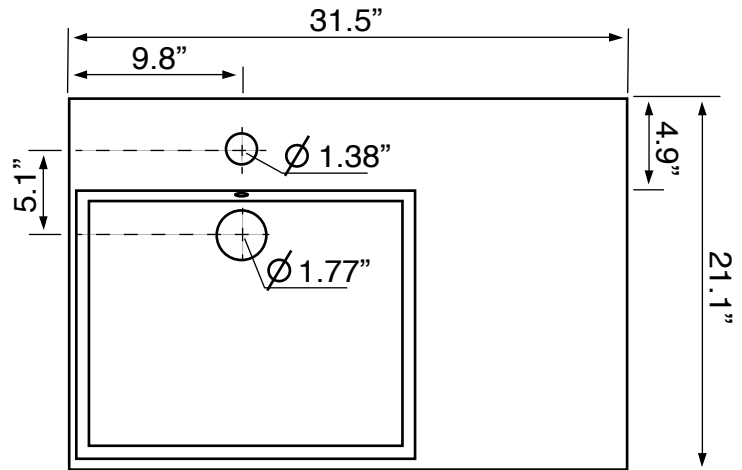

Features

- With overflow.
- Modern design.

Material

- White ceramic bathroom sink.

Installation

- Wall mounted installation.

Configurations

- Single hole.
- Three hole (8-inch centers).

Nameek's One-Year Limited Warranty

See website for warranty information details.

Technical Information

Bowl type:	Single
Installation:	Wall mounted
Bowl dimensions:	Depth: 3.7"
	Length: 19.4"
	Width: 15.7"
Drain hole:	1.75"
Faucet hole:	1.38"
Hole configurations:	1, 3
Weight:	37 lbs