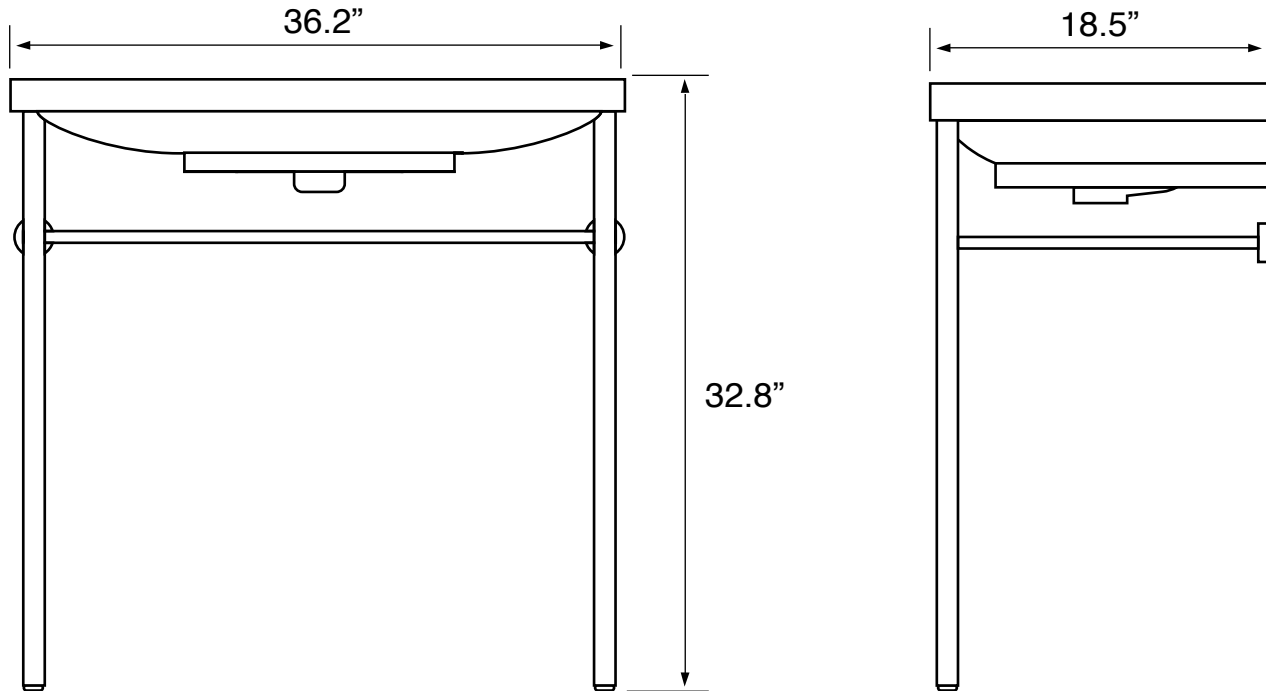

Features

- With overflow.
- Modern design.

Material

- White ceramic bathroom sink.
- Polished chrome brass console stand.

Installation

- Console installation.

Configurations

- Single Hole.
- Three Hole (8-inch centers).
- No Hole.

Technical Information

Bowl type:	Single
Installation:	Console
Bowl dimensions:	Length: 26"
	Width: 13.1"
	Depth: 4.3"
Drain hole:	1.75"
Faucet hole:	1.38"
Hole configurations:	0, 1, 3
Weight:	60 lbs

Notes