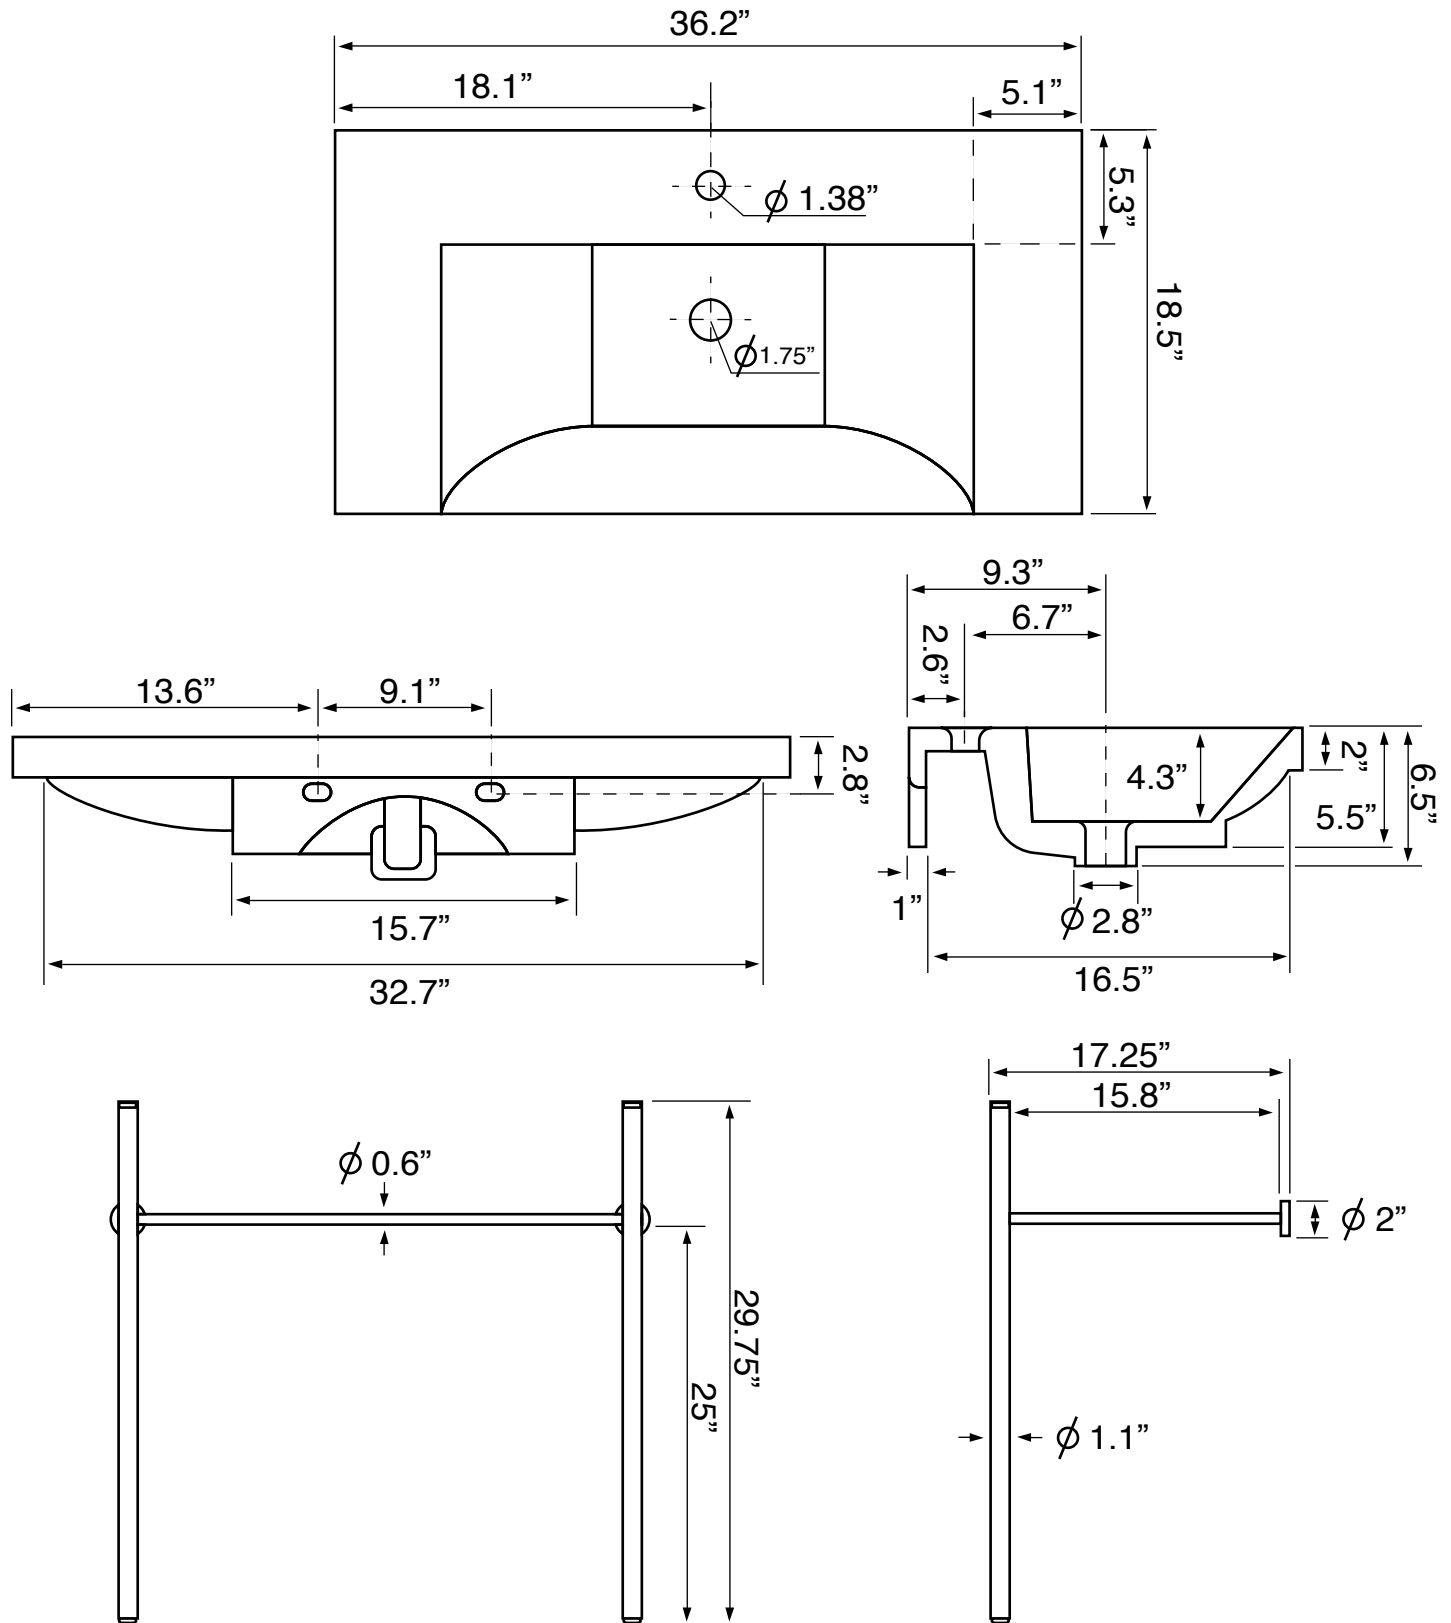

USA/Canada: 215.256.4197

Nameek's reserves the right to make revisions without notice to product specifications.
For more information, go to www.nameeks.com