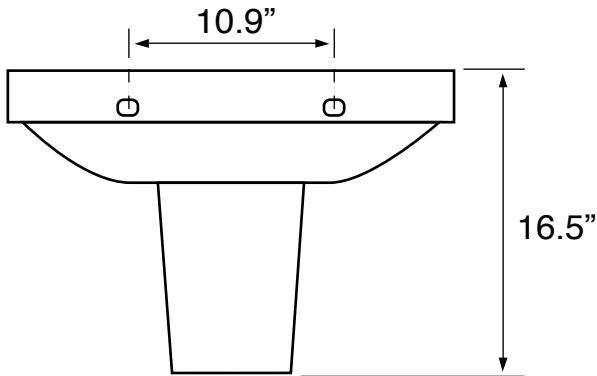

Features

- With overflow.
- Modern design.

Material

- White ceramic bathroom sink.

Installation

- Semi-pedestal installation.

Configurations

- Single Hole.
- Three Hole (8-inch centers).

Nameek's One-Year Limited Warranty

See website for warranty information details.

Technical Information

Bowl type:	Single
Installation:	Semi-Pedestal
Bowl dimensions:	Depth: 4.8"
	Width: 13.4"
	Length: 22.8"
Drain hole:	1.75"
Faucet hole:	1.38"
Hole configurations:	1, 3
Weight:	40 lbs