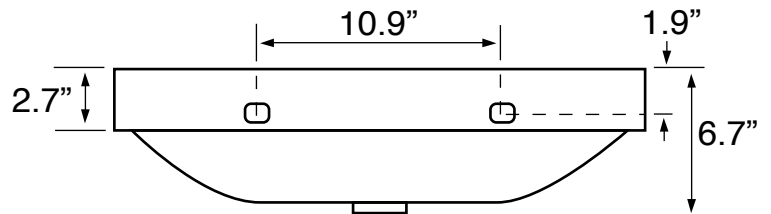

Features

- With overflow.
- Modern design.

Material

- White ceramic bathroom sink.

Installation

- Semi-pedestal installation.

Configurations

- Single Hole.
- Three Hole (8-inch centers).

Nameek's One-Year Limited Warranty

See website for warranty information details.

Technical Information

Bowl type:	Single
Installation:	Semi-Pedestal
Bowl dimensions:	Depth: 4.8"
	Width: 13.4"
	Length: 22.8"
Drain hole:	1.75"
Faucet hole:	1.38"
Hole configurations:	1, 3
Weight:	40 lbs