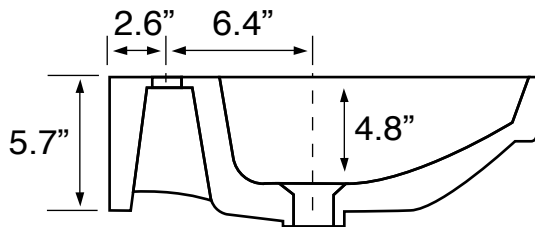

Features

- With overflow.
- Modern design.

Material

- White ceramic bathroom sink.

Installation

- Semi-pedestal installation.

Configurations

- Single Hole.
- Three Hole (8-inch centers).

Nameek's One-Year Limited Warranty

See website for warranty information details.

Technical Information

Bowl type:	Single
Installation:	Semi-Pedestal
Bowl dimensions:	Depth: 4.8"
	Width: 13.4"
	Length: 22.8"
Drain hole:	1.75"
Faucet hole:	1.38"
Hole configurations:	1, 3
Weight:	40 lbs