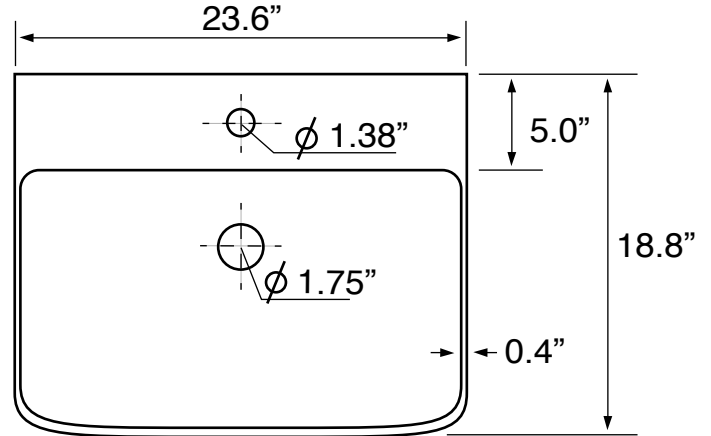

Features

- With overflow.
- Modern design.

Material

- White ceramic bathroom sink.

Installation

- Semi-pedestal installation.

Configurations

- Single Hole.
- Three Hole (8-inch centers).

Nameek's One-Year Limited Warranty

See website for warranty information details.

Technical Information

Bowl type:	Single
Installation:	Semi-Pedestal
Bowl dimensions:	Depth: 4.8"
	Width: 13.4"
	Length: 22.8"
Drain hole:	1.75"
Faucet hole:	1.38"
Hole configurations:	1, 3
Weight:	40 lbs