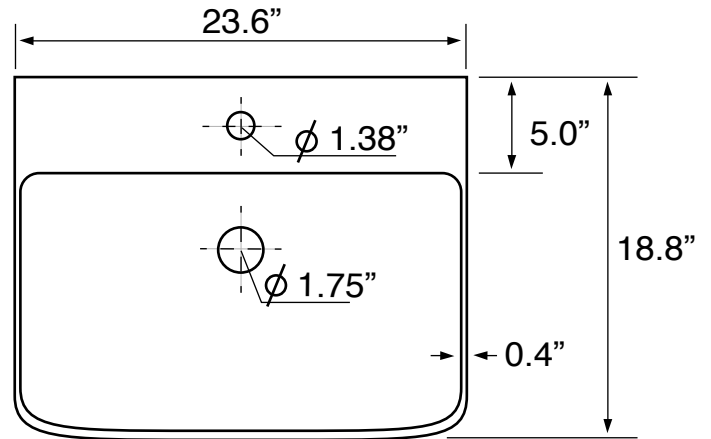

Features

- With overflow.
- Modern design.

Material

- White ceramic bathroom sink.

Installation

- Pedestal installation.

Configurations

- Single Hole.
- Three Hole (8-inch centers).

Nameek's One-Year Limited Warranty

See website for warranty information details.

Technical Information

Bowl type:	Single
Installation:	Pedestal
Bowl dimensions:	Depth: 4.8" Width: 13.4" Length: 22.8"
Drain hole:	1.75"
Faucet hole:	1.38"
Hole configurations:	1, 3
Weight:	40 lbs