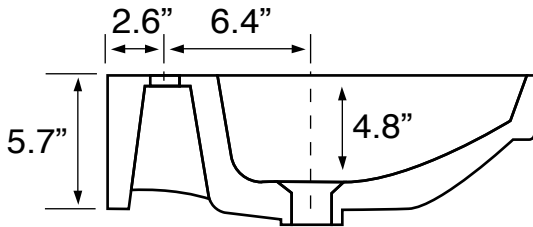

Features

- With overflow.
- Modern design.

Material

- White ceramic bathroom sink.

Installation

- Pedestal installation.

Configurations

- Single Hole.
- Three Hole (8-inch centers).

Nameek's One-Year Limited Warranty

See website for warranty information details.

Technical Information

Bowl type:	Single
Installation:	Pedestal
Bowl dimensions:	Depth: 4.8" Width: 13.4" Length: 22.8"
Drain hole:	1.75"
Faucet hole:	1.38"
Hole configurations:	1, 3
Weight:	40 lbs