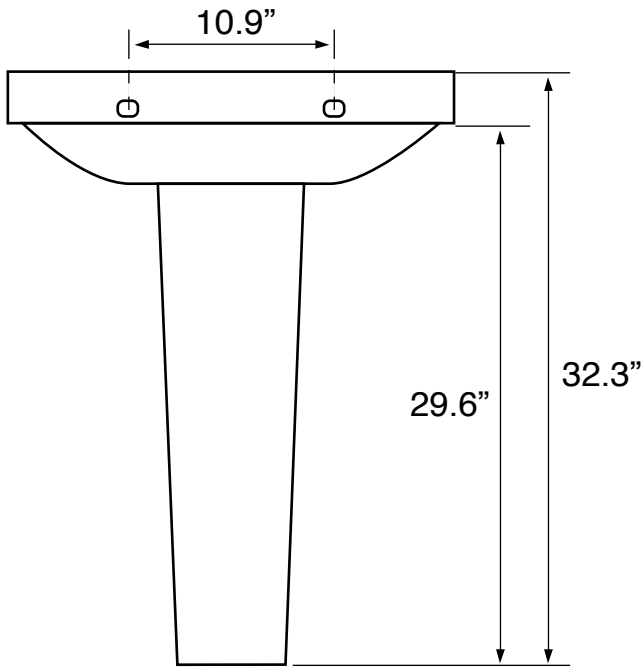

Features

- With overflow.
- Modern design.

Material

- White ceramic bathroom sink.

Installation

- Pedestal installation.

Configurations

- Single Hole.
- Three Hole (8-inch centers).

Nameek's One-Year Limited Warranty

See website for warranty information details.

Technical Information

Bowl type:	Single
Installation:	Pedestal
Bowl dimensions:	Depth: 4.8" Width: 13.4" Length: 22.8"
Drain hole:	1.75"
Faucet hole:	1.38"
Hole configurations:	1, 3
Weight:	40 lbs