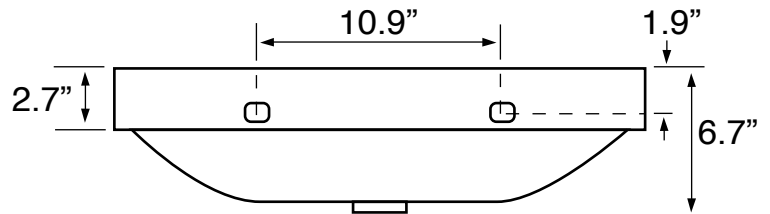

Features

- With overflow.
- Modern design.

Material

- White ceramic bathroom sink.

Installation

- Pedestal installation.

Configurations

- Single Hole.
- Three Hole (8-inch centers).

Nameek's One-Year Limited Warranty

See website for warranty information details.

Technical Information

Bowl type:	Single
Installation:	Pedestal
Bowl dimensions:	Depth: 4.8" Width: 13.4" Length: 22.8"
Drain hole:	1.75"
Faucet hole:	1.38"
Hole configurations:	1, 3
Weight:	40 lbs