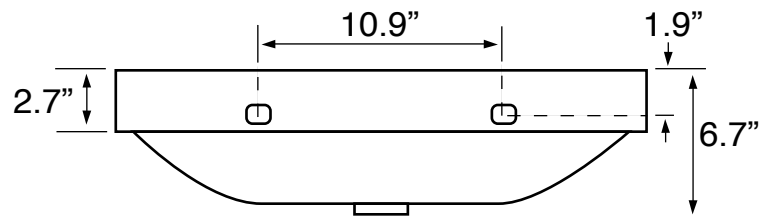

Features

- With overflow.
- Modern design.

Material

- White ceramic bathroom sink.

Installation

- Wall mount installation.
- Drop in installation.

Configurations

- Single Hole.
- Three Hole (8-inch centers).

Nameek's One-Year Limited Warranty

See website for warranty information details.

Technical Information

Bowl type:	Single
Installation:	Wall mounted Drop in
Bowl dimensions:	Depth: 4.8" Width: 13.4" Length: 22.8"
Drain hole:	1.75"
Faucet hole:	1.38"
Hole configurations:	1, 3
Weight:	30 lbs