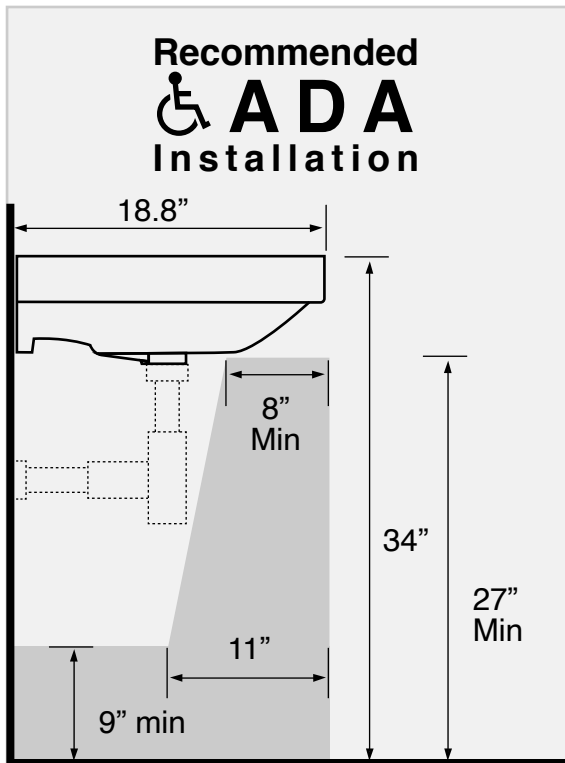

Features

- With overflow.
- Modern design.

Material

- White ceramic bathroom sink.

Installation

- Wall mount installation.
- Drop in installation.

Configurations

- Single Hole.
- Three Hole (8-inch centers).

Nameek's One-Year Limited Warranty

See website for warranty information details.

Technical Information

Bowl type:	Single
Installation:	Wall mounted Drop in
Bowl dimensions:	Depth: 4.8" Width: 13.4" Length: 22.8"
Drain hole:	1.75"
Faucet hole:	1.38"
Hole configurations:	1, 3
Weight:	30 lbs

Notes

Install this product according to the installation instructions.

Includes mounting hardware.