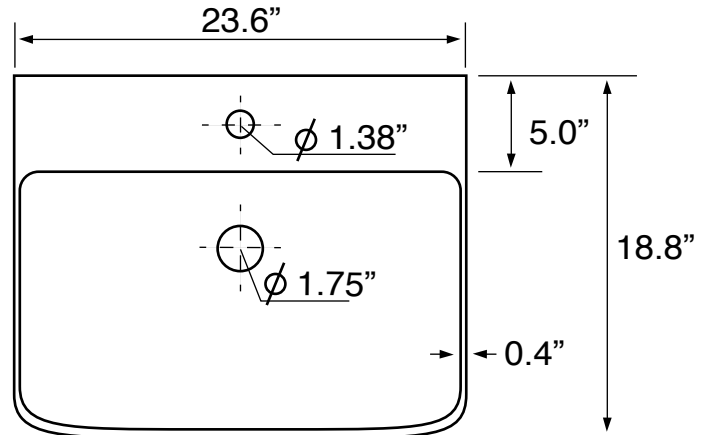

Features

- With overflow.
- Modern design.

Material

- White ceramic bathroom sink.

Installation

- Wall mount installation.
- Drop in installation.

Configurations

- Single Hole.
- Three Hole (8-inch centers).

Nameek's One-Year Limited Warranty

See website for warranty information details.

Technical Information

Bowl type:	Single
Installation:	Wall mounted Drop in
Bowl dimensions:	Depth: 4.8" Width: 13.4" Length: 22.8"
Drain hole:	1.75"
Faucet hole:	1.38"
Hole configurations:	1, 3
Weight:	30 lbs