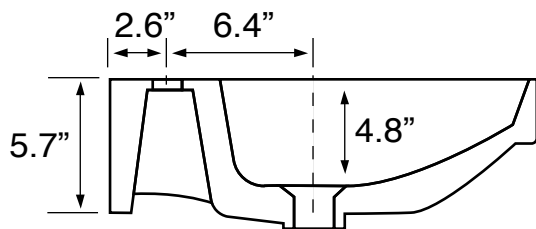

Features

- With overflow.
- Modern design.

Material

- White ceramic bathroom sink.

Installation

- Wall mount installation.
- Drop in installation.

Configurations

- Single Hole.
- Three Hole (8-inch centers).

Nameek's One-Year Limited Warranty

See website for warranty information details.

Technical Information

Bowl type:	Single
Installation:	Wall mounted Drop in
Bowl dimensions:	Depth: 4.8" Width: 13.4" Length: 22.8"
Drain hole:	1.75"
Faucet hole:	1.38"
Hole configurations:	1, 3
Weight:	30 lbs