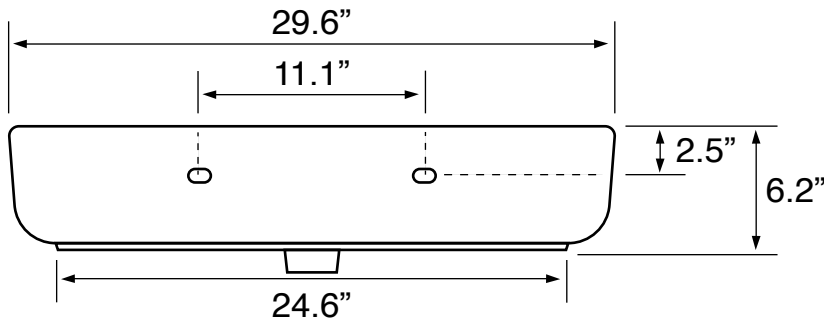

Features

- With overflow.
- Modern design.

Material

- White ceramic bathroom sink.

Installation

- Pedestal installation.

Configurations

- Single Hole.
- Three Hole (8-inch centers).

Nameek's One-Year Limited Warranty

See website for warranty information details.

Technical Information

Bowl type:	Single
Installation:	Pedestal
Bowl dimensions:	Depth: 5.3" Width: 12.0" Length: 28.8"
Drain hole:	1.75"
Faucet hole:	1.38"
Hole configurations:	1, 3
Weight:	45 lbs