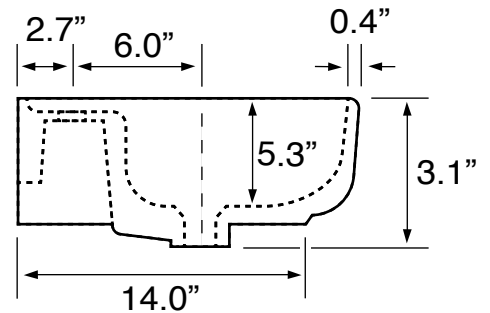

Features

- With overflow.
- Modern design.

Material

- White ceramic bathroom sink.

Installation

- Pedestal installation.

Configurations

- Single Hole.
- Three Hole (8-inch centers).

Nameek's One-Year Limited Warranty

See website for warranty information details.

Technical Information

Bowl type:	Single
Installation:	Pedestal
Bowl dimensions:	Depth: 5.3" Width: 12.0" Length: 28.8"
Drain hole:	1.75"
Faucet hole:	1.38"
Hole configurations:	1, 3
Weight:	45 lbs