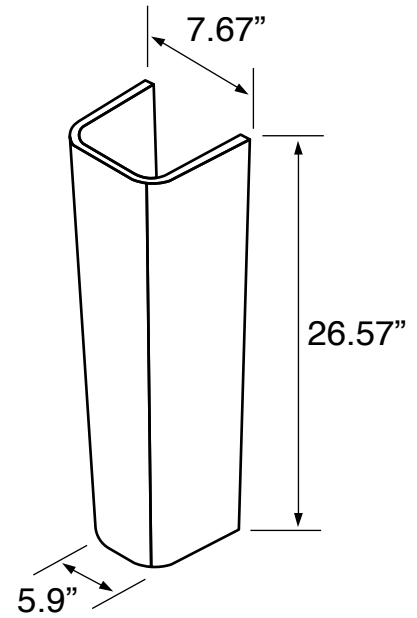

Features

- With overflow.
- Modern design.

Material

- White ceramic bathroom sink.

Installation

- Pedestal installation.

Configurations

- Single Hole.
- Three Hole (8-inch centers).

Nameek's One-Year Limited Warranty

See website for warranty information details.

Technical Information

Bowl type:	Single
Installation:	Pedestal
Bowl dimensions:	Depth: 5.3" Width: 12.0" Length: 28.8"
Drain hole:	1.75"
Faucet hole:	1.38"
Hole configurations:	1, 3
Weight:	45 lbs