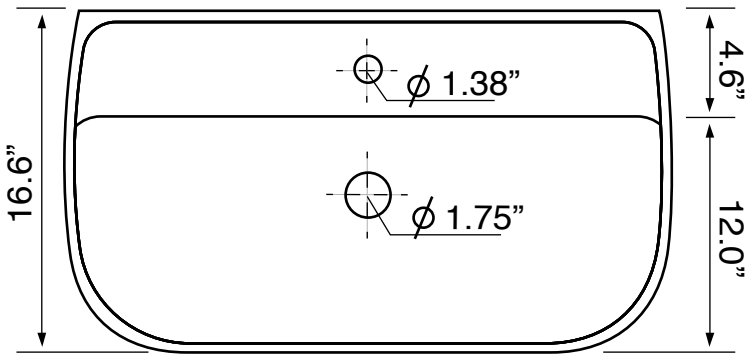

Features

- With overflow.
- Modern design.

Material

- White ceramic bathroom sink.

Installation

- Pedestal installation.

Configurations

- Single Hole.
- Three Hole (8-inch centers).

Nameek's One-Year Limited Warranty

See website for warranty information details.

Technical Information

Bowl type:	Single
Installation:	Pedestal
Bowl dimensions:	Depth: 5.3" Width: 12.0" Length: 28.8"
Drain hole:	1.75"
Faucet hole:	1.38"
Hole configurations:	1, 3
Weight:	45 lbs