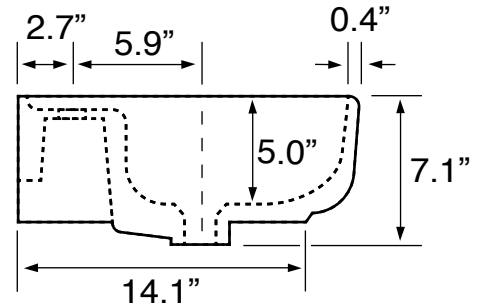

Features

- With overflow.
- Modern design.

Material

- White ceramic bathroom sink.

Installation

- Semi-pedestal installation.

Configurations

- Single Hole.
- Three Hole (8-inch centers).

Nameek's One-Year Limited Warranty

See website for warranty information details.

Technical Information

Bowl type:	Single
Installation:	Pedestal
Bowl dimensions:	Depth: 5.0"
	Width: 11.2"
	Length: 21"
Drain hole:	1.75"
Faucet hole:	1.38"
Hole configurations:	1, 3
Weight:	40 lbs