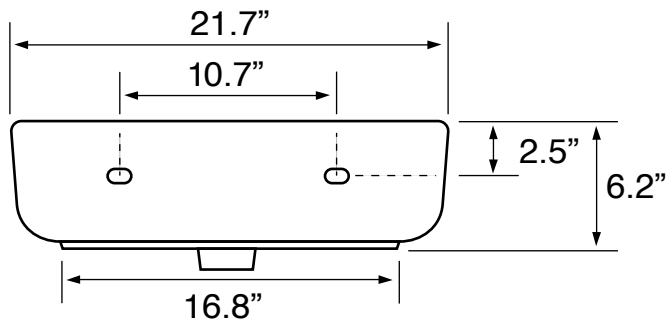

Features

- With overflow.
- Modern design.

Material

- White ceramic bathroom sink.

Installation

- Semi-pedestal installation.

Configurations

- Single Hole.
- Three Hole (8-inch centers).

Nameek's One-Year Limited Warranty

See website for warranty information details.

Technical Information

Bowl type:	Single
Installation:	Pedestal
Bowl dimensions:	Depth: 5.0"
	Width: 11.2"
	Length: 21"
Drain hole:	1.75"
Faucet hole:	1.38"
Hole configurations:	1, 3
Weight:	40 lbs