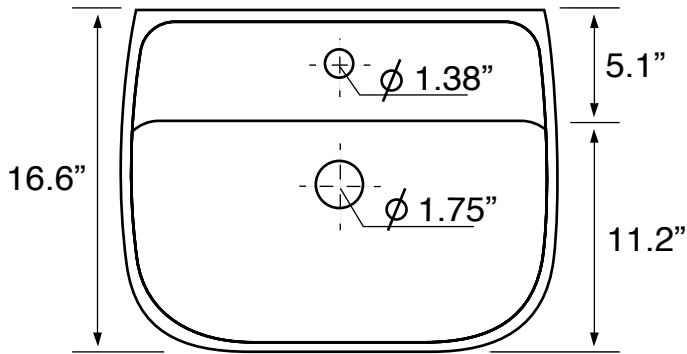

Features

- With overflow.
- Modern design.

Material

- White ceramic bathroom sink.

Installation

- Semi-pedestal installation.

Configurations

- Single Hole.
- Three Hole (8-inch centers).

Nameek's One-Year Limited Warranty

See website for warranty information details.

Technical Information

Bowl type:	Single
Installation:	Pedestal
Bowl dimensions:	Depth: 5.0"
	Width: 11.2"
	Length: 21"
Drain hole:	1.75"
Faucet hole:	1.38"
Hole configurations:	1, 3
Weight:	40 lbs