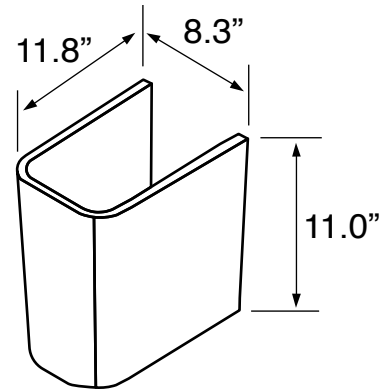

Features

- With overflow.
- Modern design.

Material

- White ceramic bathroom sink.

Installation

- Semi-pedestal installation.

Configurations

- Single Hole.
- Three Hole (8-inch centers).

Nameek's One-Year Limited Warranty

See website for warranty information details.

Technical Information

Bowl type:	Single
Installation:	Pedestal
Bowl dimensions:	Depth: 5.0"
	Width: 11.2"
	Length: 21"
Drain hole:	1.75"
Faucet hole:	1.38"
Hole configurations:	1, 3
Weight:	40 lbs