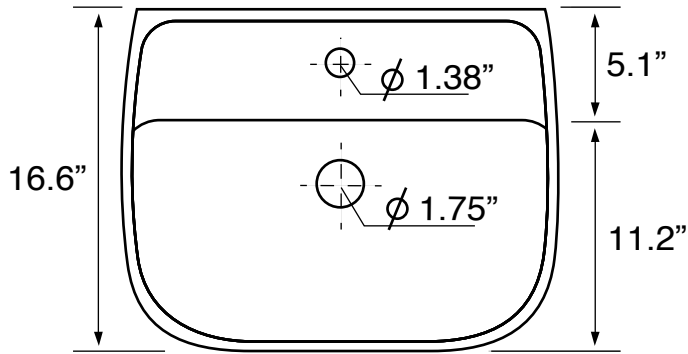

Features

- With overflow.
- Modern design.

Material

- White ceramic bathroom sink.

Installation

- Pedestal installation.

Configurations

- Single Hole.
- Three Hole (8-inch centers).

Nameek's One-Year Limited Warranty

See website for warranty information details.

Technical Information

Bowl type:	Single
Installation:	Pedestal
Bowl dimensions:	Depth: 5.0"
	Width: 11.2"
	Length: 21"
Drain hole:	1.75"
Faucet hole:	1.38"
Hole configurations:	1, 3
Weight:	45 lbs