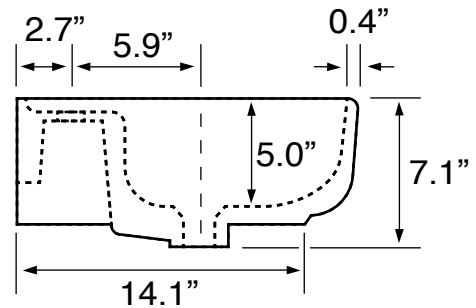

Features

- With overflow.
- Modern design.

Material

- White ceramic bathroom sink.

Installation

- Pedestal installation.

Configurations

- Single Hole.
- Three Hole (8-inch centers).

Nameek's One-Year Limited Warranty

See website for warranty information details.

Technical Information

Bowl type:	Single
Installation:	Pedestal
Bowl dimensions:	Depth: 5.0"
	Width: 11.2"
	Length: 21"
Drain hole:	1.75"
Faucet hole:	1.38"
Hole configurations:	1, 3
Weight:	45 lbs