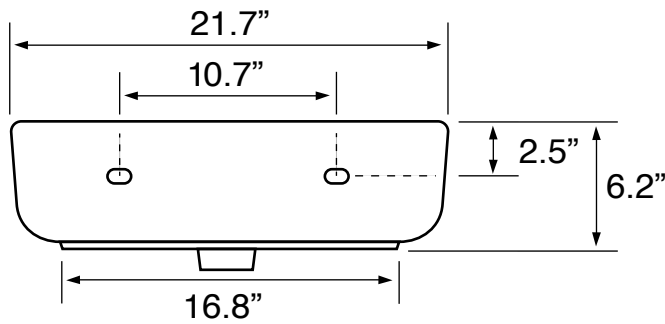

Features

- With overflow.
- Modern design.

Material

- White ceramic bathroom sink.

Installation

- Pedestal installation.

Configurations

- Single Hole.
- Three Hole (8-inch centers).

Nameek's One-Year Limited Warranty

See website for warranty information details.

Technical Information

Bowl type:	Single
Installation:	Pedestal
Bowl dimensions:	Depth: 5.0"
	Width: 11.2"
	Length: 21"
Drain hole:	1.75"
Faucet hole:	1.38"
Hole configurations:	1, 3
Weight:	45 lbs