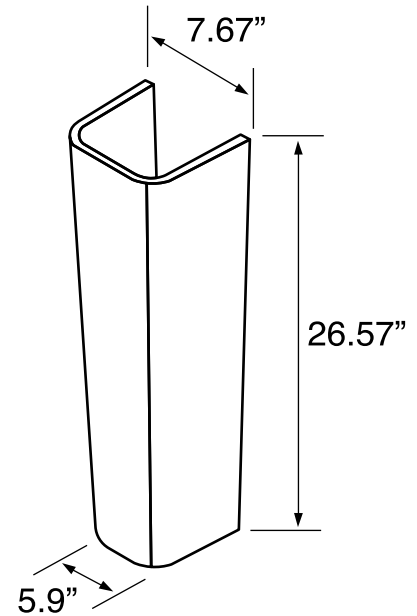

Features

- With overflow.
- Modern design.

Material

- White ceramic bathroom sink.

Installation

- Pedestal installation.

Configurations

- Single Hole.
- Three Hole (8-inch centers).

Nameek's One-Year Limited Warranty

See website for warranty information details.

Technical Information

Bowl type:	Single
Installation:	Pedestal
Bowl dimensions:	Depth: 5.0"
	Width: 11.2"
	Length: 21"
Drain hole:	1.75"
Faucet hole:	1.38"
Hole configurations:	1, 3
Weight:	45 lbs