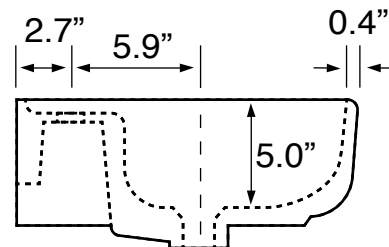

## Installation

- Wall mounted installation.
- Vessel installation.

## Configurations

- Single Hole.
- Three Hole (8-inch centers).

## Technical Information

Bowl type:	Single
Installation:	Wall mounted Vessel
Bowl dimensions:	Depth: 5.0" Width: 11.2" Length: 21"
Drain hole:	1.75"
Faucet hole:	1.38"
Hole configurations:	1, 3
Weight:	30 lbs