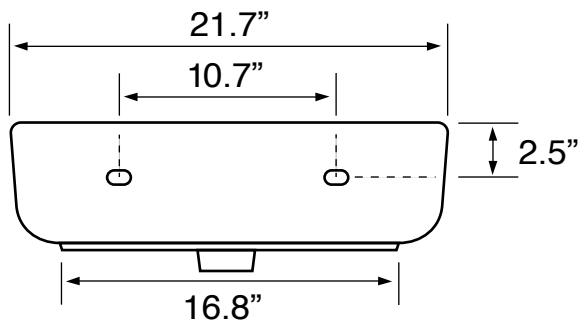

## Installation

- Wall mounted installation.
- Vessel installation.

## Configurations

- Single Hole.
- Three Hole (8-inch centers).

## Technical Information

Bowl type:	Single
Installation:	Wall mounted Vessel
Bowl dimensions:	Depth: 5.0" Width: 11.2" Length: 21"
Drain hole:	1.75"
Faucet hole:	1.38"
Hole configurations:	1, 3
Weight:	30 lbs