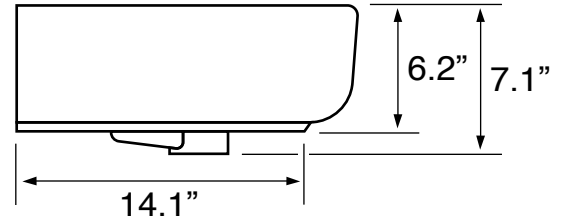

## Installation

- Wall mounted installation.
- Vessel installation.

## Configurations

- Single Hole.
- Three Hole (8-inch centers).

## Technical Information

Bowl type:	Single
Installation:	Wall mounted Vessel
Bowl dimensions:	Depth: 5.0" Width: 11.2" Length: 21"
Drain hole:	1.75"
Faucet hole:	1.38"
Hole configurations:	1, 3
Weight:	30 lbs