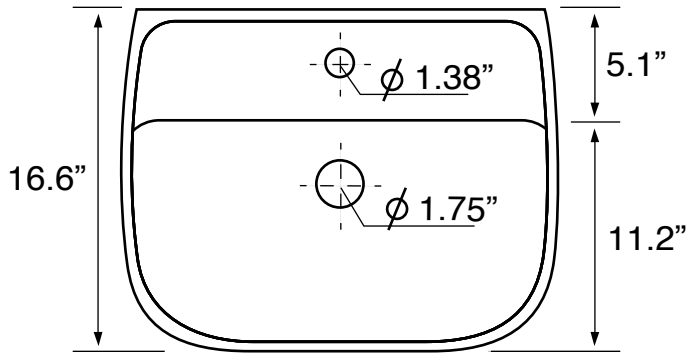

## Installation

- Wall mounted installation.
- Vessel installation.

## Configurations

- Single Hole.
- Three Hole (8-inch centers).

## Technical Information

Bowl type:	Single
Installation:	Wall mounted Vessel
Bowl dimensions:	Depth: 5.0" Width: 11.2" Length: 21"
Drain hole:	1.75"
Faucet hole:	1.38"
Hole configurations:	1, 3
Weight:	30 lbs