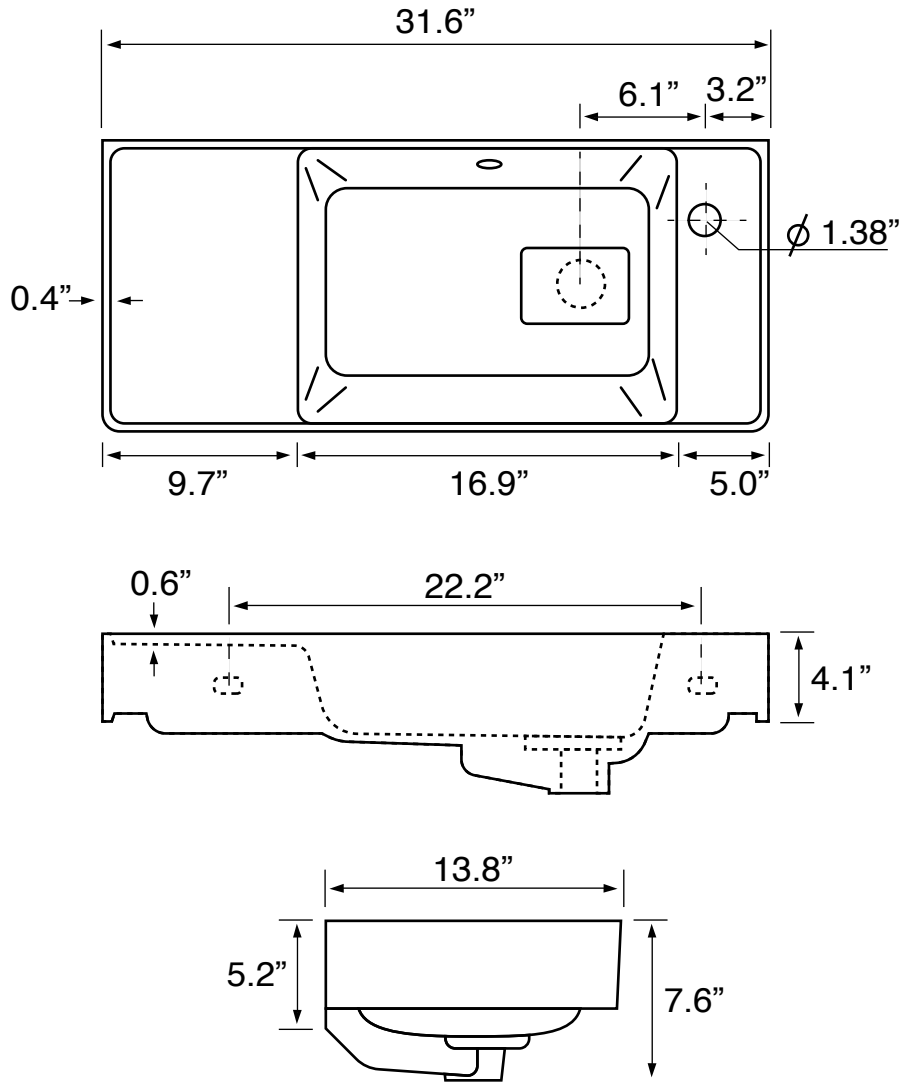

## Installation

- Wall mount installation.
- Drop in installation.

## Configurations

- Single Hole.

## Technical Information

Bowl type:	Single
Installation:	Wall mounted Drop In
Bowl dimensions:	Length: 16.9" Width: 13.0" Depth: 4.0"
Drain hole:	1.75"
Faucet hole:	1.38"
Hole configurations:	1
Weight:	25 lbs