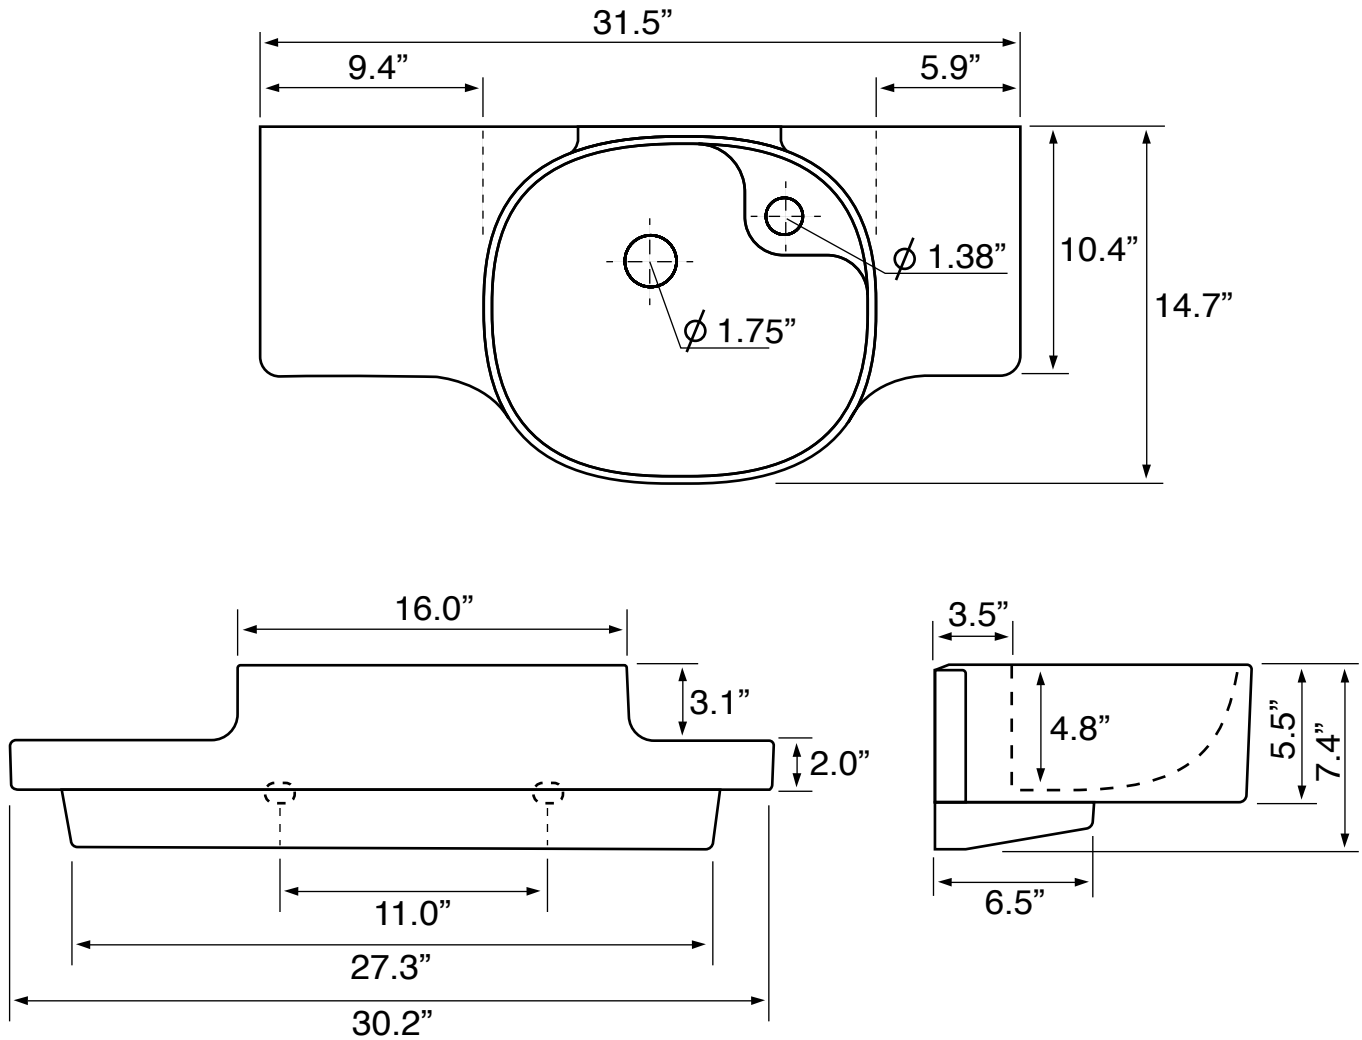

Features

- Without overflow.
- Modern design.

Material

- White ceramic bathroom sink.

Installation

- Wall mount installation.

Configurations

- Single Hole.

Technical Information

Bowl type:	Single
Installation:	Wall mounted
Bowl dimensions:	Length: 13.5" Width: 15.2" Depth: 4.8"
Drain hole:	1.75"
Faucet hole:	1.38"
Hole configurations:	1
Weight:	40 lbs

Notes