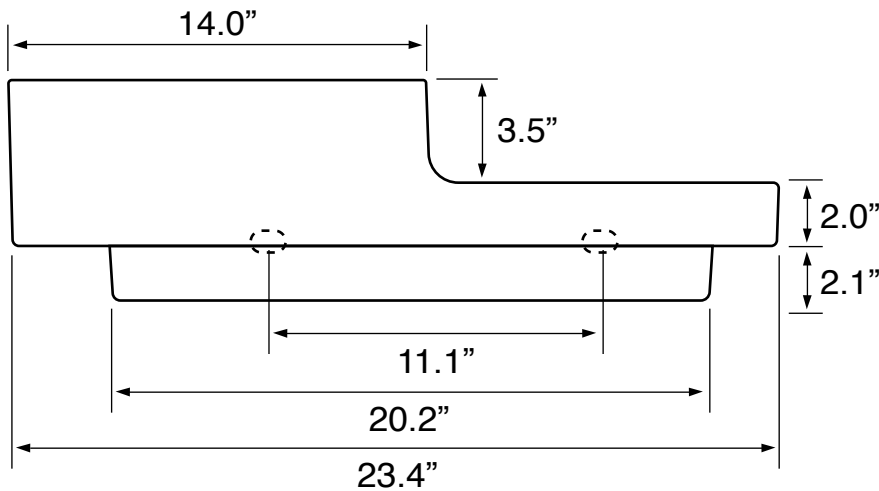

## Configurations

- Single Hole.

## Technical Information

|                      |                                              |
|----------------------|----------------------------------------------|
| Bowl type:           | Single                                       |
| Installation:        | Wall mounted                                 |
| Bowl dimensions:     | Length: 13.2"<br>Width: 11.2"<br>Depth: 4.6" |
| Drain hole:          | 1.75"                                        |
| Faucet hole:         | 1.38"                                        |
| Hole configurations: | 1                                            |
| Weight:              | 30 lbs                                       |