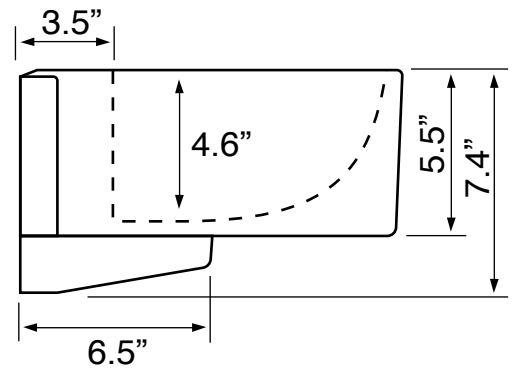

## Configurations

- Single Hole.

## Technical Information

|                      |                                              |
|----------------------|----------------------------------------------|
| Bowl type:           | Single                                       |
| Installation:        | Wall mounted                                 |
| Bowl dimensions:     | Length: 13.2"<br>Width: 11.2"<br>Depth: 4.6" |
| Drain hole:          | 1.75"                                        |
| Faucet hole:         | 1.38"                                        |
| Hole configurations: | 1                                            |
| Weight:              | 30 lbs                                       |