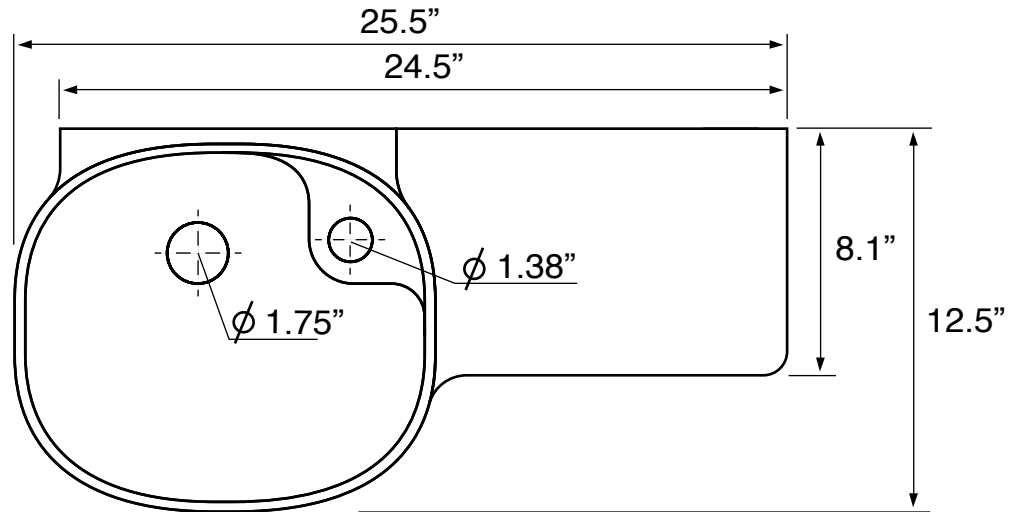

## Configurations

- Single Hole.

## Technical Information

|                      |                                              |
|----------------------|----------------------------------------------|
| Bowl type:           | Single                                       |
| Installation:        | Wall mounted                                 |
| Bowl dimensions:     | Length: 13.2"<br>Width: 11.2"<br>Depth: 4.6" |
| Drain hole:          | 1.75"                                        |
| Faucet hole:         | 1.38"                                        |
| Hole configurations: | 1                                            |
| Weight:              | 30 lbs                                       |