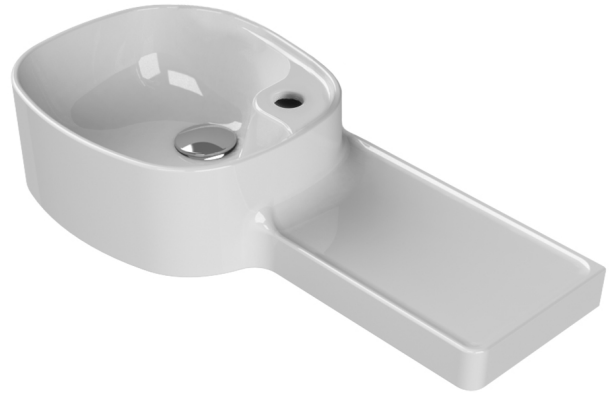

## Features

- Without overflow.
- Modern design.

## Material

- White ceramic bathroom sink.

## Configurations

- Single Hole.