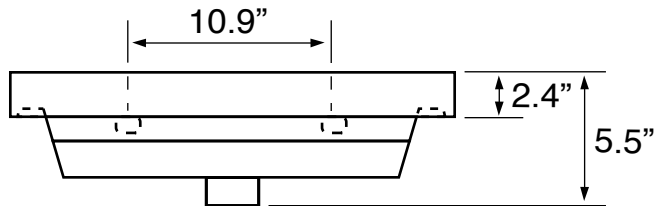

Features

- With overflow.
- Modern design.

Material

- White ceramic bathroom sink.

Installation

- Wall mounted installation.
- Drop in installation.

Configurations

- Single Hole.
- Three Hole (8-inch centers).

Nameek's One-Year Limited Warranty

See website for warranty information details.

Technical Information

Bowl type:	Single
Installation:	Wall mounted Drop in
Bowl dimensions:	Width: 11.2" Length: 24.1"
Drain hole:	1.75"
Faucet hole:	1.38"
Hole configurations:	1, 3
Weight:	30 lbs