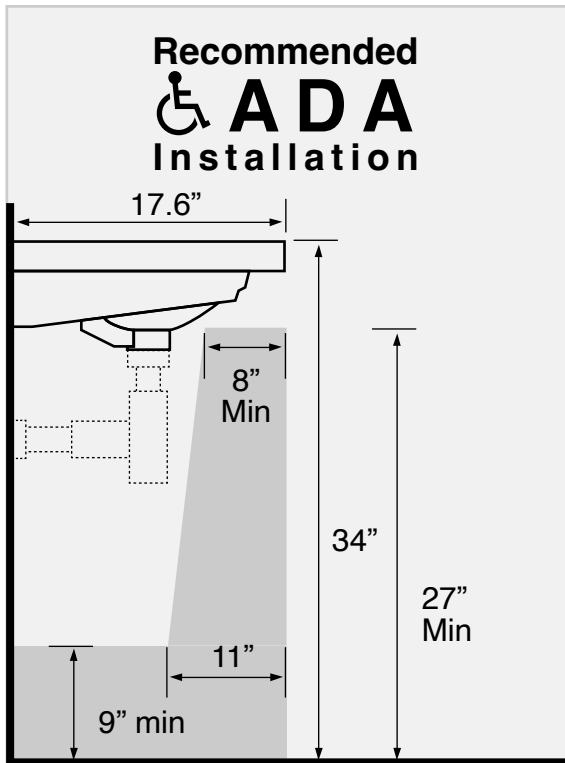

Features

- With overflow.
- Modern design.

Material

- White ceramic bathroom sink.

Installation

- Wall mounted installation.
- Drop in installation.

Configurations

- Single Hole.
- Three Hole (8-inch centers).

Nameek's One-Year Limited Warranty

See website for warranty information details.

Technical Information

Bowl type:	Single
Installation:	Wall mounted Drop in
Bowl dimensions:	Width: 11.2" Length: 24.1"
Drain hole:	1.75"
Faucet hole:	1.38"
Hole configurations:	1, 3
Weight:	30 lbs