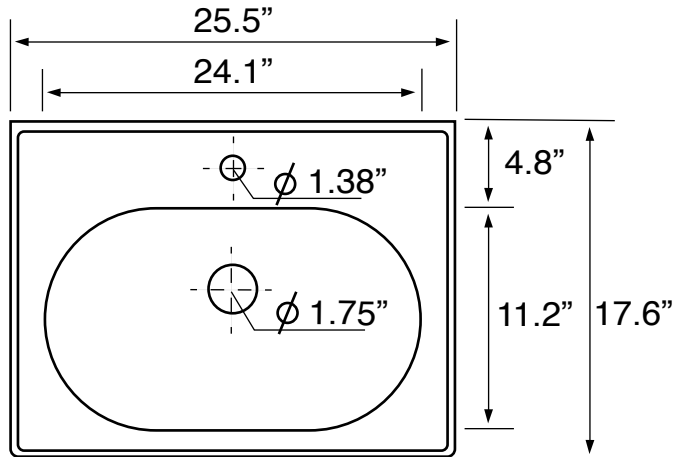

Features

- With overflow.
- Modern design.

Material

- White ceramic bathroom sink.

Installation

- Wall mounted installation.
- Drop in installation.

Configurations

- Single Hole.
- Three Hole (8-inch centers).

Nameek's One-Year Limited Warranty

See website for warranty information details.

Technical Information

Bowl type:	Single
Installation:	Wall mounted Drop in
Bowl dimensions:	Width: 11.2" Length: 24.1"
Drain hole:	1.75"
Faucet hole:	1.38"
Hole configurations:	1, 3
Weight:	30 lbs