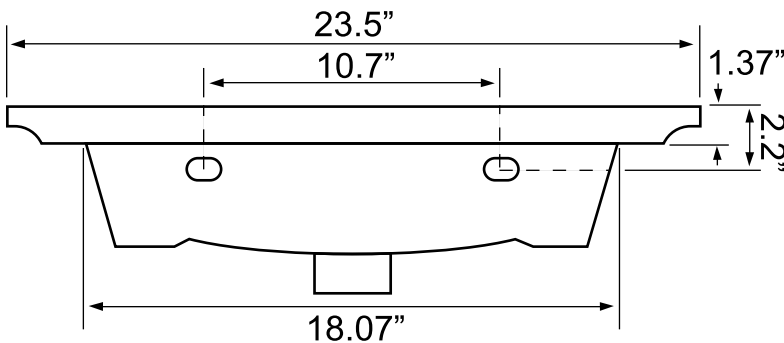

## Configurations

- Single Hole.
- Three Hole (8-inch centers).

## Technical Information

Bowl type:	Single
Installation:	Wall mounted Drop In
Bowl dimensions:	Length: 16.93" Width: 11.1"
Drain hole:	1.75"
Faucet hole:	1.38"
Hole configurations:	1, 3
Weight:	28 lbs