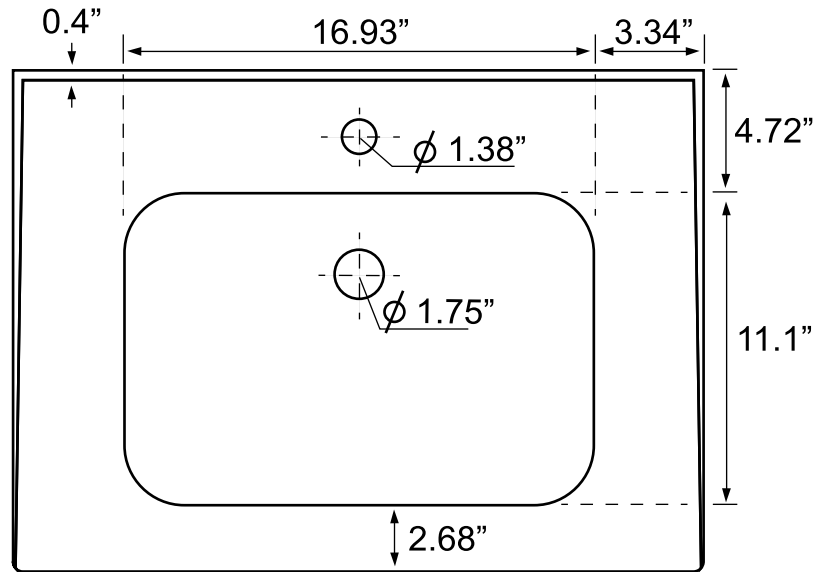

## Configurations

- Single Hole.
- Three Hole (8-inch centers).

## Technical Information

Bowl type:	Single
Installation:	Wall mounted Drop In
Bowl dimensions:	Length: 16.93" Width: 11.1"
Drain hole:	1.75"
Faucet hole:	1.38"
Hole configurations:	1, 3
Weight:	28 lbs