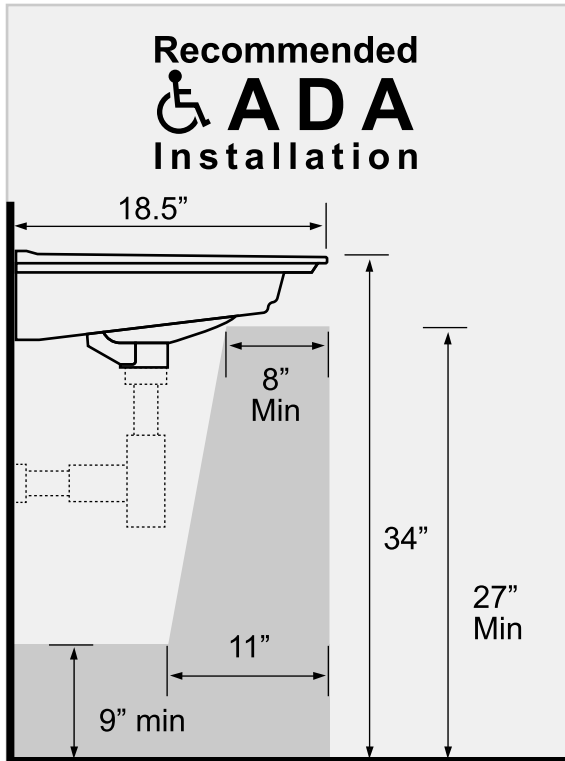

## Installation

- Wall mount installation.
- Drop in installation.

## Configurations

- Single Hole.
- Three Hole (8-inch centers).

## Technical Information

Bowl type:	Single
Installation:	Wall mounted Drop In
Bowl dimensions:	Length: 16.93" Width: 11.1"
Drain hole:	1.75"
Faucet hole:	1.38"
Hole configurations:	1, 3
Weight:	28 lbs