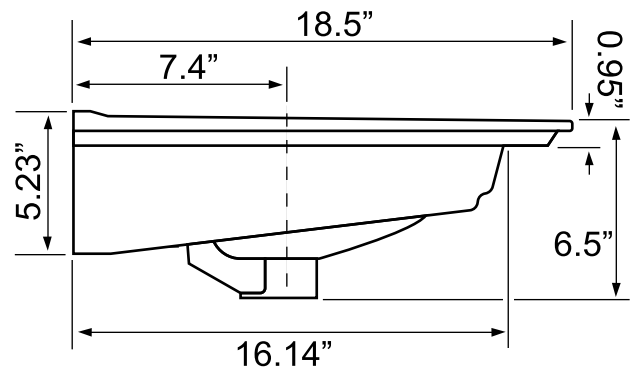

## Configurations

- Single Hole.
- Three Hole (8-inch centers).

## Technical Information

Bowl type:	Single
Installation:	Wall mounted Drop In
Bowl dimensions:	Length: 16.93" Width: 11.1"
Drain hole:	1.75"
Faucet hole:	1.38"
Hole configurations:	1, 3
Weight:	28 lbs