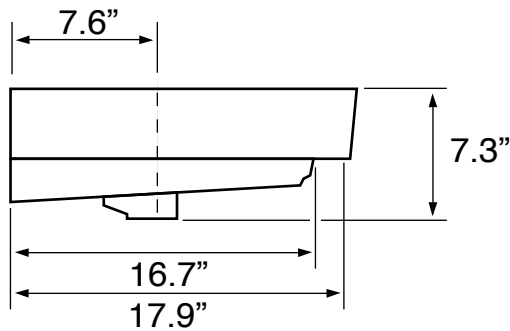

See website for warranty information details.

Color/Finish Details

Color	Code	Description
■	97	Matte black

Technical Information

Bowl type:	Single, Trough
Installation:	Wall mounted Drop In
Bowl dimensions:	Length: 37.7" Width: 13.7" Depth: 4.7"
Drain hole:	1.75"
Faucet hole:	1.38"
Hole configurations:	2
Weight:	40 lbs