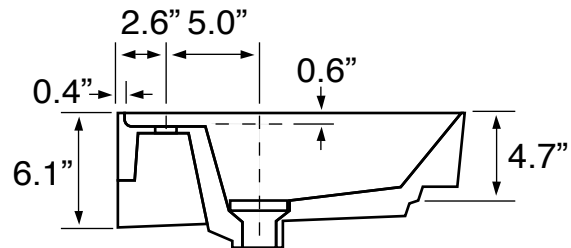

See website for warranty information details.

Color/Finish Details

Color	Code	Description
■	97	Matte black

Technical Information

Bowl type:	Single, Trough
Installation:	Wall mounted Drop In
Bowl dimensions:	Length: 37.7" Width: 13.7" Depth: 4.7"
Drain hole:	1.75"
Faucet hole:	1.38"
Hole configurations:	2
Weight:	40 lbs