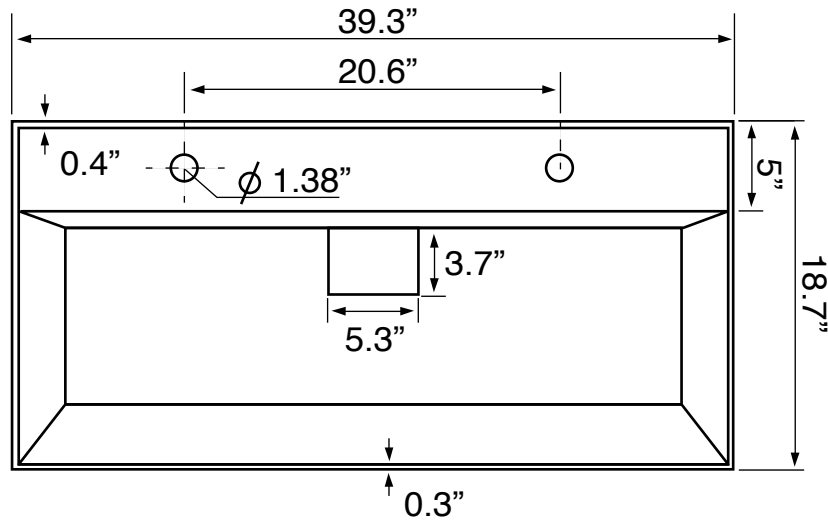

Features

- With overflow.
- Modern design.

Material

- Matte black ceramic bathroom sink.

Installation

- Wall mount installation.
- Drop in installation.

Configurations

- Two hole.

See website for warranty information details.

Color/Finish Details

Color	Code	Description
■	97	Matte black

Technical Information

Bowl type:	Single, Trough
Installation:	Wall mounted Drop In
Bowl dimensions:	Length: 37.7" Width: 13.7" Depth: 4.7"
Drain hole:	1.75"
Faucet hole:	1.38"
Hole configurations:	2
Weight:	40 lbs