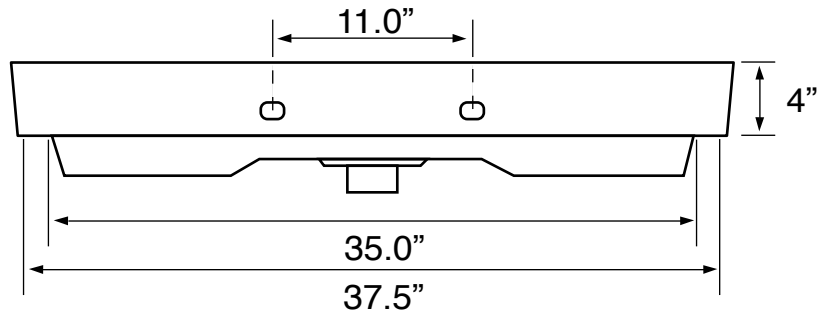

Features

- With overflow.
- Modern design.

Material

- Matte black ceramic bathroom sink.

Installation

- Wall mount installation.
- Drop in installation.

Configurations

- Two hole.

See website for warranty information details.

Color/Finish Details

Color	Code	Description
■	97	Matte black

Technical Information

Bowl type:	Single, Trough
Installation:	Wall mounted Drop In
Bowl dimensions:	Length: 37.7" Width: 13.7" Depth: 4.7"
Drain hole:	1.75"
Faucet hole:	1.38"
Hole configurations:	2
Weight:	40 lbs