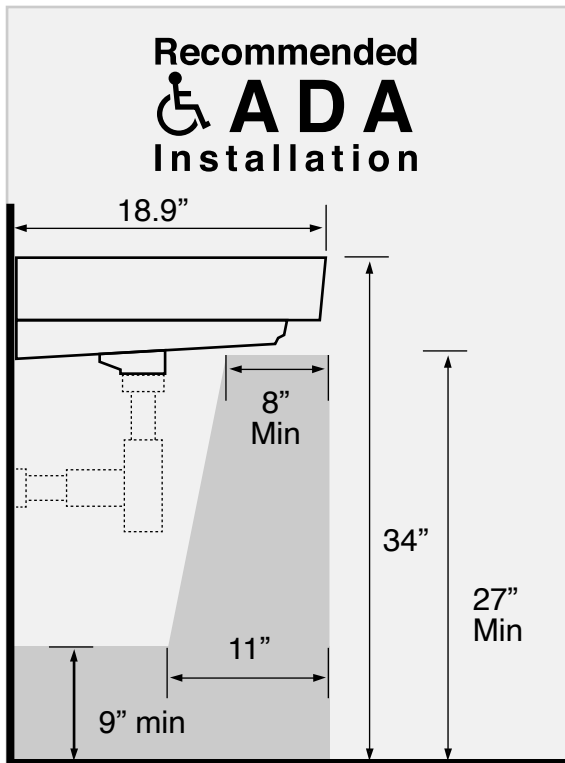

Features

- With overflow.
- Modern design.

Material

- Matte black ceramic bathroom sink.

Installation

- Wall mount installation.
- Drop in installation.

Configurations

- Single hole.
- Three hole (8-inch centers).

See website for warranty information details.

Color/Finish Details

Color	Code	Description
	97	Matte black

Technical Information

Bowl type:	Single
Installation:	Wall mounted Drop In
Bowl dimensions:	Length: 30.9" Width: 13.9" Depth: 4.8"
Drain hole:	1.75"
Faucet hole:	1.38"
Hole configurations:	1, 3
Weight:	35 lbs