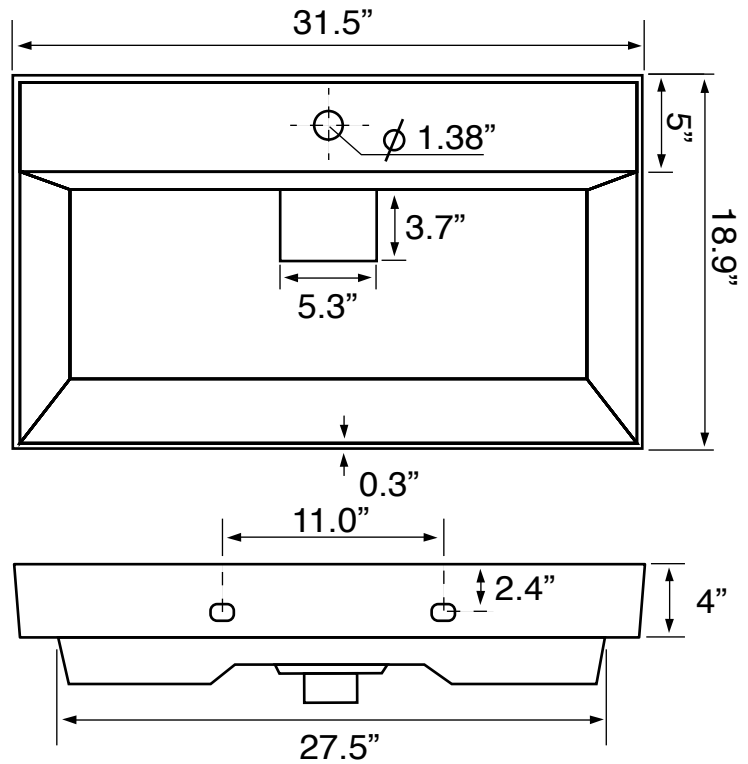

Features

- With overflow.
- Modern design.

Material

- Matte black ceramic bathroom sink.

Installation

- Wall mount installation.
- Drop in installation.

Configurations

- Single hole.
- Three hole (8-inch centers).

See website for warranty information details.

Color/Finish Details

Color	Code	Description
	97	Matte black

Technical Information

Bowl type:	Single
Installation:	Wall mounted Drop In
Bowl dimensions:	Length: 30.9" Width: 13.9" Depth: 4.8"
Drain hole:	1.75"
Faucet hole:	1.38"
Hole configurations:	1, 3
Weight:	35 lbs