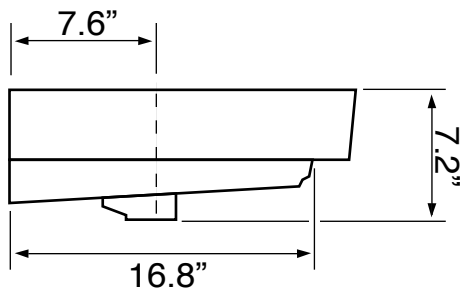

Features

- With overflow.
- Modern design.

Material

- Matte black ceramic bathroom sink.

Installation

- Wall mount installation.
- Drop in installation.

Configurations

- Single hole.
- Three hole (8-inch centers).

See website for warranty information details.

Color/Finish Details

Color	Code	Description
	97	Matte black

Technical Information

Bowl type:	Single
Installation:	Wall mounted Drop In
Bowl dimensions:	Length: 30.9" Width: 13.9" Depth: 4.8"
Drain hole:	1.75"
Faucet hole:	1.38"
Hole configurations:	1, 3
Weight:	35 lbs