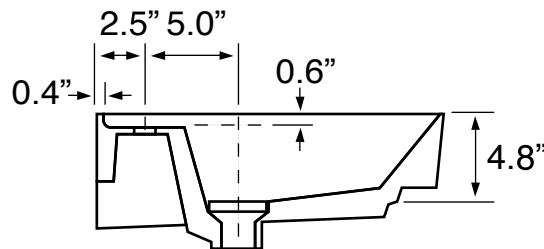

Features

- With overflow.
- Modern design.

Material

- Matte black ceramic bathroom sink.

Installation

- Wall mount installation.
- Drop in installation.

Configurations

- Single hole.
- Three hole (8-inch centers).

See website for warranty information details.

Color/Finish Details

Color	Code	Description
	97	Matte black

Technical Information

Bowl type:	Single
Installation:	Wall mounted Drop In
Bowl dimensions:	Length: 30.9" Width: 13.9" Depth: 4.8"
Drain hole:	1.75"
Faucet hole:	1.38"
Hole configurations:	1, 3
Weight:	35 lbs