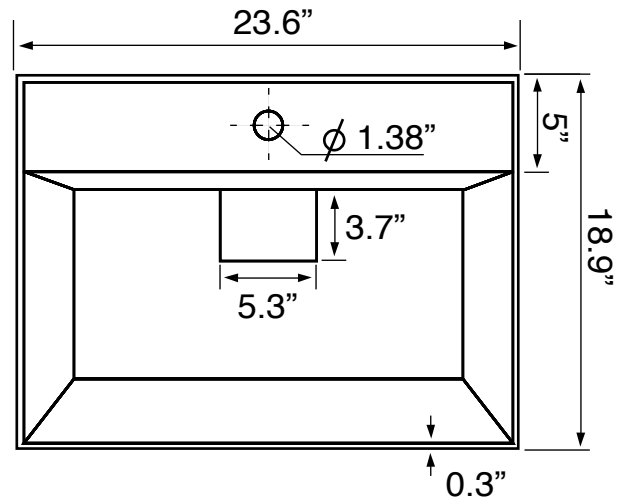

Features

- With overflow.
- Modern design.

Material

- Matte black ceramic bathroom sink.

Installation

- Wall mount installation.
- Drop in installation.

Configurations

- Single Hole.
- Three Hole (8-inch centers).

See website for warranty information details.

Color/Finish Details

Color	Code	Description
	97	Matte black

Technical Information

Bowl type:	Single
Installation:	Wall mounted Drop In
Bowl dimensions:	Length: 23" Width: 13.9" Depth: 4.8"
Drain hole:	1.75"
Faucet hole:	1.38"
Hole configurations:	1, 3
Weight:	30 lbs