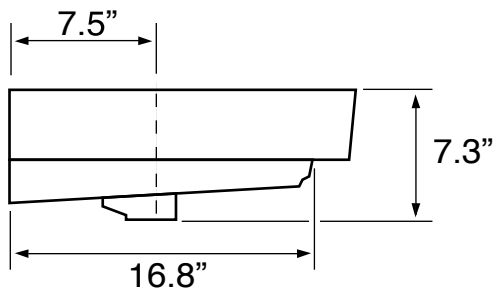

See website for warranty information details.

Color/Finish Details

Color	Code	Description
	97	Matte black

Technical Information

Bowl type:	Single
Installation:	Wall mounted Drop In
Bowl dimensions:	Length: 23" Width: 13.9" Depth: 4.8"
Drain hole:	1.75"
Faucet hole:	1.38"
Hole configurations:	1, 3
Weight:	30 lbs