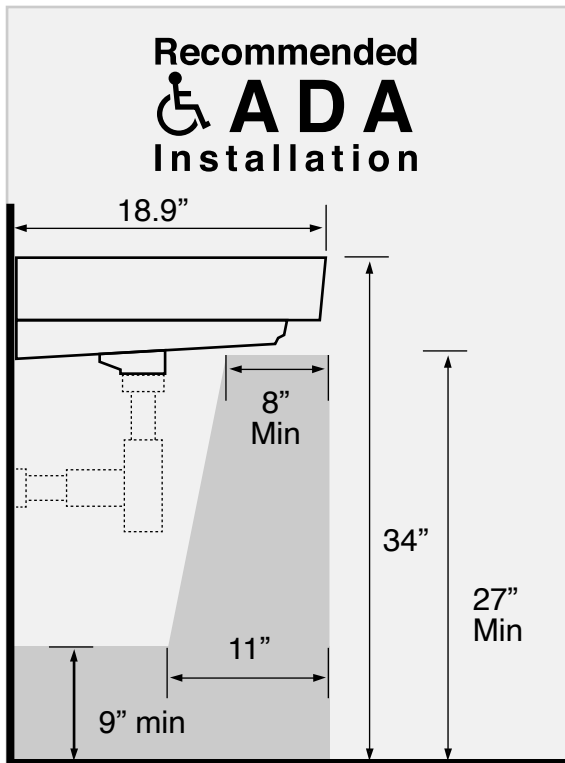

Features

- With overflow.
- Modern design.

Material

- Matte black ceramic bathroom sink.

Installation

- Wall mount installation.
- Drop in installation.

Configurations

- Single Hole.
- Three Hole (8-inch centers).

See website for warranty information details.

Color/Finish Details

Color	Code	Description
	97	Matte black

Technical Information

Bowl type:	Single
Installation:	Wall mounted Drop In
Bowl dimensions:	Length: 23" Width: 13.9" Depth: 4.8"
Drain hole:	1.75"
Faucet hole:	1.38"
Hole configurations:	1, 3
Weight:	30 lbs