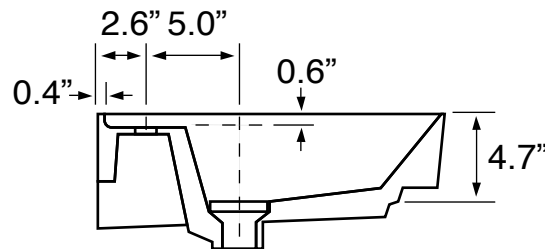

Features

- With overflow.
- Modern design.

Material

- Matte black ceramic bathroom sink.

Installation

- Wall mount installation.
- Drop in installation.

Configurations

- Single Hole.
- Three Hole (8-inch centers).

See website for warranty information details.

Color/Finish Details

Color	Code	Description
	97	Matte black

Technical Information

Bowl type:	Single
Installation:	Wall mounted Drop In
Bowl dimensions:	Length: 23" Width: 13.9" Depth: 4.8"
Drain hole:	1.75"
Faucet hole:	1.38"
Hole configurations:	1, 3
Weight:	30 lbs