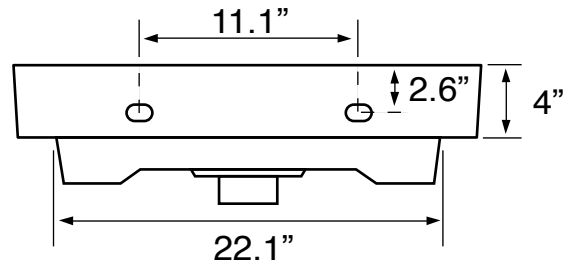

Features

- With overflow.
- Modern design.

Material

- Matte black ceramic bathroom sink.

Installation

- Wall mount installation.
- Drop in installation.

Configurations

- Single Hole.
- Three Hole (8-inch centers).

See website for warranty information details.

Color/Finish Details

Color	Code	Description
	97	Matte black

Technical Information

Bowl type:	Single
Installation:	Wall mounted Drop In
Bowl dimensions:	Length: 23" Width: 13.9" Depth: 4.8"
Drain hole:	1.75"
Faucet hole:	1.38"
Hole configurations:	1, 3
Weight:	30 lbs