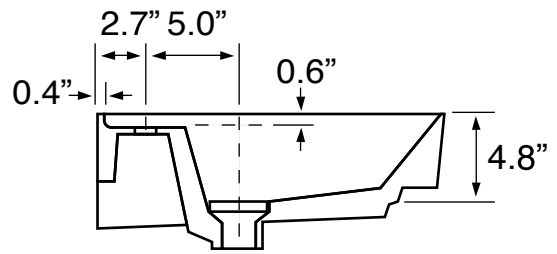

## Configurations

- Single hole.

## Technical Information

Bowl type:	Single
Installation:	Wall mounted Drop In
Bowl dimensions:	Length: 18.3" Width: 13.8" Depth: 4.8"
Drain hole:	1.75"
Faucet hole:	1.38"
Hole configurations:	1
Weight:	27 lbs