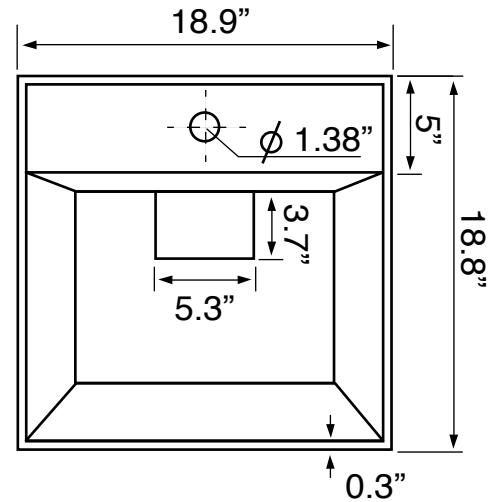

## Configurations

- Single hole.

## Technical Information

Bowl type:	Single
Installation:	Wall mounted Drop In
Bowl dimensions:	Length: 18.3" Width: 13.8" Depth: 4.8"
Drain hole:	1.75"
Faucet hole:	1.38"
Hole configurations:	1
Weight:	27 lbs