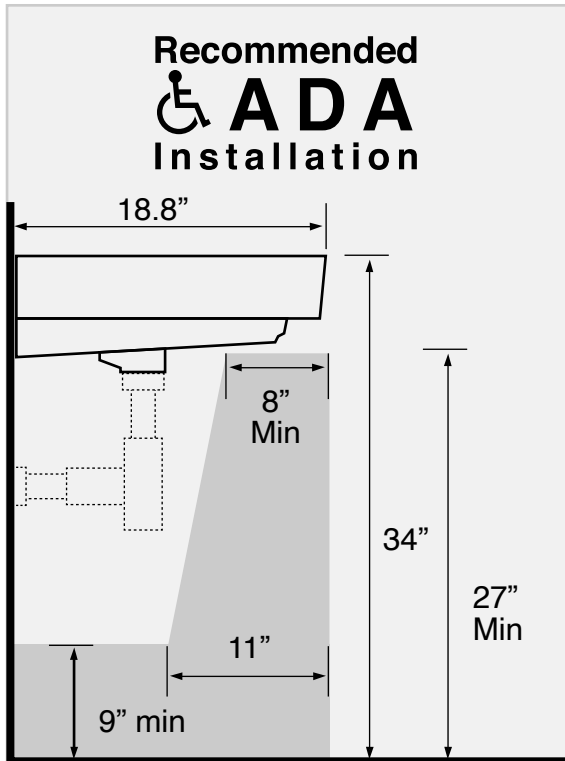

## Technical Information

Bowl type:	Single
Installation:	Wall mounted Drop In
Bowl dimensions:	Length: 18.3" Width: 13.8" Depth: 4.8"
Drain hole:	1.75"
Faucet hole:	1.38"
Hole configurations:	1
Weight:	27 lbs