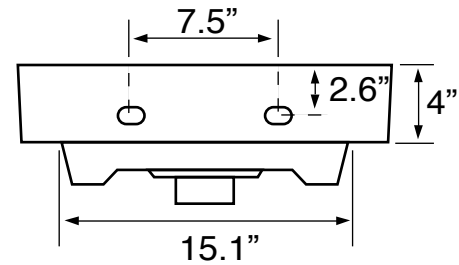

## Technical Information

Bowl type:	Single
Installation:	Wall mounted Drop In
Bowl dimensions:	Length: 18.3" Width: 13.8" Depth: 4.8"
Drain hole:	1.75"
Faucet hole:	1.38"
Hole configurations:	1
Weight:	27 lbs