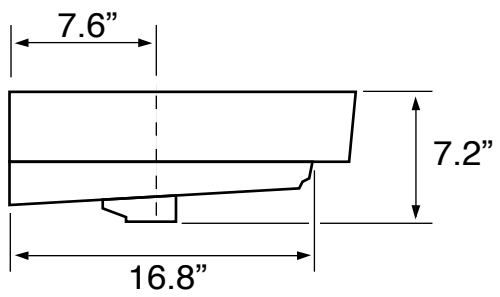

## Technical Information

Bowl type:	Single
Installation:	Wall mounted Drop In
Bowl dimensions:	Length: 18.3" Width: 13.8" Depth: 4.8"
Drain hole:	1.75"
Faucet hole:	1.38"
Hole configurations:	1
Weight:	27 lbs