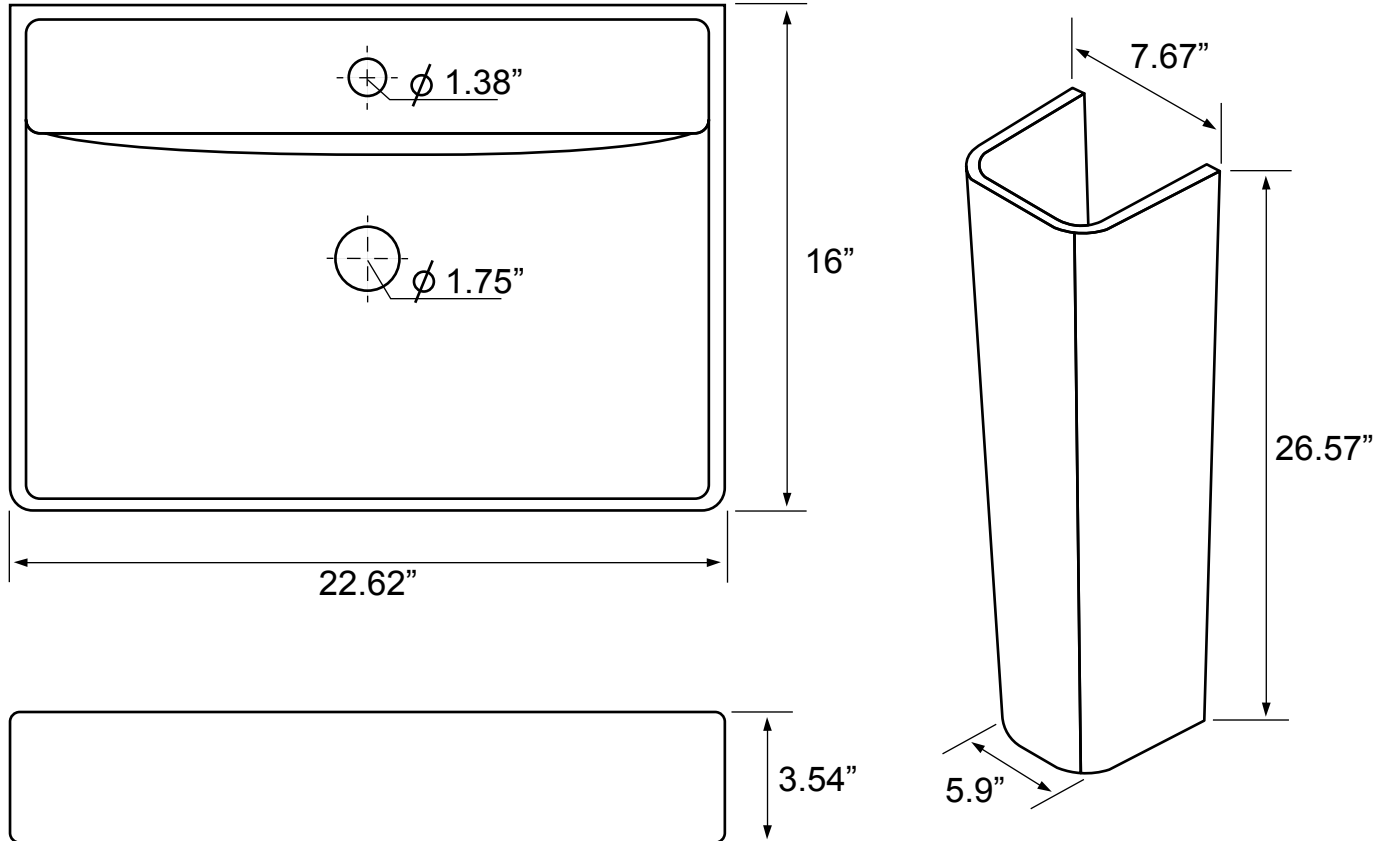

## Installation

- Pedestal installation.

## Configurations

- Single Hole.
- Three Hole (8-inch centers).

## Technical Information

Bowl type:	Single
Installation:	Pedestal
Bowl dimensions:	Depth: 5" Width: 10.5" Length: 22.5"
Drain hole:	1.75"
Faucet hole:	1.38"
Hole configurations:	1, 3
Weight:	40 lbs