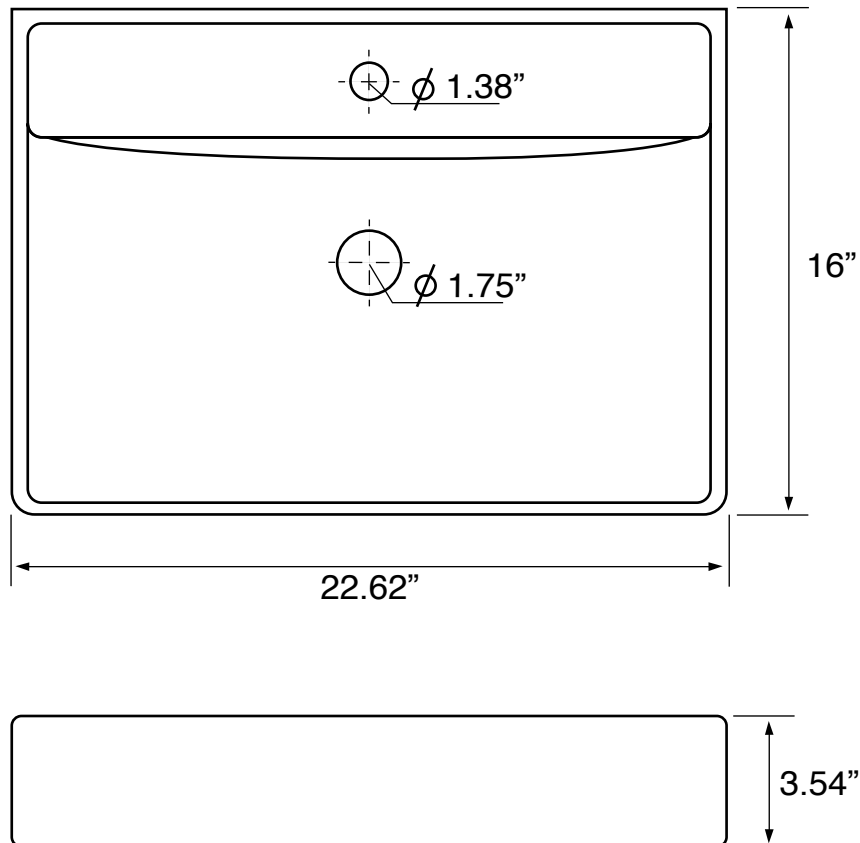

Features

- With overflow.
- Modern design.

Material

- White ceramic bathroom sink.

Installation

- Wall mounted installation.
- Drop in installation.

Configurations

- Single Hole.
- Three Hole (8-inch centers).

Nameek's One-Year Limited Warranty

See website for warranty information details.

Technical Information

Bowl type:	Single
Installation:	Wall mounted Drop in
Bowl dimensions:	Depth: 5" Width: 10.5" Length: 22.5"
Drain hole:	1.75"
Faucet hole:	1.38"
Hole configurations:	1, 3
Weight:	25 lbs