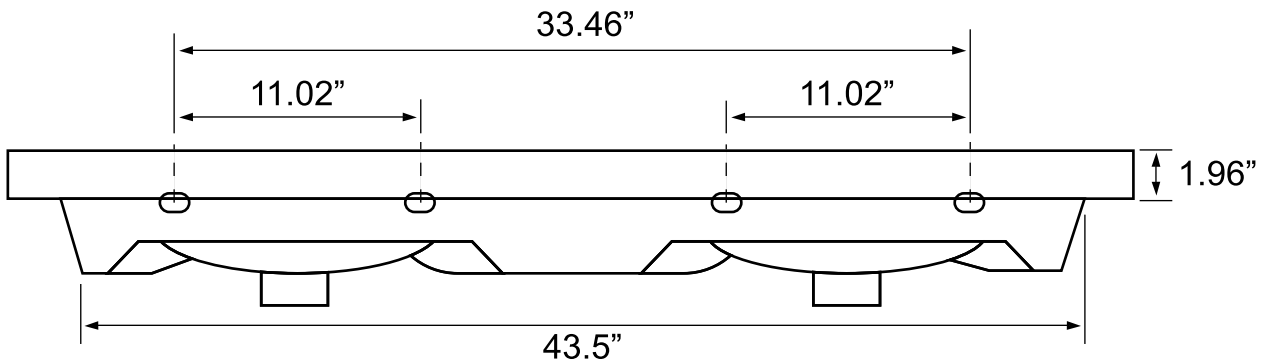

Features

- With overflow.
- Modern design.

Material

- White ceramic bathroom sink.

Installation

- Wall mount installation.
- Drop in installation.

Configurations

- Two Hole.
- Six Hole (8-inch centers).

See website for warranty information details.

Technical Information

Bowl type:	Double
Installation:	Wall mounted Drop In
Bowl dimensions:	Depth: 5.2"
Drain hole:	1.75"
Faucet hole:	1.38"
Hole configurations:	2,6
Weight:	60 lbs