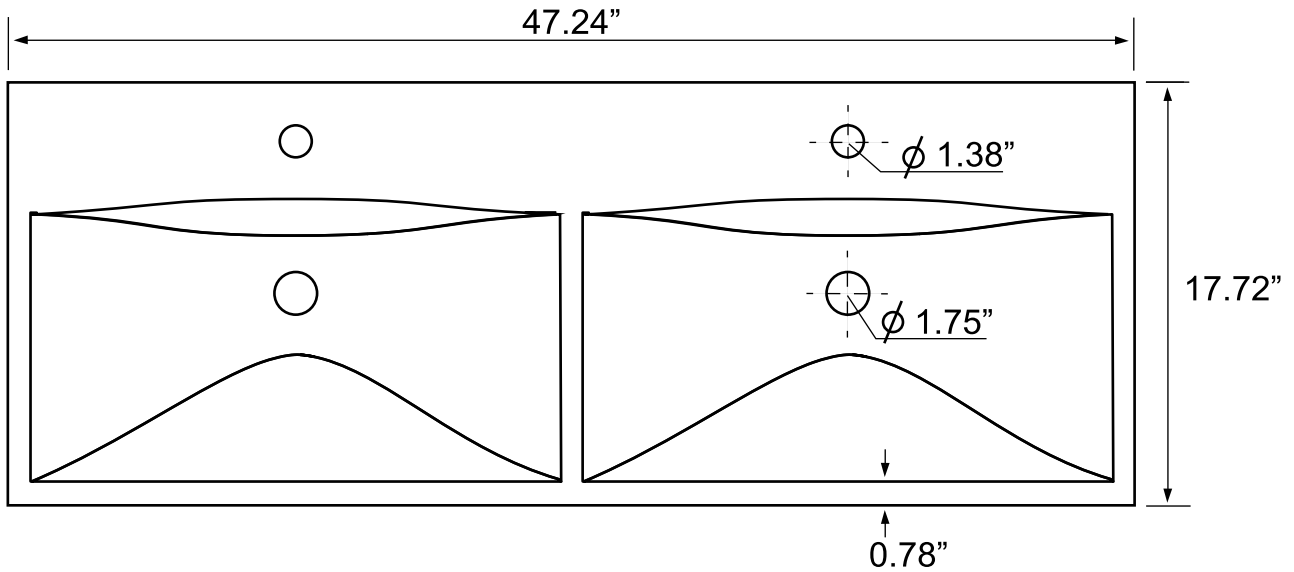

Features

- With overflow.
- Modern design.

Material

- White ceramic bathroom sink.

Installation

- Wall mount installation.
- Drop in installation.

Configurations

- Two Hole.
- Six Hole (8-inch centers).

See website for warranty information details.

Technical Information

Bowl type:	Double
Installation:	Wall mounted Drop In
Bowl dimensions:	Depth: 5.2"
Drain hole:	1.75"
Faucet hole:	1.38"
Hole configurations:	2,6
Weight:	60 lbs