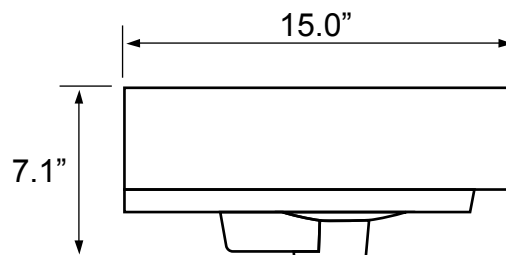

## Configurations

- Single Hole.
- Three Hole (8-inch centers).

## Technical Information

Bowl type:	Single
Installation:	Wall mounted Drop In
Bowl dimensions:	Length: 19.3" Width: 10.8" Depth: 4.7"
Drain hole:	1.75"
Faucet hole:	1.38"
Hole configurations:	1, 3
Weight:	25 lbs