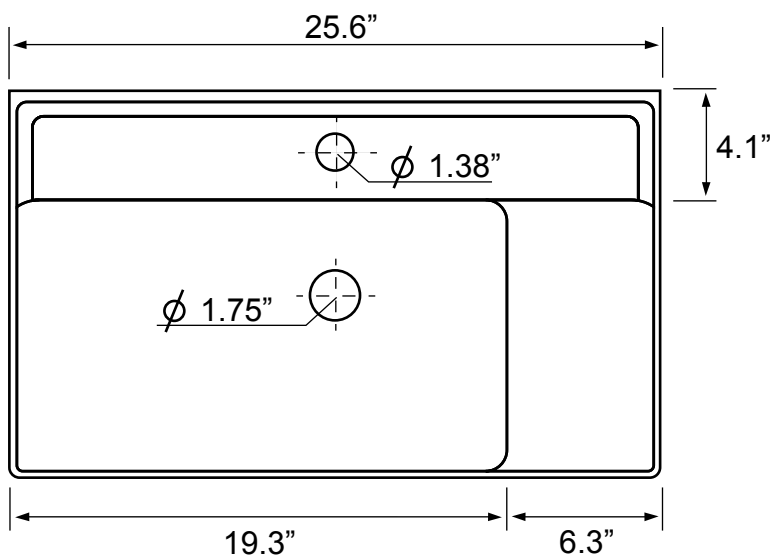

## Installation

- Wall mount installation.
- Drop in installation.

## Configurations

- Single Hole.
- Three Hole (8-inch centers).

## Technical Information

Bowl type:	Single
Installation:	Wall mounted Drop In
Bowl dimensions:	Length: 19.3" Width: 10.8" Depth: 4.7"
Drain hole:	1.75"
Faucet hole:	1.38"
Hole configurations:	1, 3
Weight:	25 lbs