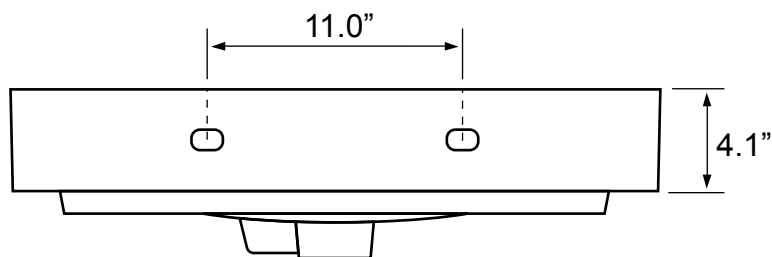

## Installation

- Wall mount installation.
- Drop in installation.

## Configurations

- Single Hole.
- Three Hole (8-inch centers).

## Technical Information

Bowl type:	Single
Installation:	Wall mounted Drop In
Bowl dimensions:	Length: 19.3" Width: 10.8" Depth: 4.7"
Drain hole:	1.75"
Faucet hole:	1.38"
Hole configurations:	1, 3
Weight:	25 lbs