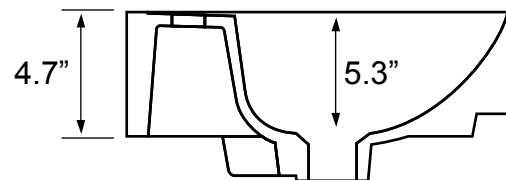

## Configurations

- Single Hole.
- Three Hole (8-inch centers).

## Technical Information

Bowl type:	Single
Installation:	Wall mounted Drop In
Bowl dimensions:	Length: 19.3" Width: 10.8" Depth: 4.7"
Drain hole:	1.75"
Faucet hole:	1.38"
Hole configurations:	1, 3
Weight:	25 lbs