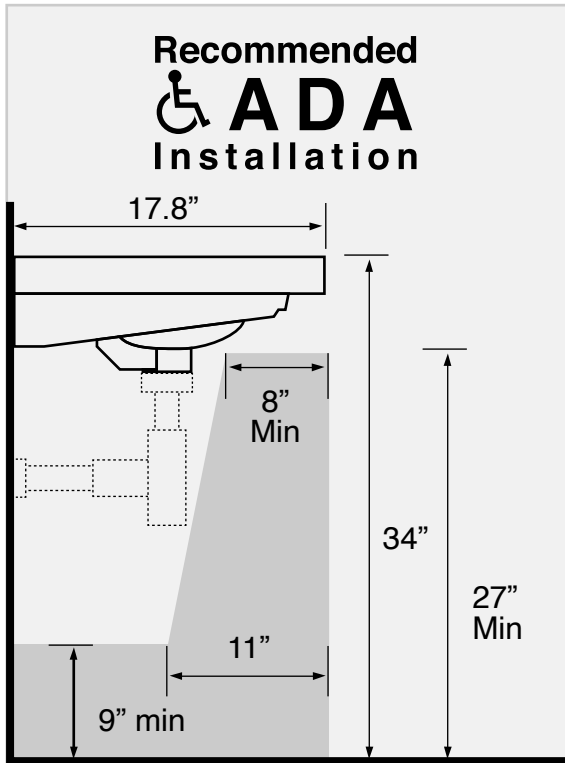

Features

- With overflow.
- Modern design.

Material

- Matte black ceramic bathroom sink.

Installation

- Wall mount installation.
- Drop in installation.

Configurations

- Single hole.
- Three hole (8 inch centers).

See website for warranty information details.

Color/Finish Details

Color	Code	Description
	97	Matte black

Technical Information

Bowl type:	Single
Installation:	Wall mounted Drop In
Bowl dimensions:	Length: 21" Width: 12" Depth: 5.2"
Drain hole:	1.75"
Faucet hole:	1.38"
Hole configurations:	1, 3
Weight:	30 lbs