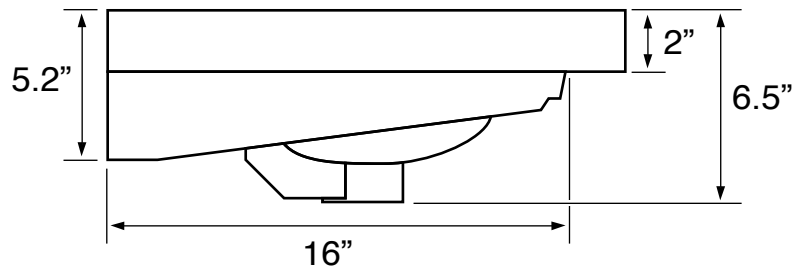

Features

- With overflow.
- Modern design.

Material

- Matte black ceramic bathroom sink.

Installation

- Wall mount installation.
- Drop in installation.

Configurations

- Single hole.
- Three hole (8 inch centers).

See website for warranty information details.

Color/Finish Details

Color	Code	Description
	97	Matte black

Technical Information

Bowl type:	Single
Installation:	Wall mounted Drop In
Bowl dimensions:	Length: 21" Width: 12" Depth: 5.2"
Drain hole:	1.75"
Faucet hole:	1.38"
Hole configurations:	1, 3
Weight:	30 lbs