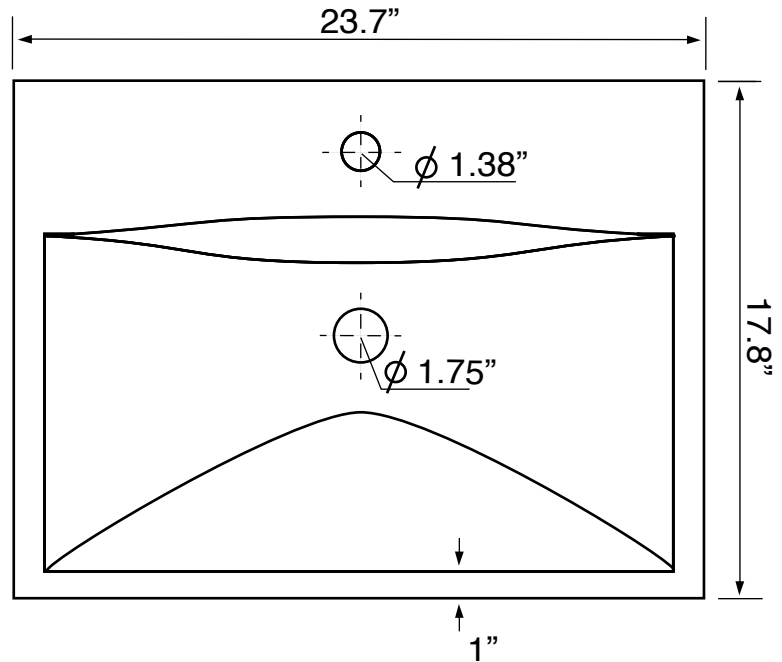

Features

- With overflow.
- Modern design.

Material

- Matte black ceramic bathroom sink.

Installation

- Wall mount installation.
- Drop in installation.

Configurations

- Single hole.
- Three hole (8 inch centers).

See website for warranty information details.

Color/Finish Details

Color	Code	Description
	97	Matte black

Technical Information

Bowl type:	Single
Installation:	Wall mounted Drop In
Bowl dimensions:	Length: 21" Width: 12" Depth: 5.2"
Drain hole:	1.75"
Faucet hole:	1.38"
Hole configurations:	1, 3
Weight:	30 lbs