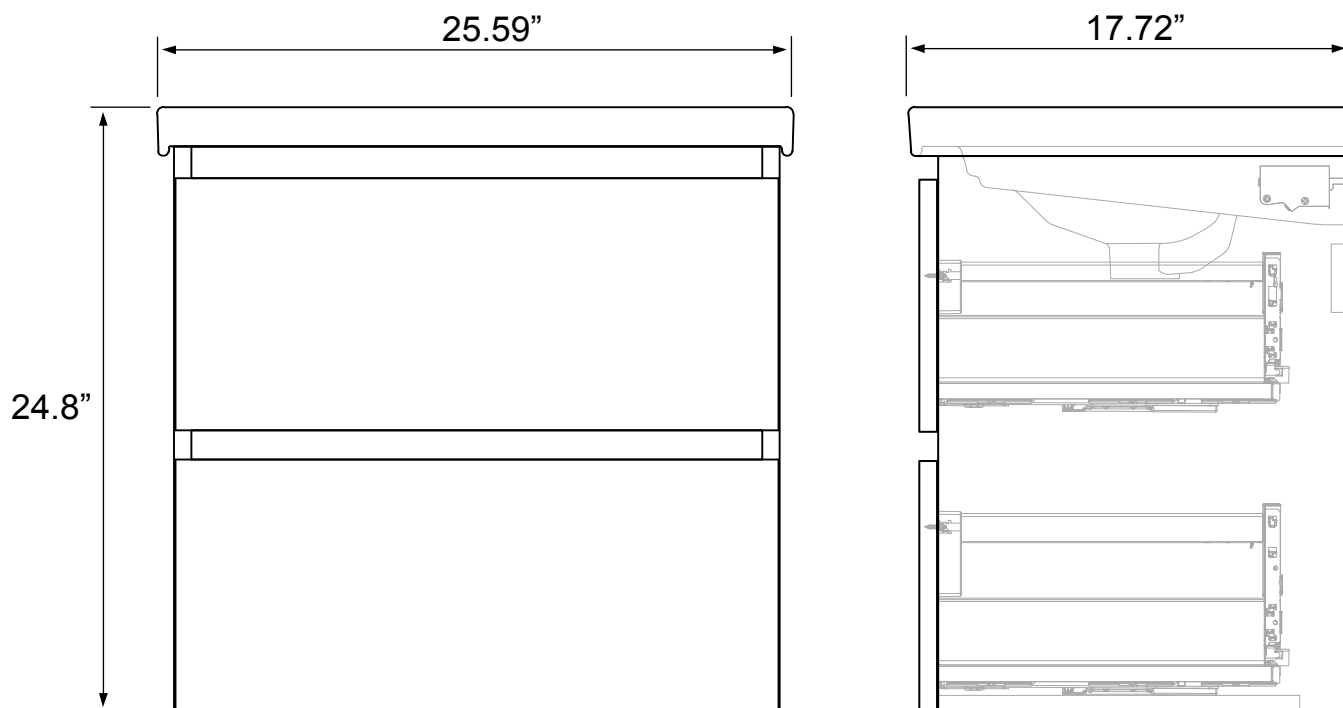

Features

- Modern design.
- Ceramic sink with overflow.
- Integrated drawer handles.
- Water resistant exterior panels.
- 2 Soft-closing drawers.

Material

- White ceramic integrated sink.
- Engineered wood vanity base.

Installation

- Wall mounted installation.

Configurations

- Single hole.
- Three hole (special order).

Nameek's One-Year Limited Warranty

See website for warranty information details.

Vanity Cabinet Color/Finish Details

Color	Description
	Glossy White

Technical Information

Bowl type:	Single
Installation:	Wall mounted
Bowl dimensions:	Depth: 4.5" Width: 11.42" Length: 21.65"
Drain hole:	1.75"
Faucet hole:	1.38"
Hole configurations:	1, 3
Weight:	130 lbs