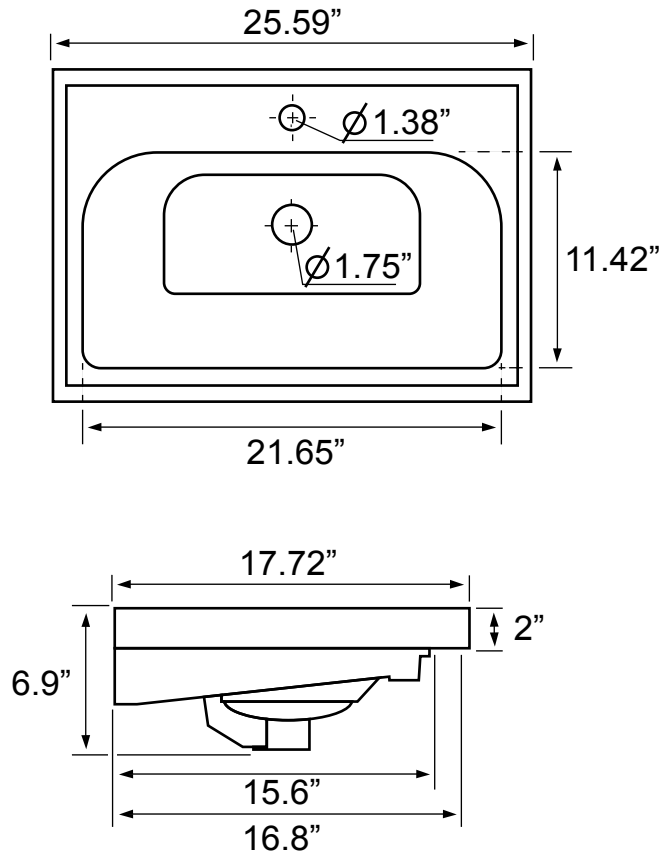

Installation

- Wall mounted installation.

Configurations

- Single hole.
- Three hole (special order).

Nameek's One-Year Limited Warranty

See website for warranty information details.

Vanity Cabinet Color/Finish Details

Color	Description
	Glossy White

Technical Information

Bowl type:	Single
Installation:	Wall mounted
Bowl dimensions:	Depth: 4.5" Width: 11.42" Length: 21.65"
Drain hole:	1.75"
Faucet hole:	1.38"
Hole configurations:	1, 3
Weight:	130 lbs