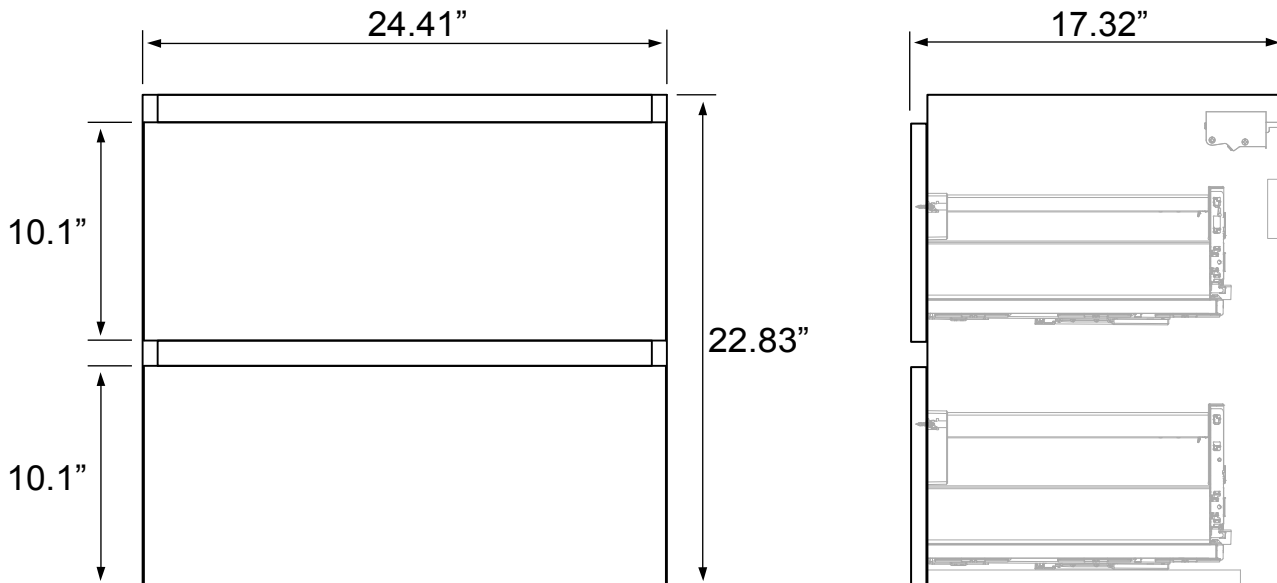

Color	Description
	Glossy White

Technical Information

Bowl type:	Single
Installation:	Wall mounted
Bowl dimensions:	Depth: 4.5" Width: 11.42" Length: 21.65"
Drain hole:	1.75"
Faucet hole:	1.38"
Hole configurations:	1, 3
Weight:	130 lbs