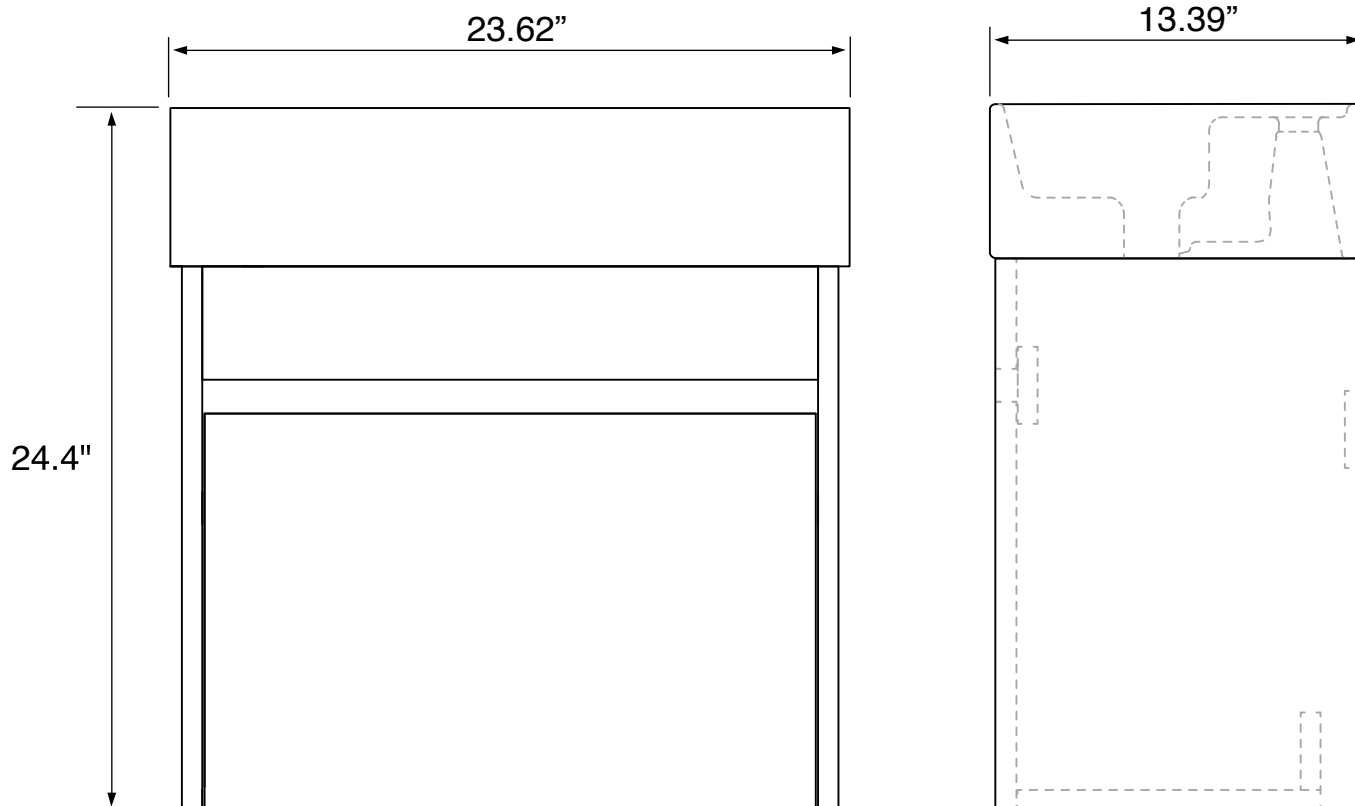

Technical Information

Bowl type:	Single
Installation:	Wall mounted
Bowl dimensions:	Depth: 3.25"
	Width: 8"
	Length: 23"
Drain hole:	1.75"
Faucet hole:	1.38"
Hole configurations:	0, 1, 3
Weight:	110 lbs