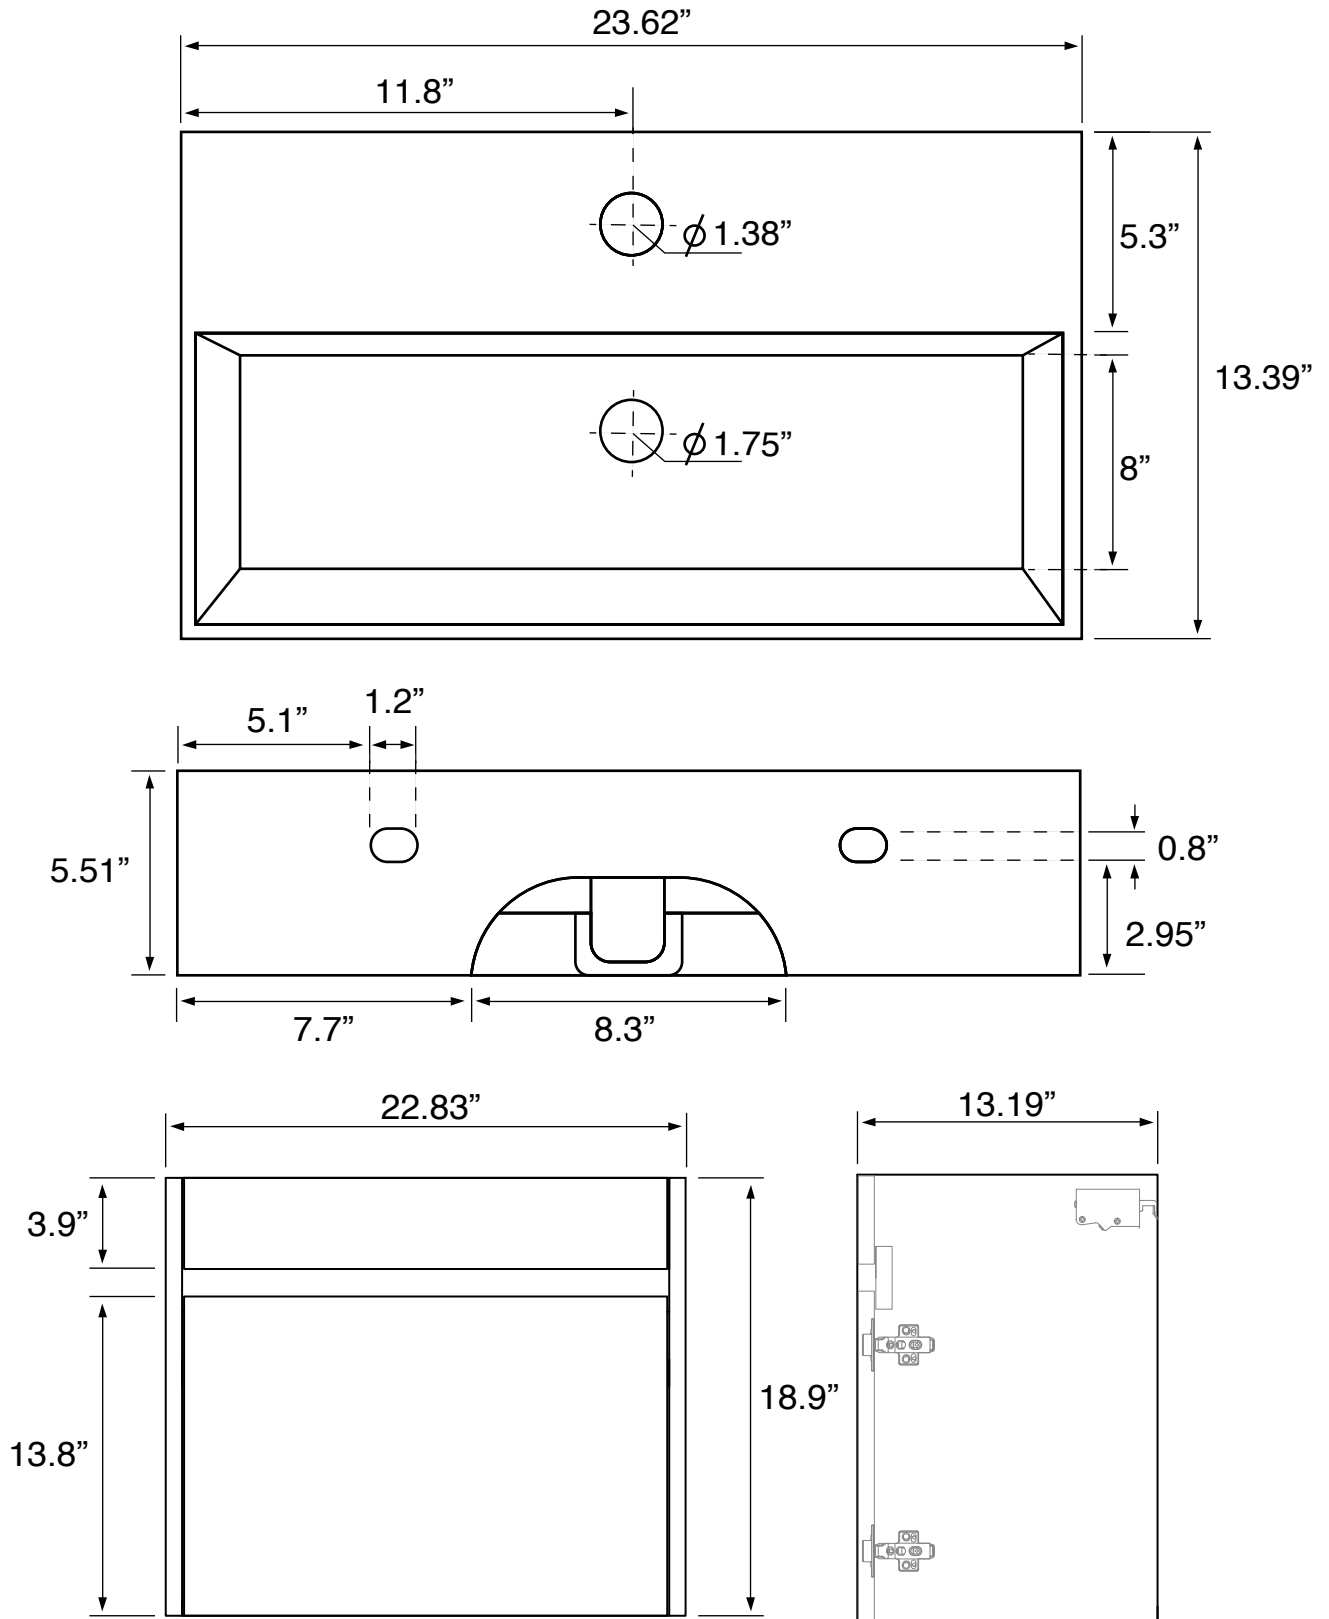

USA/Canada: 215.256.4197

Nameek's reserves the right to make revisions without notice to product specifications.
For more information, go to www.nameeks.com