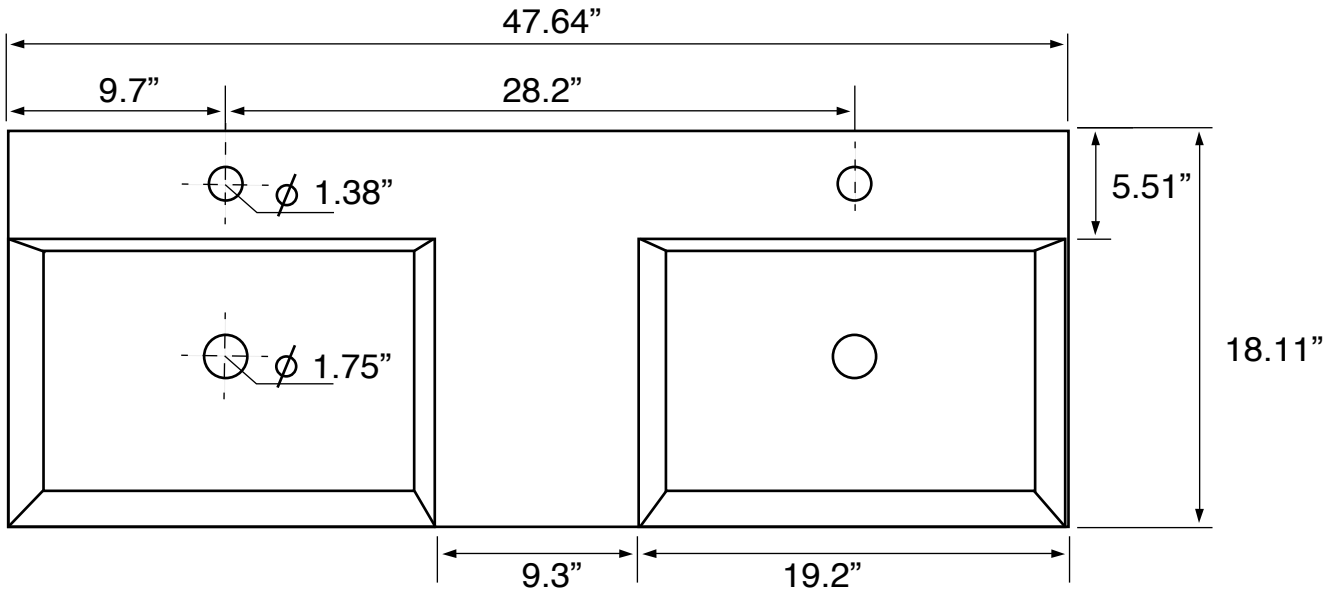

Installation

- Floor standing installation.

Configurations

- Two hole.
- No hole (special order).
- Six hole (special order).

Nameek's One-Year Limited Warranty

See website for warranty information details.

Vanity Cabinet Color/Finish Details

Color	Description
	Glossy White

Technical Information

Bowl type:	Double
Installation:	Floor standing
Bowl dimensions:	Depth: 3.7" Width: 13" Length: 19.2"
Drain hole:	1.75"
Faucet hole:	1.38"
Hole configurations:	0, 2, 6
Weight:	160 lbs