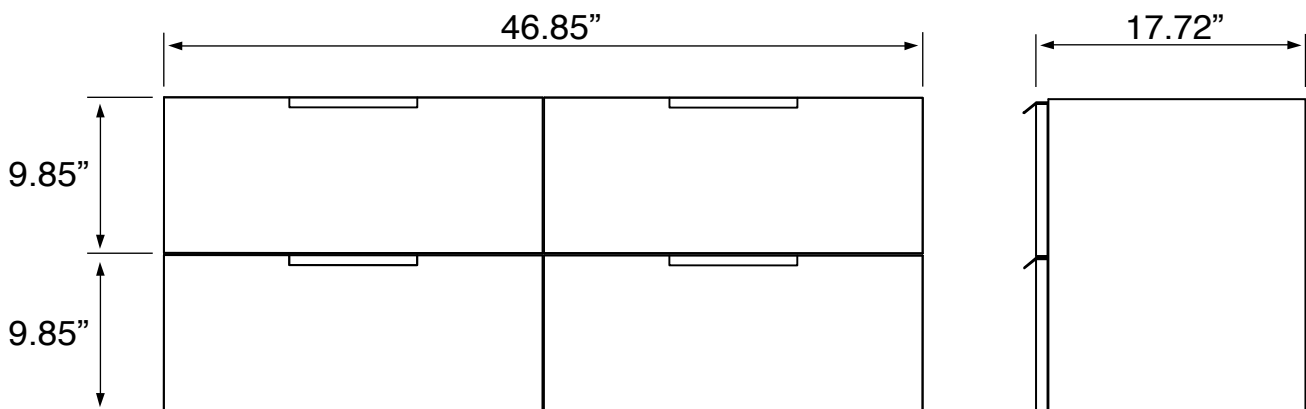

Installation

- Floor standing installation.

Configurations

- Two hole.
- No hole (special order).
- Six hole (special order).

Nameek's One-Year Limited Warranty

See website for warranty information details.

Vanity Cabinet Color/Finish Details

Color	Description
	Glossy White

Technical Information

Bowl type:	Double
Installation:	Floor standing
Bowl dimensions:	Depth: 3.7" Width: 13" Length: 19.2"
Drain hole:	1.75"
Faucet hole:	1.38"
Hole configurations:	0, 2, 6
Weight:	160 lbs