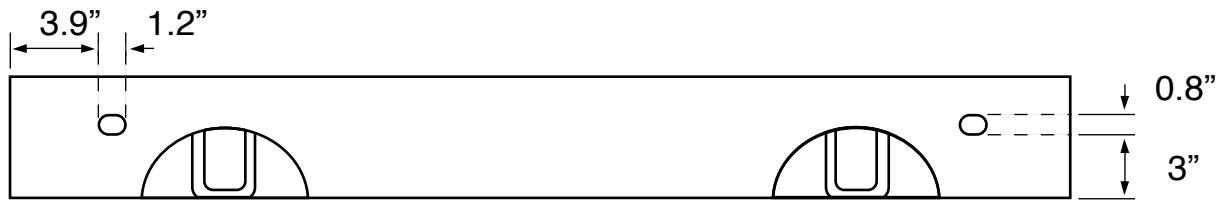

Vanity Cabinet Color/Finish Details

Color	Description
	Glossy White

Technical Information

Bowl type:	Double
Installation:	Floor standing
Bowl dimensions:	Depth: 3.7" Width: 13" Length: 19.2"
Drain hole:	1.75"
Faucet hole:	1.38"
Hole configurations:	0, 2, 6
Weight:	160 lbs