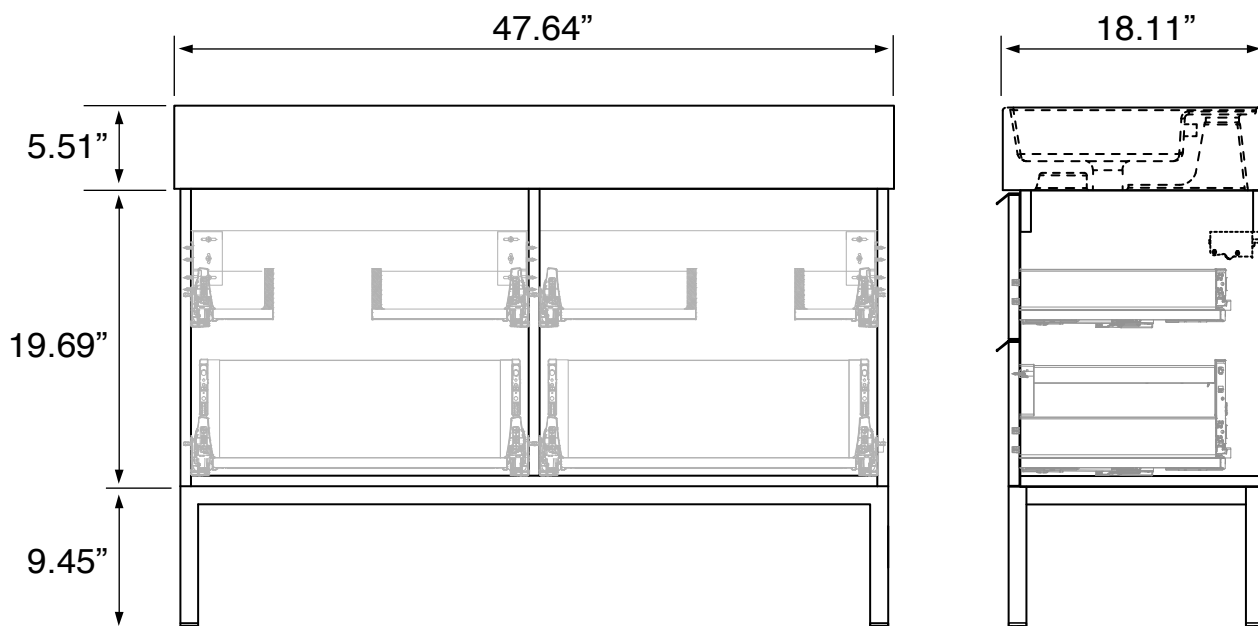

Installation

- Floor standing installation.

Configurations

- Two hole.
- No hole (special order).
- Six hole (special order).

Nameek's One-Year Limited Warranty

See website for warranty information details.

Vanity Cabinet Color/Finish Details

Color	Description
	Glossy White

Technical Information

Bowl type:	Double
Installation:	Floor standing
Bowl dimensions:	Depth: 3.7" Width: 13" Length: 19.2"
Drain hole:	1.75"
Faucet hole:	1.38"
Hole configurations:	0, 2, 6
Weight:	160 lbs