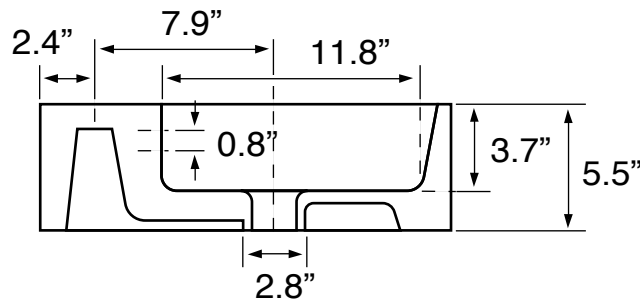

Installation

- Floor standing installation.

Configurations

- Two hole.
- No hole (special order).
- Six hole (special order).

Nameek's One-Year Limited Warranty

See website for warranty information details.

Vanity Cabinet Color/Finish Details

Color	Description
	Glossy White

Technical Information

Bowl type:	Double
Installation:	Floor standing
Bowl dimensions:	Depth: 3.7" Width: 13" Length: 19.2"
Drain hole:	1.75"
Faucet hole:	1.38"
Hole configurations:	0, 2, 6
Weight:	160 lbs