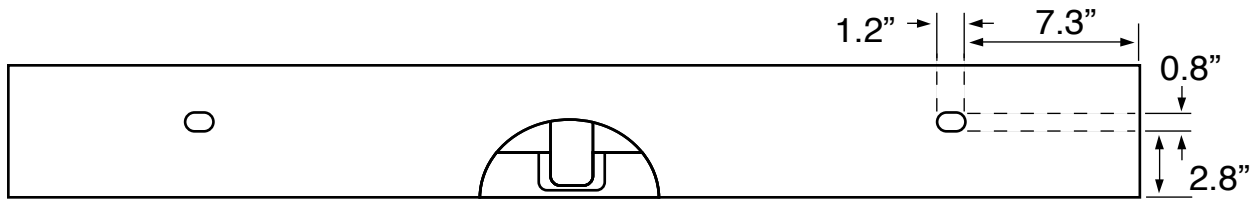

Vanity Cabinet Color/Finish Details

Color	Description
	Grey Oak

Technical Information

Bowl type:	Single
Installation:	Floor standing
Bowl dimensions:	Depth: 3.5" Width: 13" Length: 23.6"
Drain hole:	1.75"
Faucet hole:	1.38"
Hole configurations:	0, 1, 3
Weight:	160 lbs