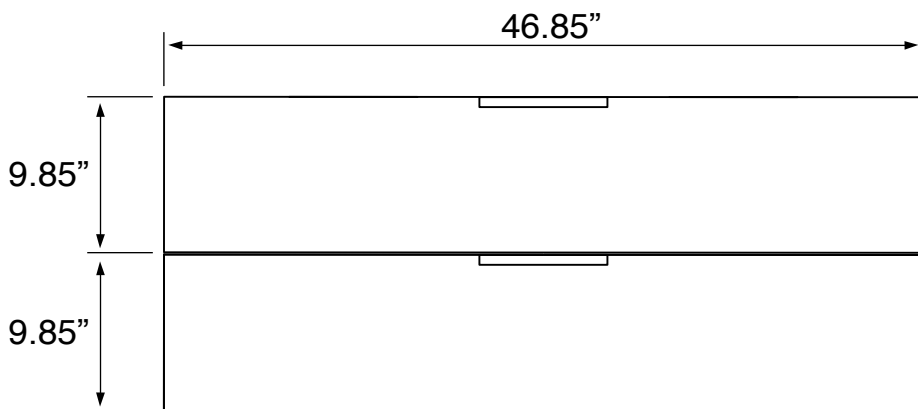

Vanity Cabinet Color/Finish Details

Color	Description
	Grey Oak

Technical Information

Bowl type:	Single
Installation:	Floor standing
Bowl dimensions:	Depth: 3.5" Width: 13" Length: 23.6"
Drain hole:	1.75"
Faucet hole:	1.38"
Hole configurations:	0, 1, 3
Weight:	160 lbs