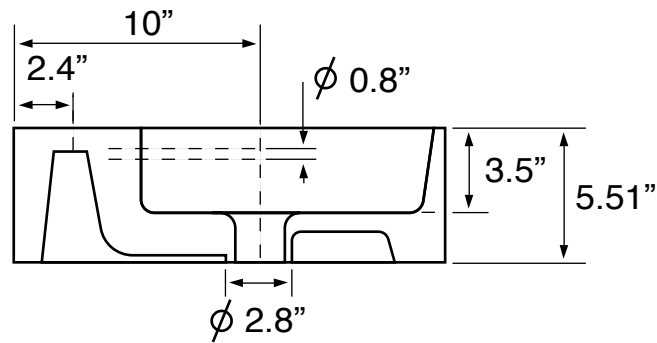

Installation

- Floor standing installation.

Configurations

- Single hole.
- No hole (special order).
- Three hole (special order).

Nameek's One-Year Limited Warranty

See website for warranty information details.

Vanity Cabinet Color/Finish Details

Color	Description
	Grey Oak

Technical Information

Bowl type:	Single
Installation:	Floor standing
Bowl dimensions:	Depth: 3.5" Width: 13" Length: 23.6"
Drain hole:	1.75"
Faucet hole:	1.38"
Hole configurations:	0, 1, 3
Weight:	160 lbs