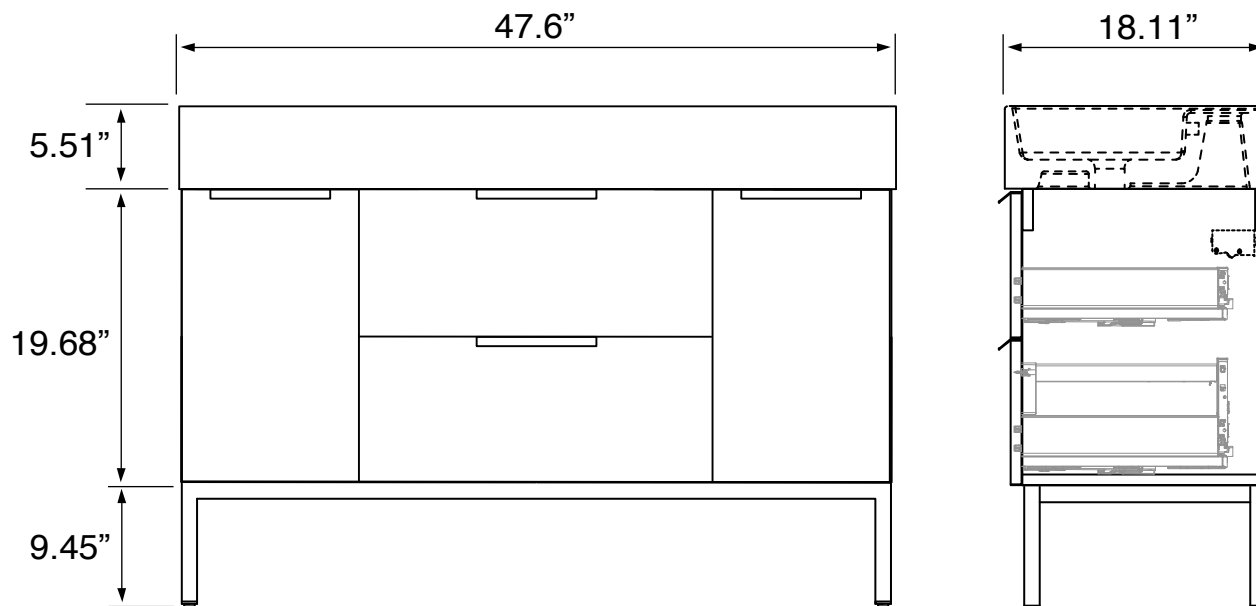

Installation

- Floor standing installation.

Configurations

- Single hole.
- No hole (special order).
- Three hole (special order).

Nameek's One-Year Limited Warranty

See website for warranty information details.

Vanity Cabinet Color/Finish Details

Color	Description
	Grey Oak

Technical Information

Bowl type:	Single
Installation:	Floor standing
Bowl dimensions:	Depth: 3.5" Width: 13" Length: 23.6"
Drain hole:	1.75"
Faucet hole:	1.38"
Hole configurations:	0, 1, 3
Weight:	160 lbs