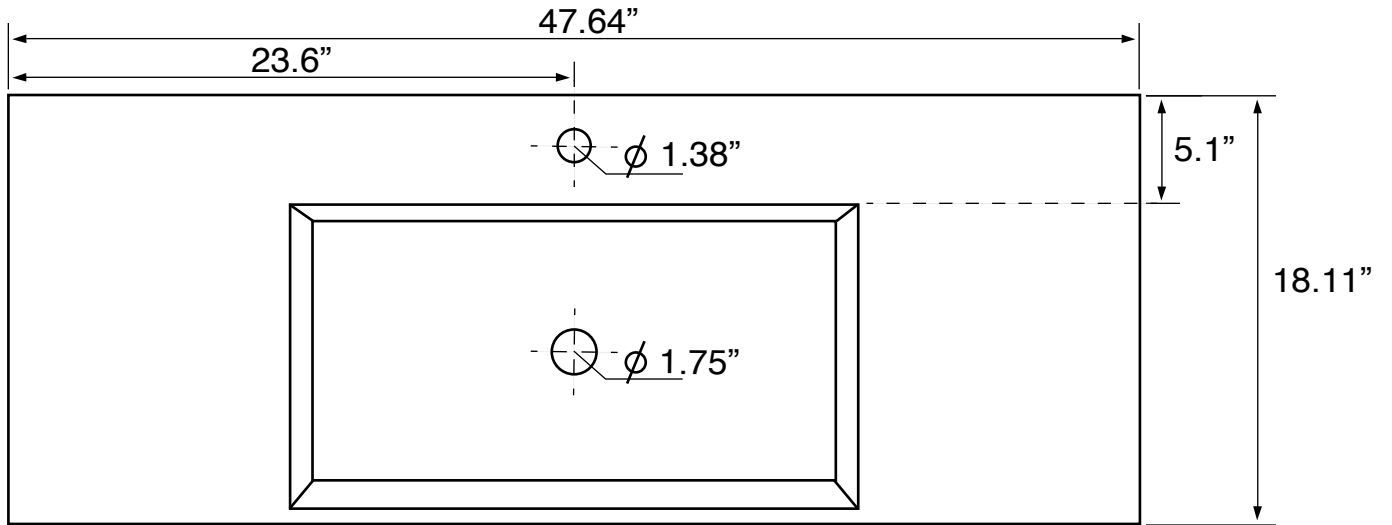

Vanity Cabinet Color/Finish Details

Color	Description
	Grey Oak

Technical Information

Bowl type:	Single
Installation:	Floor standing
Bowl dimensions:	Depth: 3.5" Width: 13" Length: 23.6"
Drain hole:	1.75"
Faucet hole:	1.38"
Hole configurations:	0, 1, 3
Weight:	160 lbs