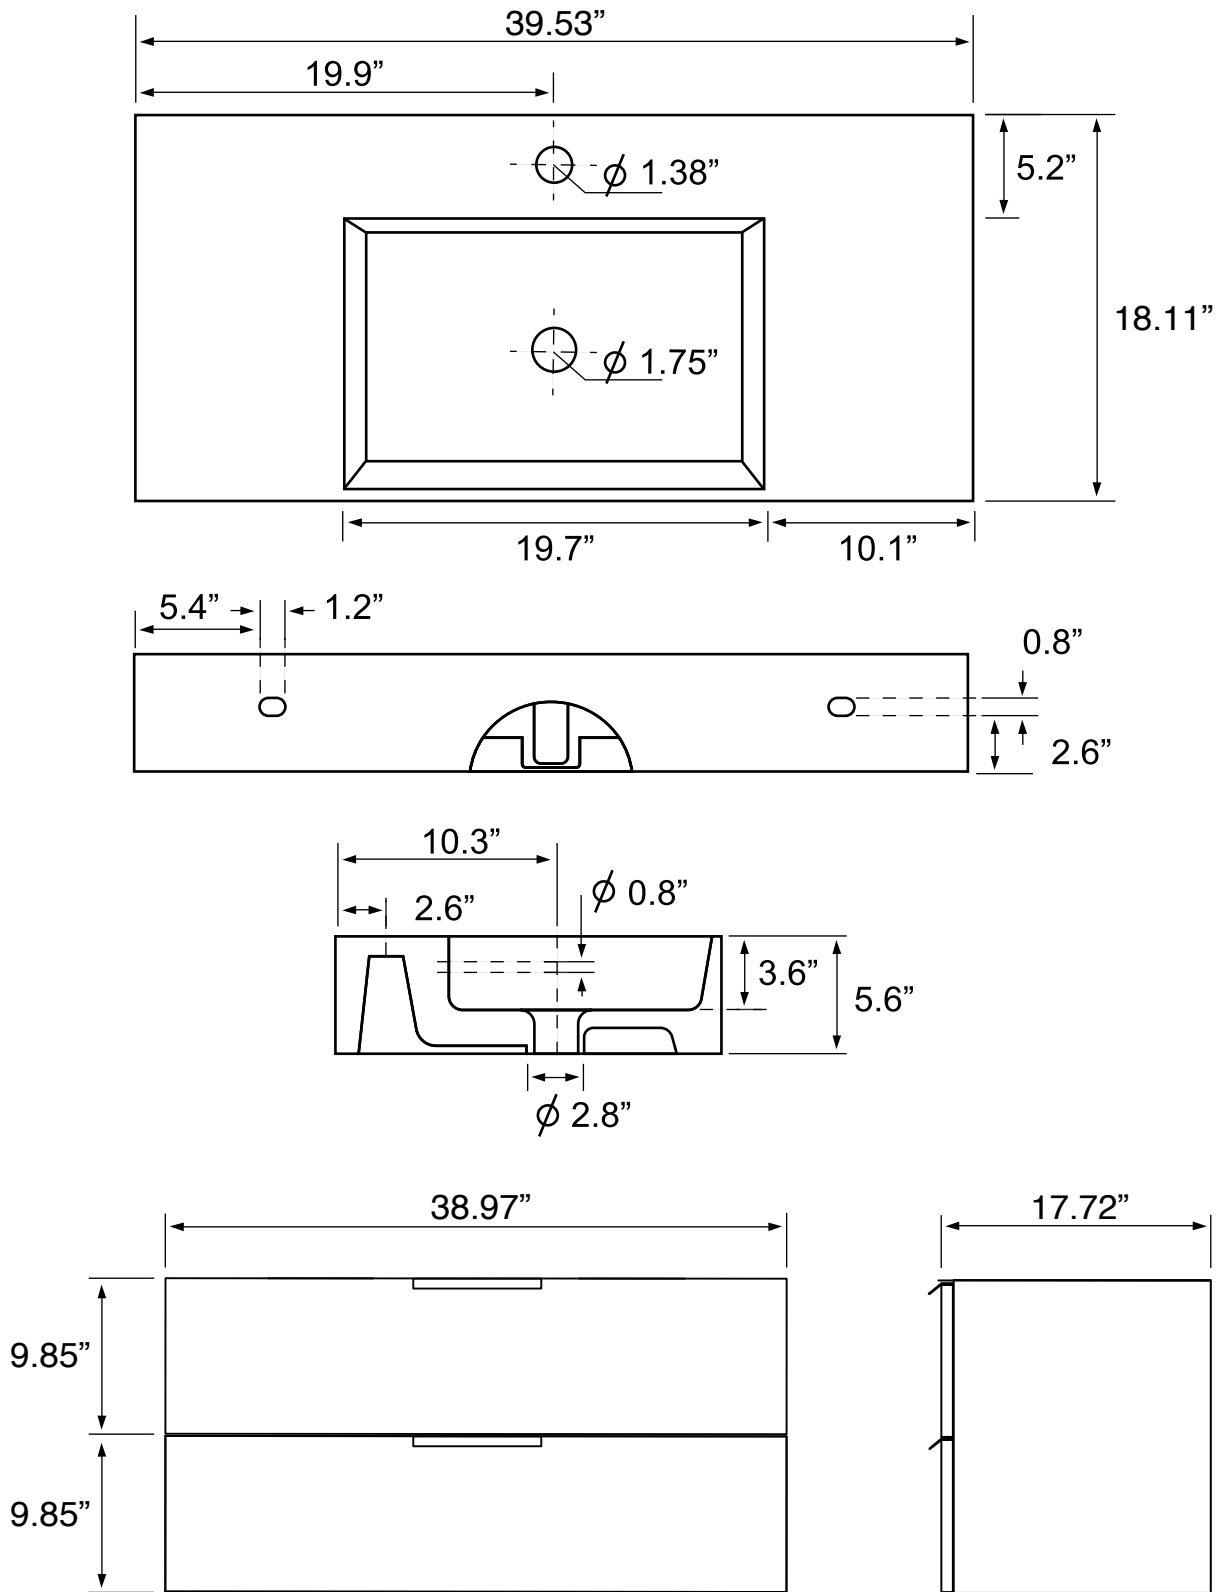

## Installation

- Wall mounted installation.

## Configurations

- Single hole.
- No hole (special order).
- Three hole (special order).

## Technical Information

|                      |  |
|----------------------|--|
| Bowl type:           | Single                                       |
| Installation:        | Wall mounted                                 |
| Bowl dimensions:     | Depth: 3.6"<br>Width: 13.2"<br>Length: 19.7" |
| Drain hole:          | 1.75"  |
| Faucet hole:         | 1.38"  |
| Hole configurations: | 0, 1, 3                                      |
| Weight:              | 140 lbs                                      |