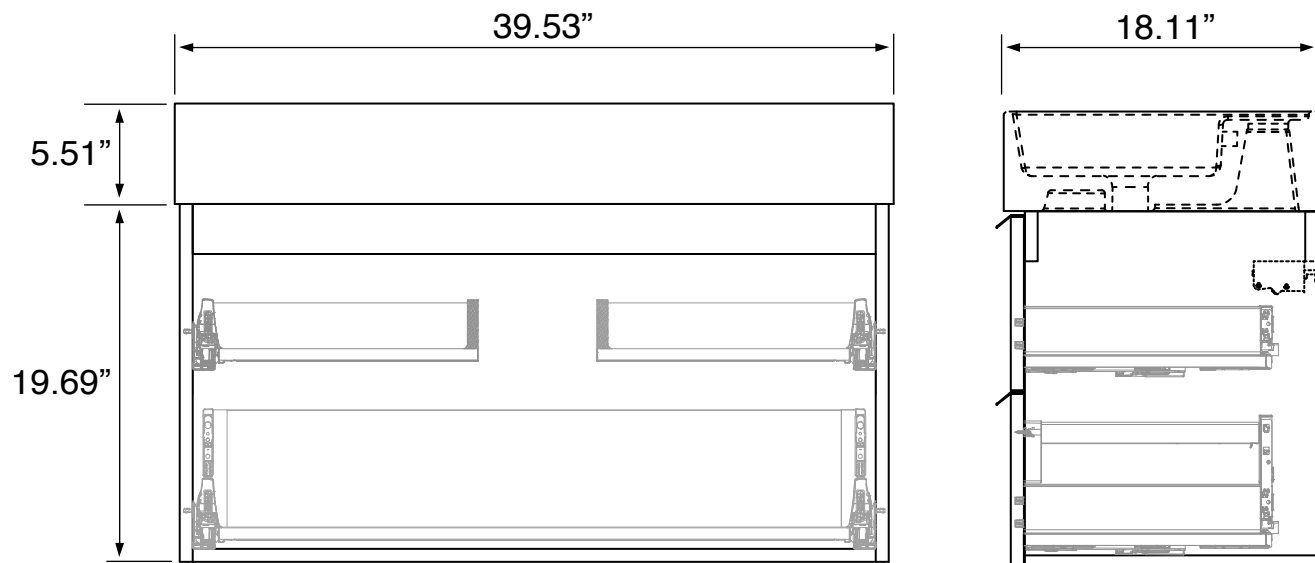

## Installation

- Wall mounted installation.

## Configurations

- Single hole.
- No hole (special order).
- Three hole (special order).

## Technical Information

|                      |  |
|----------------------|--|
| Bowl type:           | Single                                       |
| Installation:        | Wall mounted                                 |
| Bowl dimensions:     | Depth: 3.6"<br>Width: 13.2"<br>Length: 19.7" |
| Drain hole:          | 1.75"  |
| Faucet hole:         | 1.38"  |
| Hole configurations: | 0, 1, 3                                      |
| Weight:              | 140 lbs                                      |