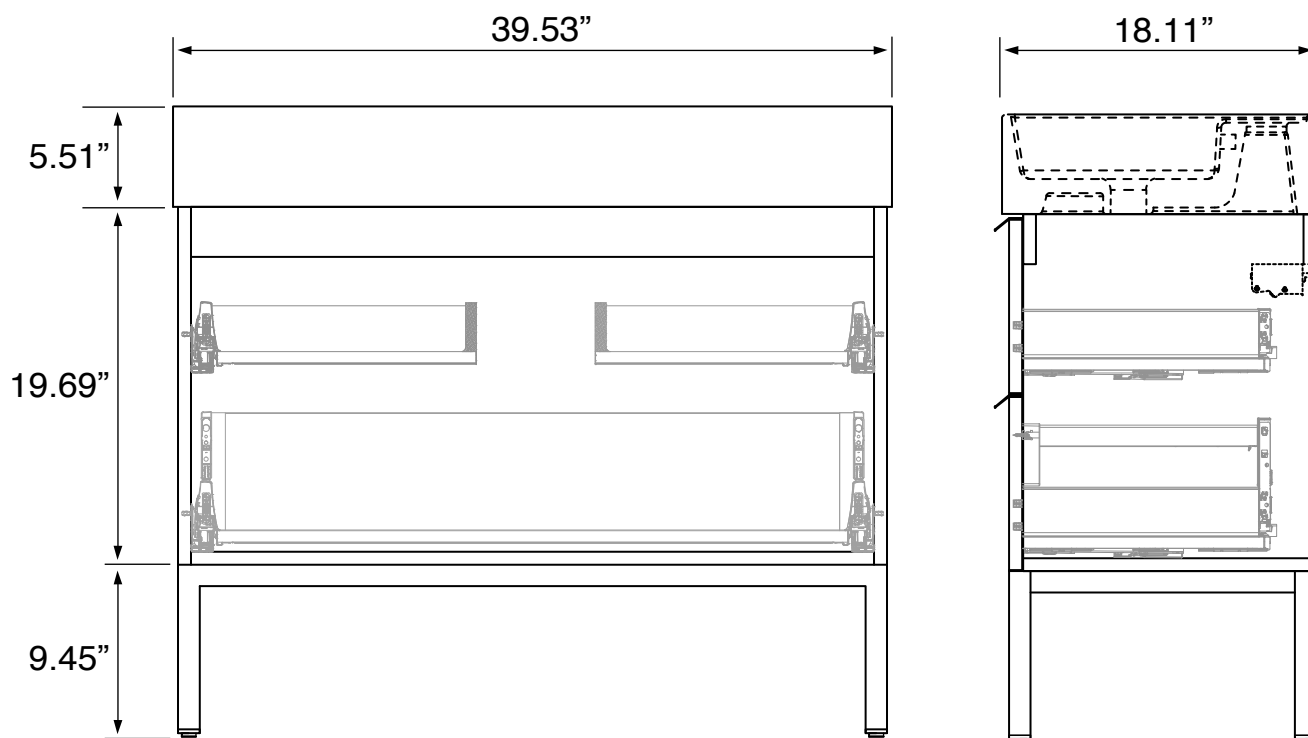

### Installation

- Floor standing installation.

### Configurations

- Single hole.
- No hole (special order).
- Three hole (special order).

## Technical Information

Bowl type:	Single
Installation:	Floor standing
Bowl dimensions:	Depth: 3.6" Width: 13" Length: 19.7"
Drain hole:	1.75"
Faucet hole:	1.38"
Hole configurations:	0, 1, 3
Weight:	150 lbs