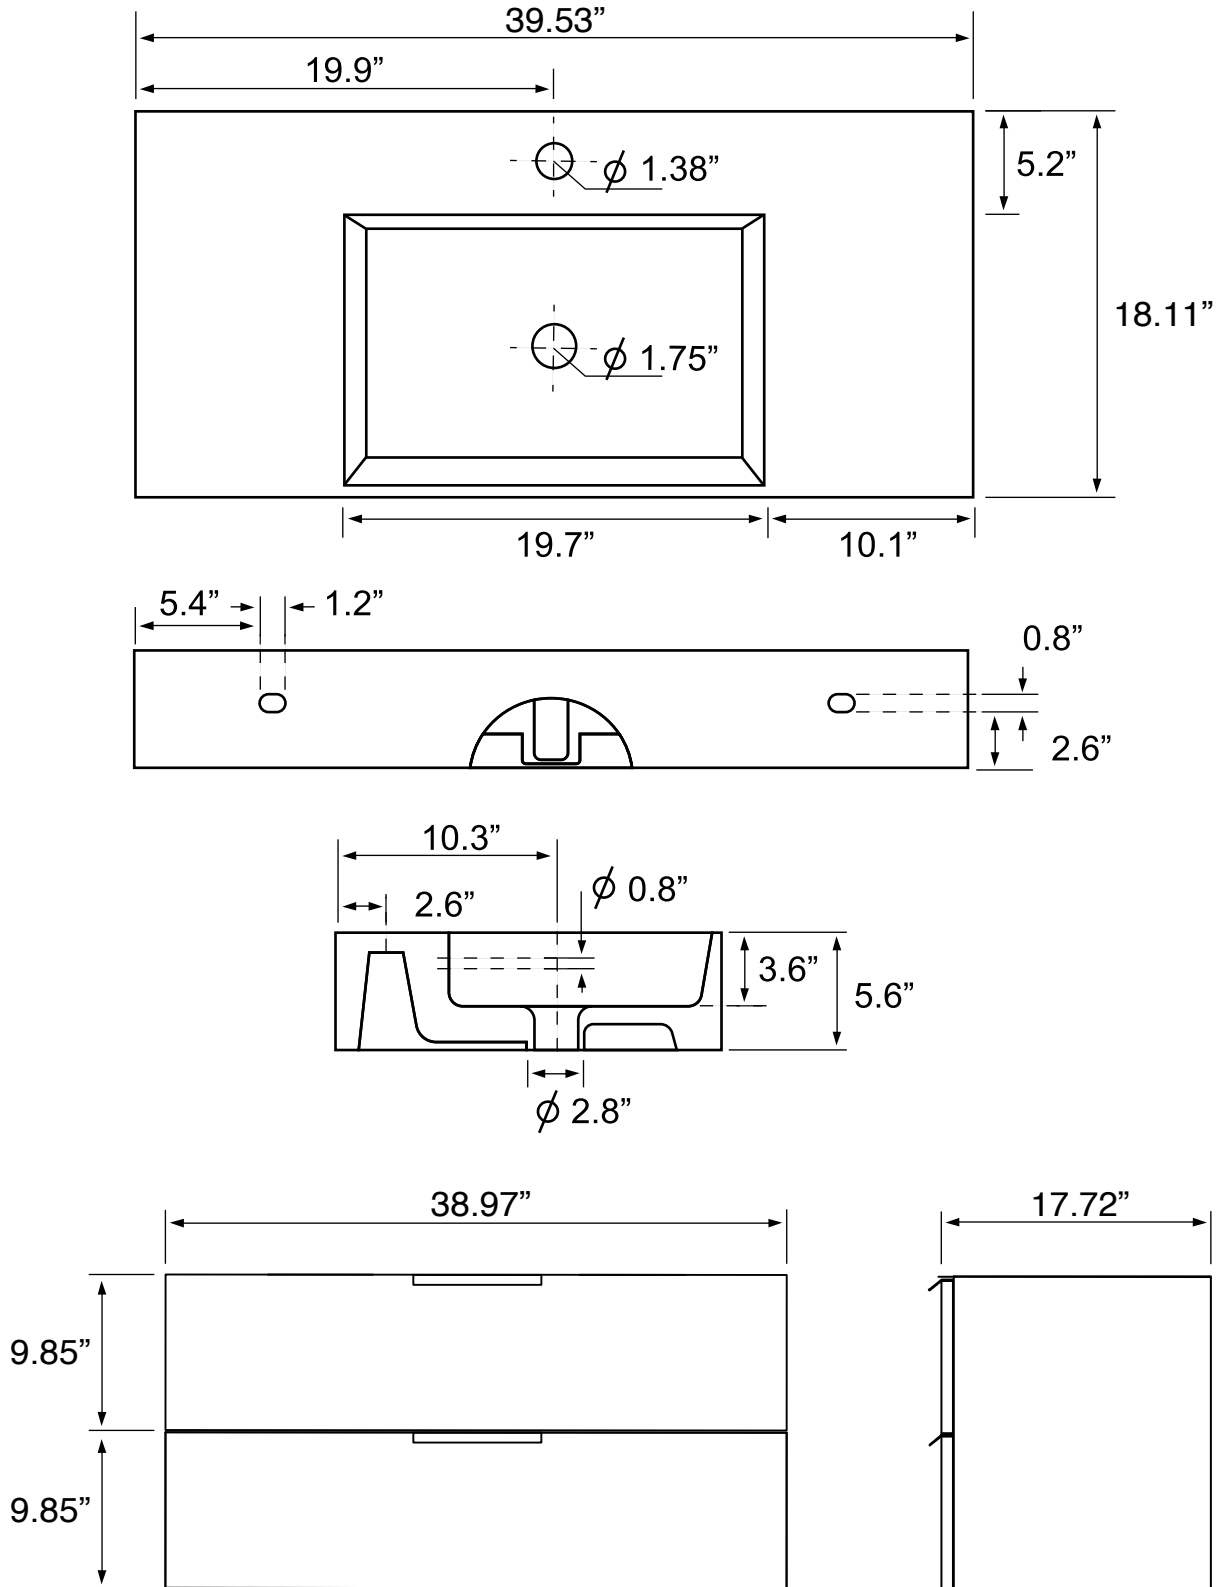

### Configurations

- Single hole.
- No hole (special order).
- Three hole (special order).

## Technical Information

Bowl type:	Single
Installation:	Floor standing
Bowl dimensions:	Depth: 3.6" Width: 13" Length: 19.7"
Drain hole:	1.75"
Faucet hole:	1.38"
Hole configurations:	0, 1, 3
Weight:	150 lbs