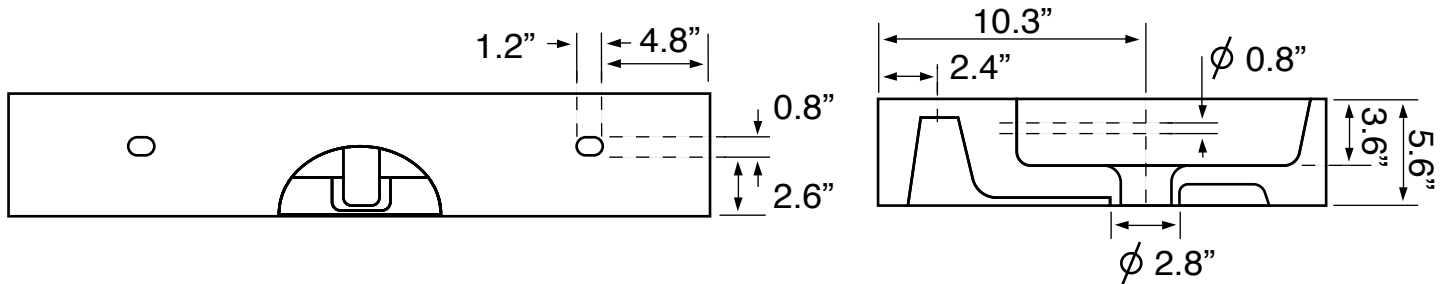

## Configurations

- Single hole.
- No hole (special order).
- Three hole (special order).

### Technical Information

Bowl type:	Single
Installation:	Wall mounted
Bowl dimensions:	Depth: 3.6" Width: 12.2" Length: 15.8"
Drain hole:	1.75"
Faucet hole:	1.38"
Hole configurations:	0, 1, 3
Weight:	130 lbs