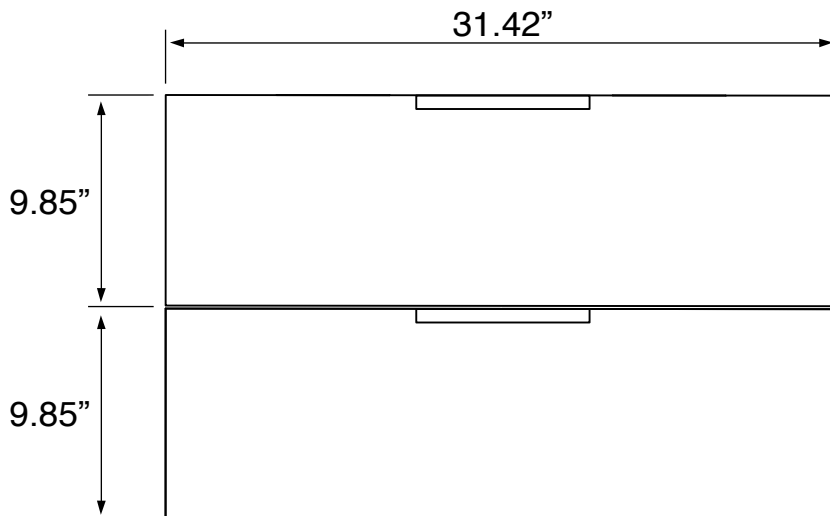

## Configurations

- Single hole.
- No hole (special order).
- Three hole (special order).

### Technical Information

Bowl type:	Single
Installation:	Wall mounted
Bowl dimensions:	Depth: 3.6" Width: 12.2" Length: 15.8"
Drain hole:	1.75"
Faucet hole:	1.38"
Hole configurations:	0, 1, 3
Weight:	130 lbs