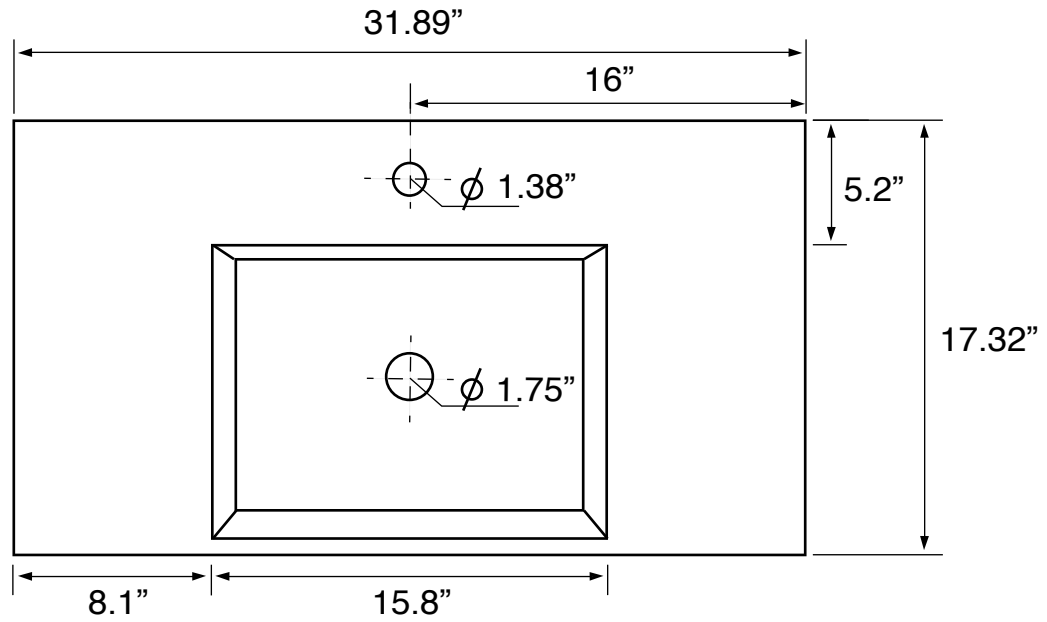

## Configurations

- Single hole.
- No hole (special order).
- Three hole (special order).

### Technical Information

Bowl type:	Single
Installation:	Wall mounted
Bowl dimensions:	Depth: 3.6" Width: 12.2" Length: 15.8"
Drain hole:	1.75"
Faucet hole:	1.38"
Hole configurations:	0, 1, 3
Weight:	130 lbs