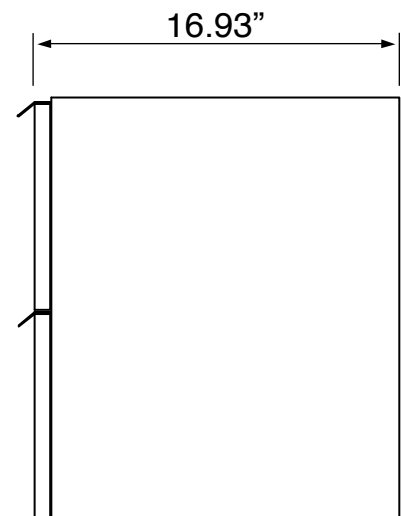

## Configurations

- Single hole.
- No hole (special order).
- Three hole (special order).

### Technical Information

Bowl type:	Single
Installation:	Wall mounted
Bowl dimensions:	Depth: 3.6" Width: 12.2" Length: 15.8"
Drain hole:	1.75"
Faucet hole:	1.38"
Hole configurations:	0, 1, 3
Weight:	130 lbs