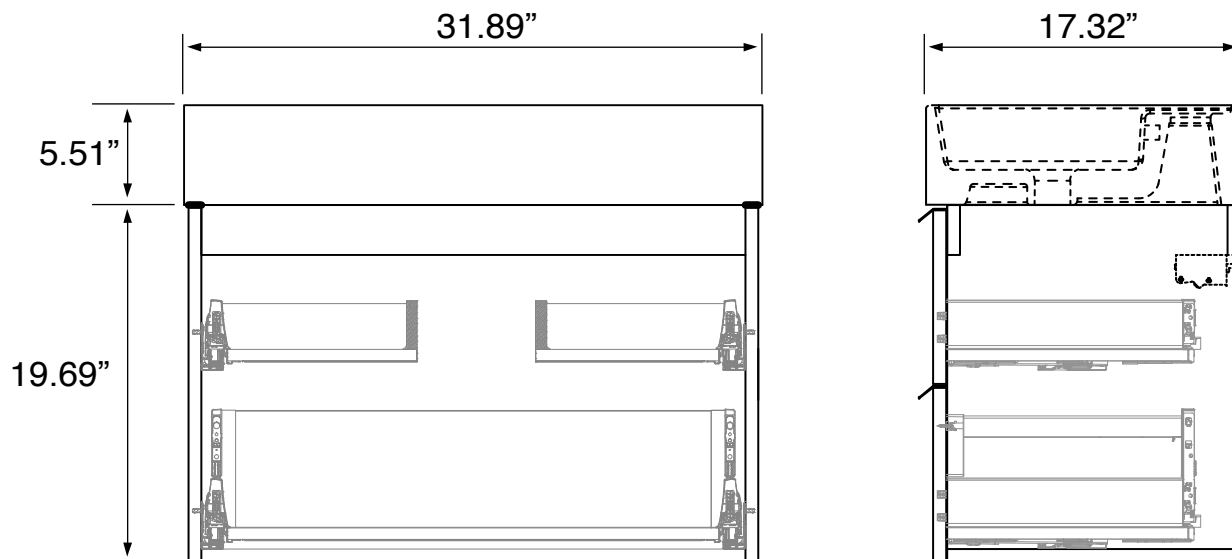

## Installation

- Wall mounted installation.

## Configurations

- Single hole.
- No hole (special order).
- Three hole (special order).

### Technical Information

Bowl type:	Single
Installation:	Wall mounted
Bowl dimensions:	Depth: 3.6" Width: 12.2" Length: 15.8"
Drain hole:	1.75"
Faucet hole:	1.38"
Hole configurations:	0, 1, 3
Weight:	130 lbs