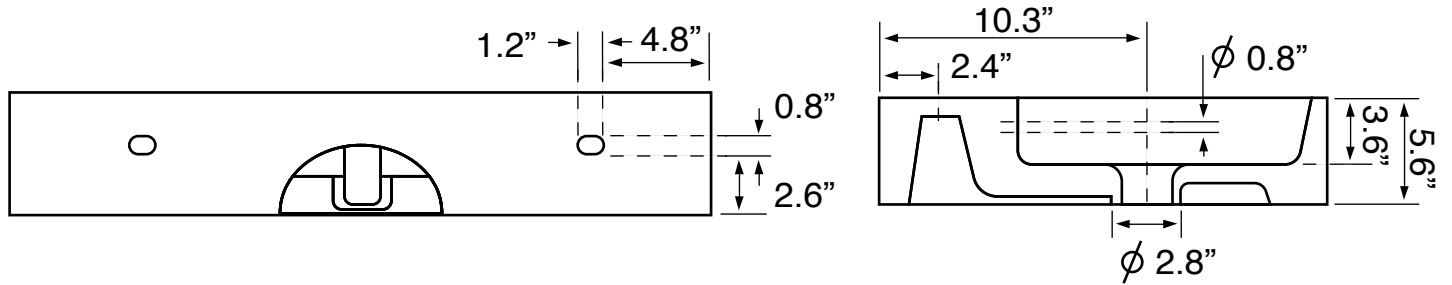

Installation

- Floor standing installation.

Configurations

- Single hole.
- No hole (special order).
- Three hole (special order).

Nameek's One-Year Limited Warranty

See website for warranty information details.

Vanity Cabinet Color/Finish Details

Color	Description
	Grey Oak

Technical Information

Bowl type:	Single
Installation:	Floor standing
Bowl dimensions:	Depth: 3.6" Width: 12.2" Length: 15.8"
Drain hole:	1.75"
Faucet hole:	1.38"
Hole configurations:	0, 1, 3
Weight:	140 lbs