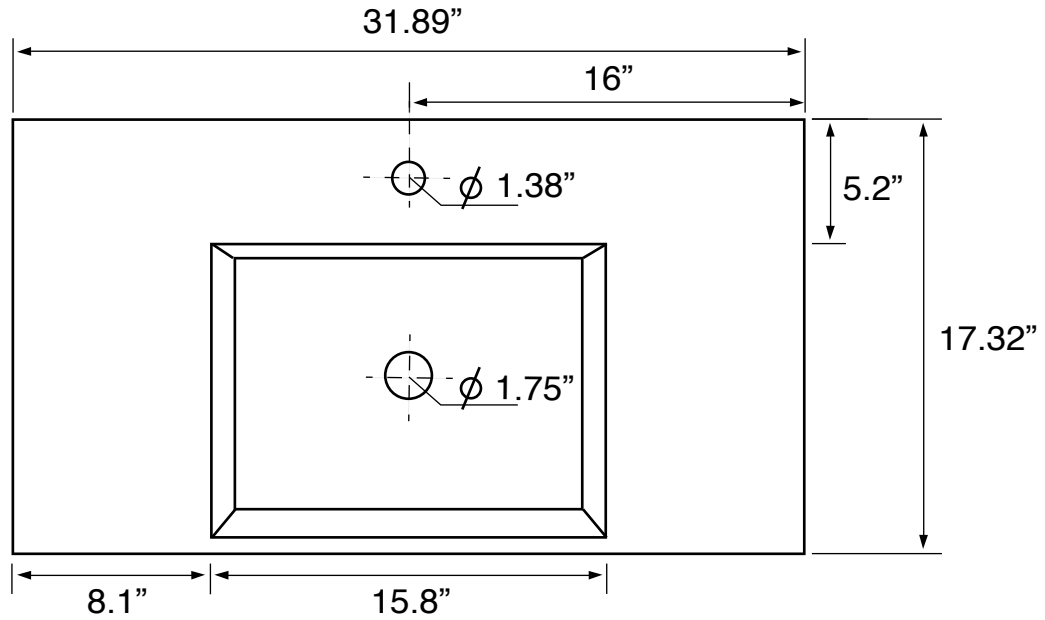

Installation

- Floor standing installation.

Configurations

- Single hole.
- No hole (special order).
- Three hole (special order).

Nameek's One-Year Limited Warranty

See website for warranty information details.

Vanity Cabinet Color/Finish Details

Color	Description
	Grey Oak

Technical Information

Bowl type:	Single
Installation:	Floor standing
Bowl dimensions:	Depth: 3.6" Width: 12.2" Length: 15.8"
Drain hole:	1.75"
Faucet hole:	1.38"
Hole configurations:	0, 1, 3
Weight:	140 lbs