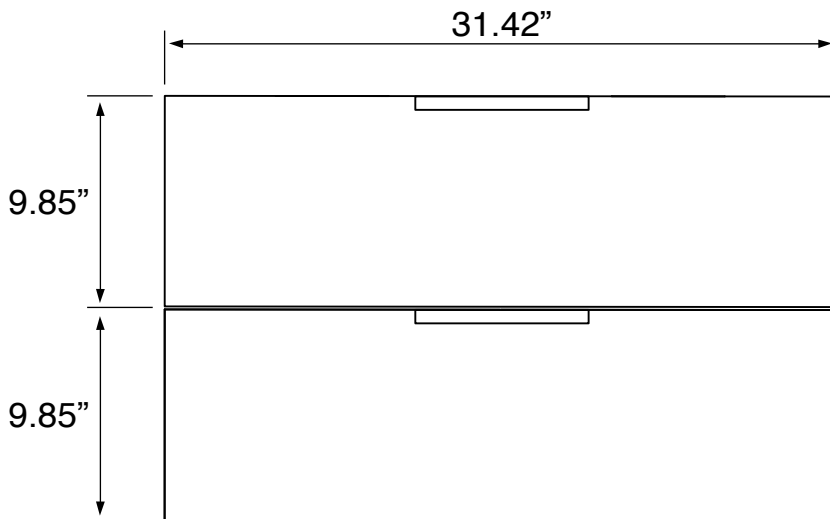

Vanity Cabinet Color/Finish Details

Color	Description
	Grey Oak

Technical Information

Bowl type:	Single
Installation:	Floor standing
Bowl dimensions:	Depth: 3.6" Width: 12.2" Length: 15.8"
Drain hole:	1.75"
Faucet hole:	1.38"
Hole configurations:	0, 1, 3
Weight:	140 lbs