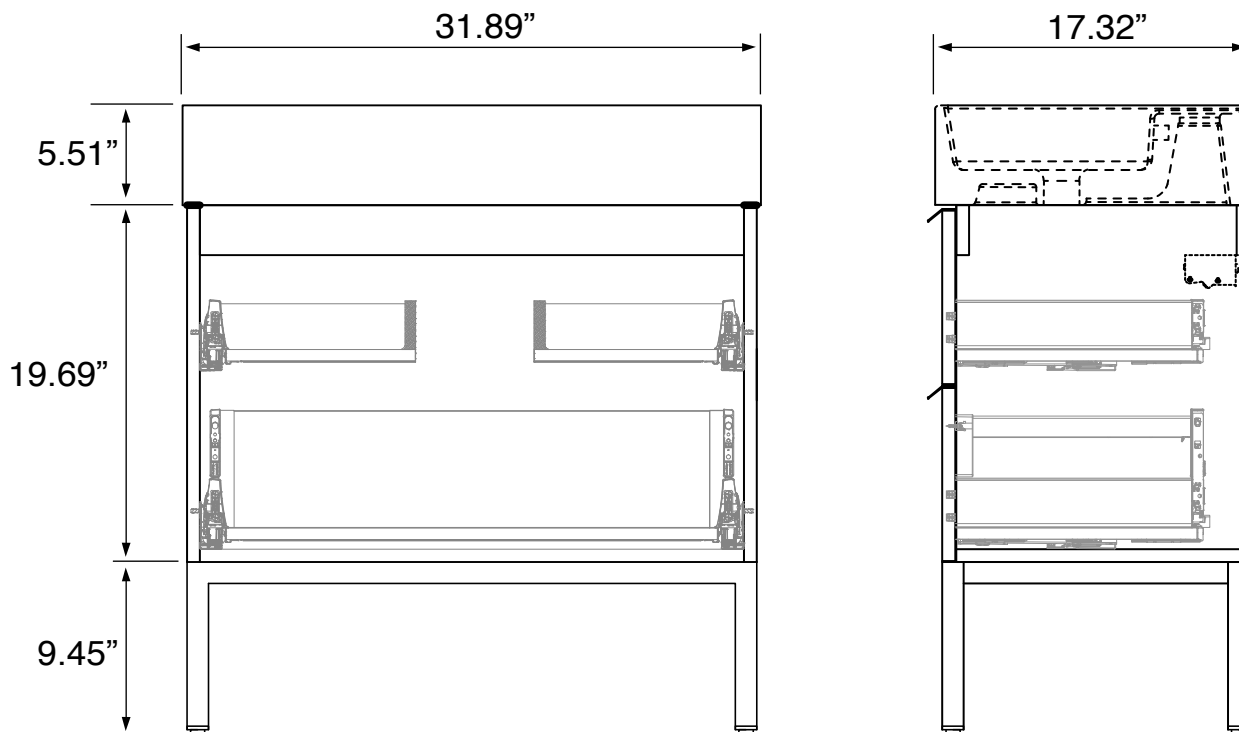

Features

- Modern design.
- Ceramic sink with overflow.
- Sink features counter space.
- Water resistant exterior vanity panels.
- 2 Soft-closing drawer.
- Black cabinet handles.

Material

- White ceramic integrated sink.
- Engineered wood vanity base.
- Matte black metal legs.

Installation

- Floor standing installation.

Configurations

- Single hole.
- No hole (special order).
- Three hole (special order).

Nameek's One-Year Limited Warranty

See website for warranty information details.

Vanity Cabinet Color/Finish Details

Color	Description
	Grey Oak

Technical Information

Bowl type:	Single
Installation:	Floor standing
Bowl dimensions:	Depth: 3.6" Width: 12.2" Length: 15.8"
Drain hole:	1.75"
Faucet hole:	1.38"
Hole configurations:	0, 1, 3
Weight:	140 lbs