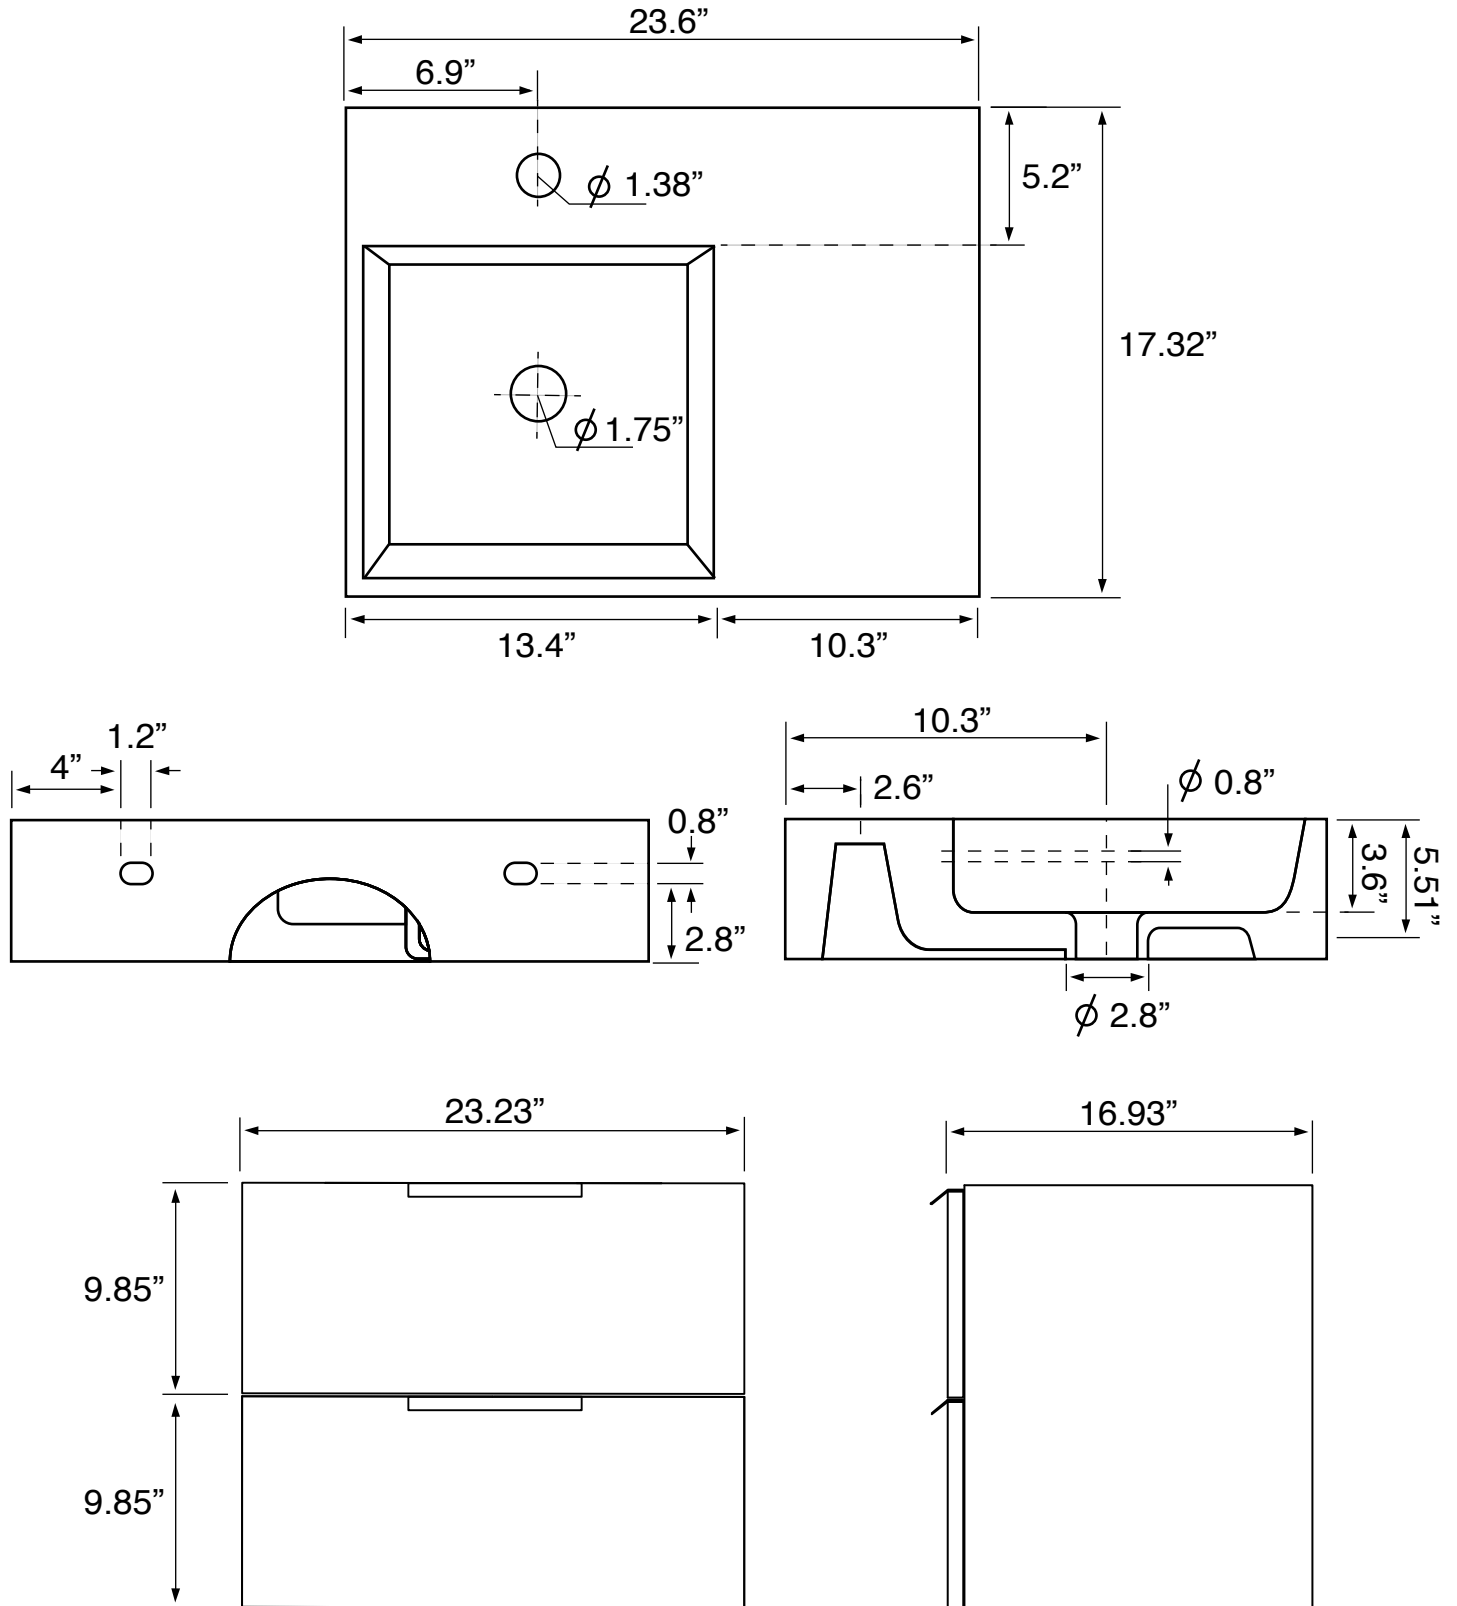

USA/Canada: 215.256.4197

Nameek's reserves the right to make revisions without notice to product specifications.
For more information, go to www.nameeks.com