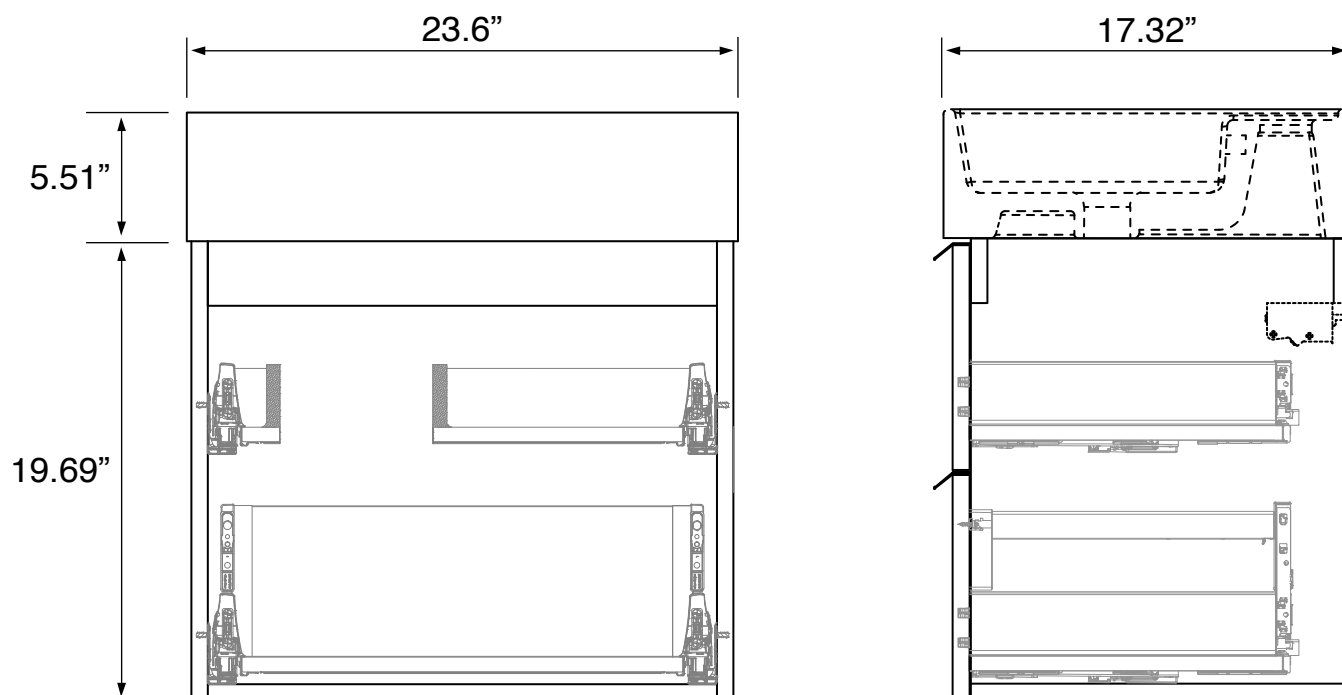

## Technical Information

Bowl type:	Single
Installation:	Wall mounted
Bowl dimensions:	Depth: 3.54" Width: 12.2" Length: 13.39"
Drain hole:	1.75"
Faucet hole:	1.38"
Hole configurations:	0, 1, 3
Weight:	130 lbs