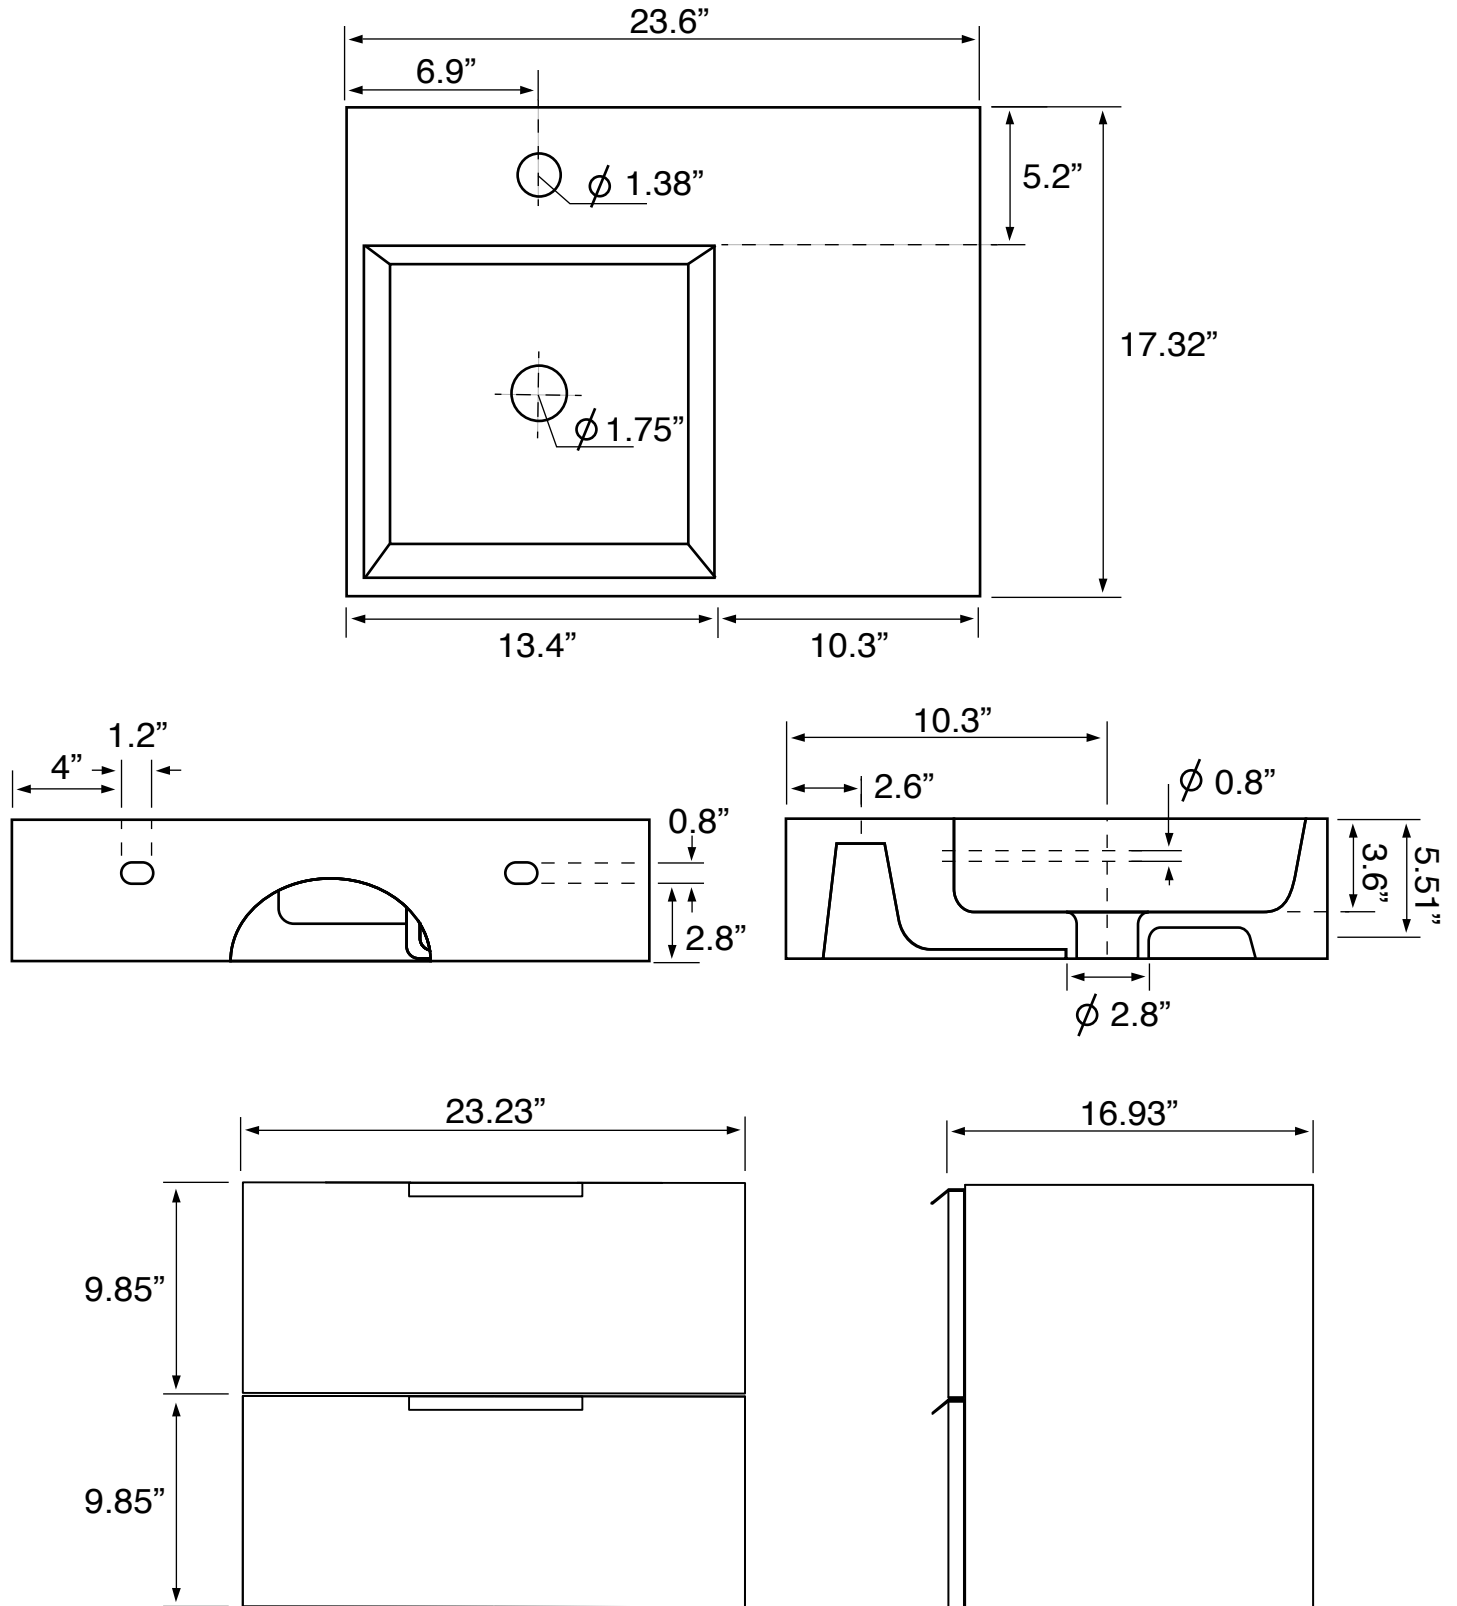

Features

- Modern design.
- Ceramic sink with overflow.
- Sink features counter space.
- Water resistant exterior vanity panels.
- 2 Soft-closing drawer.
- Black cabinet handles.

Material

- White ceramic integrated sink.
- Engineered wood vanity base.
- Matte black metal legs.

Installation

- Floor standing installation.

Configurations

- Single hole.
- No hole (special order). Three
- hole (special order).

Nameek's One-Year Limited Warranty

See website for warranty information details.

Vanity Cabinet Color/Finish Details

Color	Description
	Brown Oak

Technical Information

Bowl type:	Single
Installation:	Floor standing
Bowl dimensions:	Depth: 3.54" Width: 12.2" Length: 13.39"
Drain hole:	1.75"
Faucet hole:	1.38"
Hole configurations:	0, 1, 3
Weight:	140 lbs