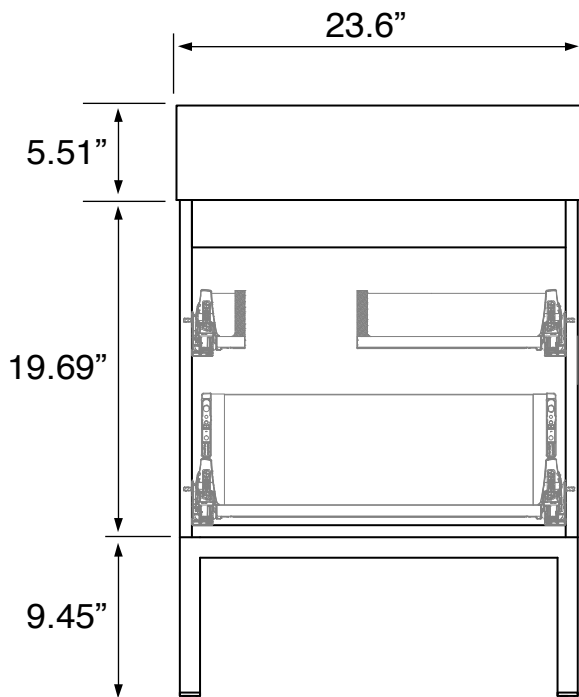

Installation

- Floor standing installation.

Configurations

- Single hole.
- No hole (special order). Three
- hole (special order).

Nameek's One-Year Limited Warranty

See website for warranty information details.

Vanity Cabinet Color/Finish Details

Color	Description
	Brown Oak

Technical Information

Bowl type:	Single
Installation:	Floor standing
Bowl dimensions:	Depth: 3.54" Width: 12.2" Length: 13.39"
Drain hole:	1.75"
Faucet hole:	1.38"
Hole configurations:	0, 1, 3
Weight:	140 lbs