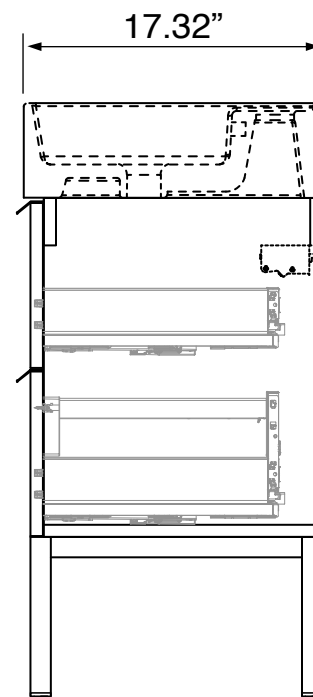

Installation

- Floor standing installation.

Configurations

- Single hole.
- No hole (special order). Three
- hole (special order).

Nameek's One-Year Limited Warranty

See website for warranty information details.

Vanity Cabinet Color/Finish Details

Color	Description
	Brown Oak

Technical Information

Bowl type:	Single
Installation:	Floor standing
Bowl dimensions:	Depth: 3.54" Width: 12.2" Length: 13.39"
Drain hole:	1.75"
Faucet hole:	1.38"
Hole configurations:	0, 1, 3
Weight:	140 lbs