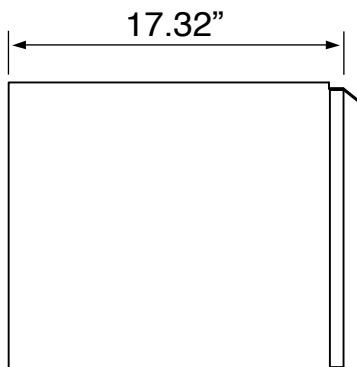

## Configurations

- Single hole.
- Three hole (special order).

## Technical Information

Bowl type:	Single
Installation:	Wall mounted
Bowl dimensions:	Depth: 4.5" Width: 11.5" Length: 20"
Drain hole:	1.75"
Faucet hole:	1.38"
Hole configurations:	1, 3
Weight:	150 lbs