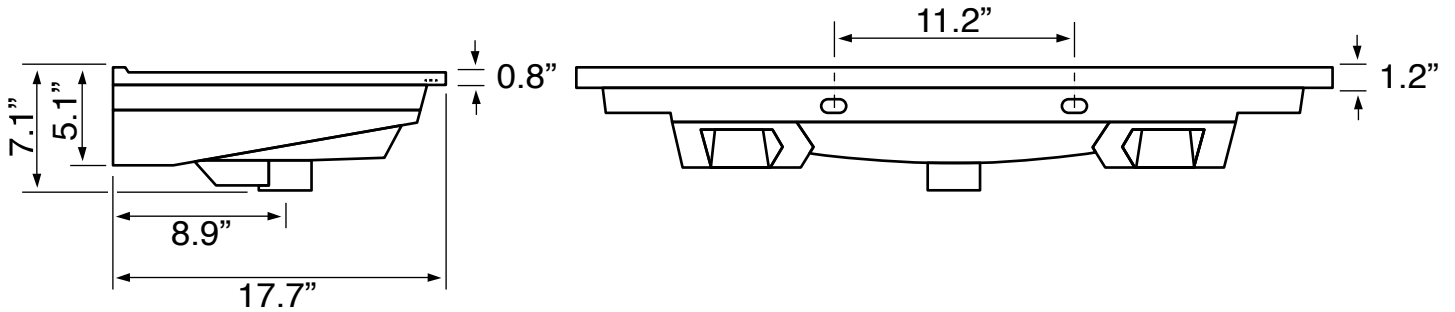

## Configurations

- Single hole.
- Three hole (special order).

## Technical Information

Bowl type:	Single
Installation:	Wall mounted
Bowl dimensions:	Depth: 4.5" Width: 11.5" Length: 20"
Drain hole:	1.75"
Faucet hole:	1.38"
Hole configurations:	1, 3
Weight:	150 lbs