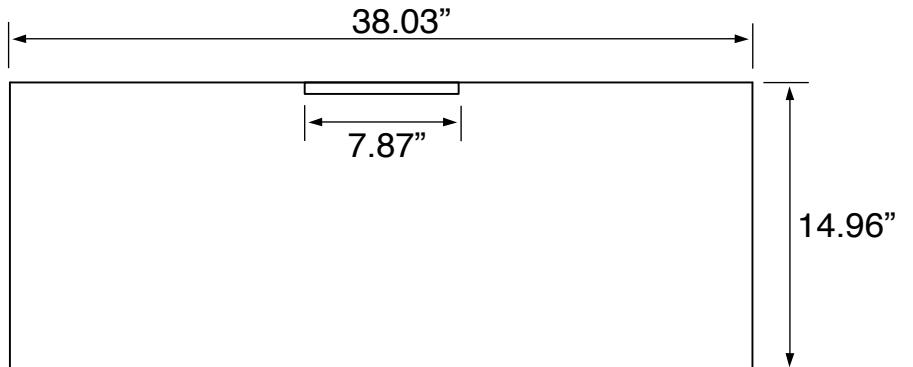

## Configurations

- Single hole.
- Three hole (special order).

## Technical Information

Bowl type:	Single
Installation:	Wall mounted
Bowl dimensions:	Depth: 4.5" Width: 11.5" Length: 20"
Drain hole:	1.75"
Faucet hole:	1.38"
Hole configurations:	1, 3
Weight:	150 lbs