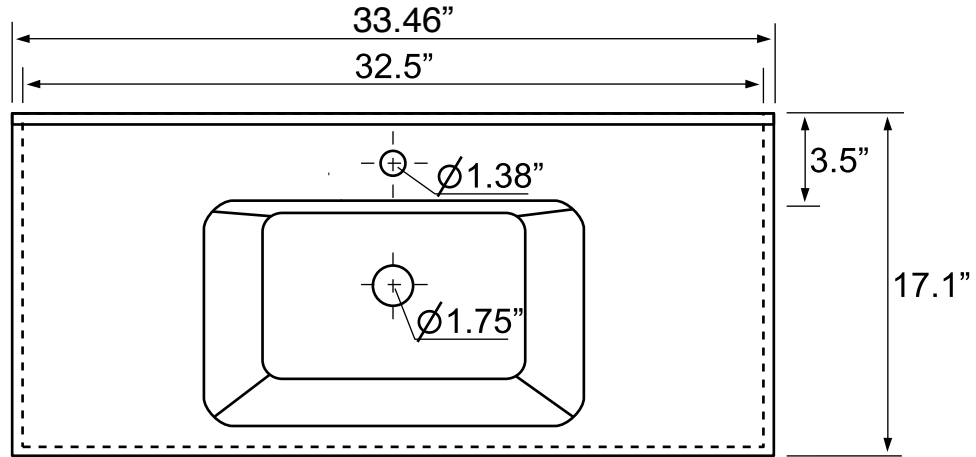

## Configurations

- Single hole.
- Three hole (special order).

## Technical Information

Bowl type:	Single
Installation:	Wall mounted
Bowl dimensions:	Depth: 4.5" Width: 11.5" Length: 20"
Drain hole:	1.75"
Faucet hole:	1.38"
Hole configurations:	1, 3
Weight:	150 lbs