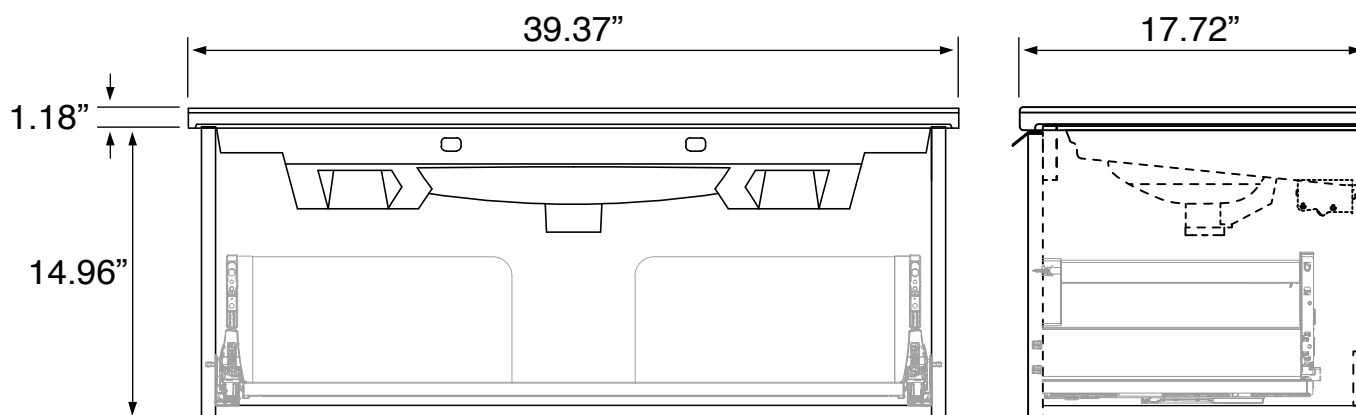

## Installation

- Wall mounted installation.

## Configurations

- Single hole.
- Three hole (special order).

## Technical Information

Bowl type:	Single
Installation:	Wall mounted
Bowl dimensions:	Depth: 4.5" Width: 11.5" Length: 20"
Drain hole:	1.75"
Faucet hole:	1.38"
Hole configurations:	1, 3
Weight:	150 lbs