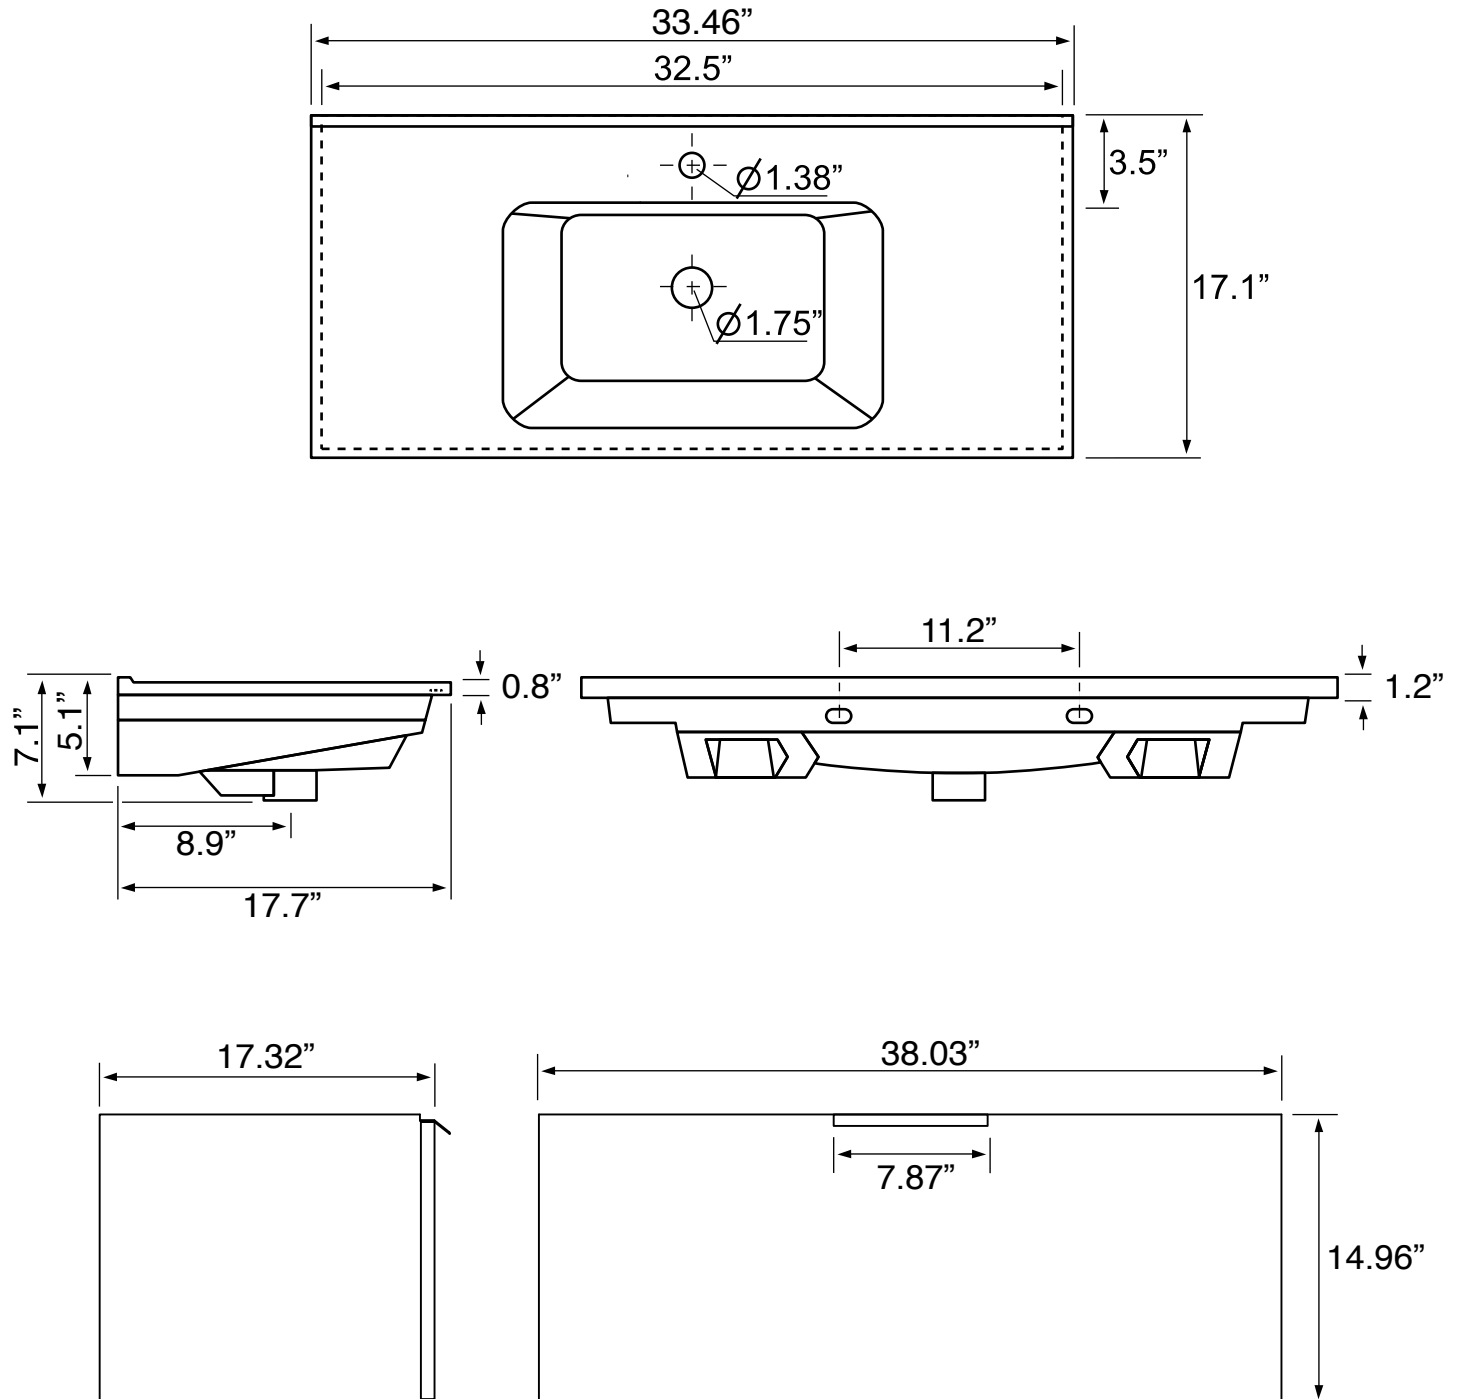

- White ceramic integrated sink.
- Engineered wood vanity base.
- Engineered wood lower shelf.
- Matte black metal legs.

Installation

- Floor standing installation.

Configurations

- Single hole.
- Three hole (special order).

Nameek's One-Year Limited Warranty

See website for warranty information details.

Vanity Cabinet Color/Finish Details

Color	Description
-------	-------------

Matte Black

Technical Information

Bowl type:	Single
Installation:	Floor standing
Bowl dimensions:	Depth: 4.5" Width: 11.5" Length: 20"
Drain hole:	1.75"
Faucet hole:	1.38"
Hole configurations:	1, 3
Weight:	160 lbs