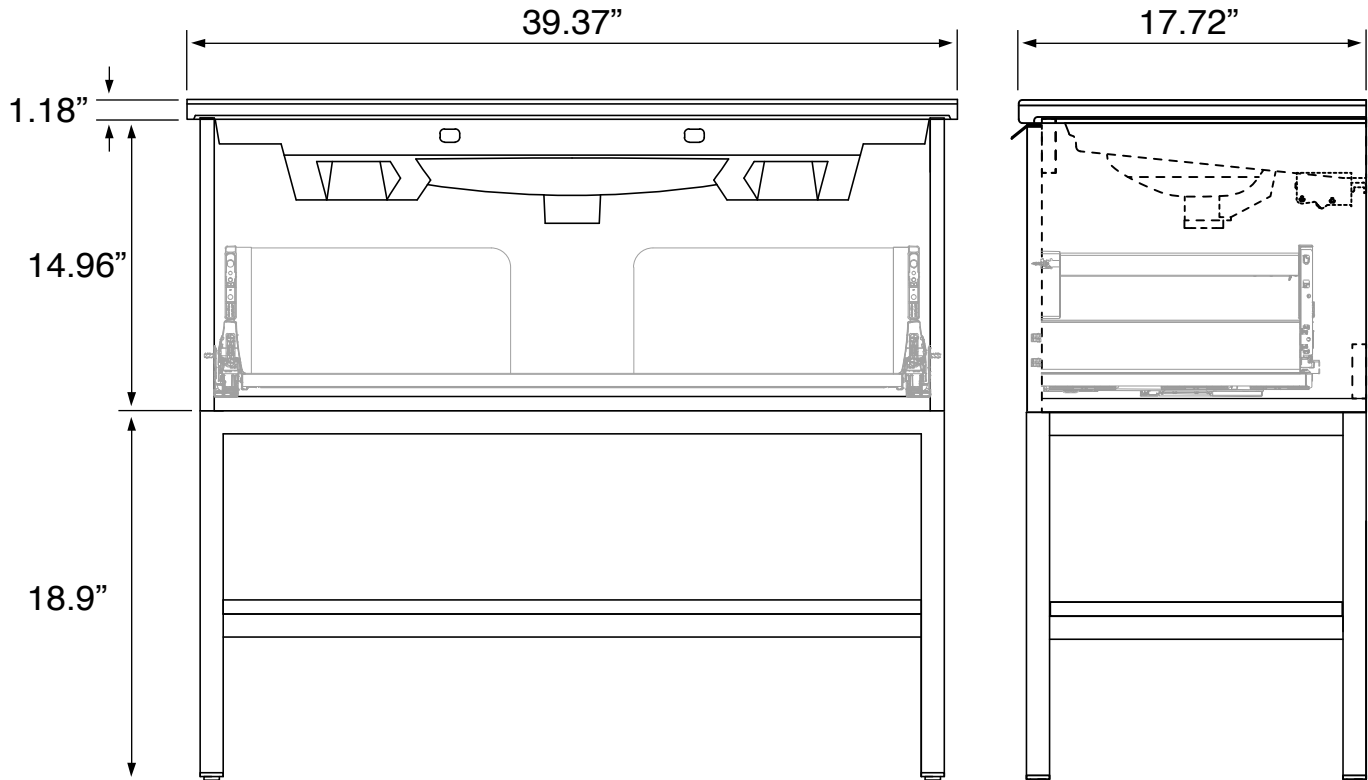

- White ceramic integrated sink.
- Engineered wood vanity base.
- Engineered wood lower shelf.
- Matte black metal legs.

Installation

- Floor standing installation.

Configurations

- Single hole.
- Three hole (special order).

Nameek's One-Year Limited Warranty

See website for warranty information details.

Vanity Cabinet Color/Finish Details

Color	Description
-------	-------------

Matte Black

Technical Information

Bowl type:	Single
Installation:	Floor standing
Bowl dimensions:	Depth: 4.5" Width: 11.5" Length: 20"
Drain hole:	1.75"
Faucet hole:	1.38"
Hole configurations:	1, 3
Weight:	160 lbs