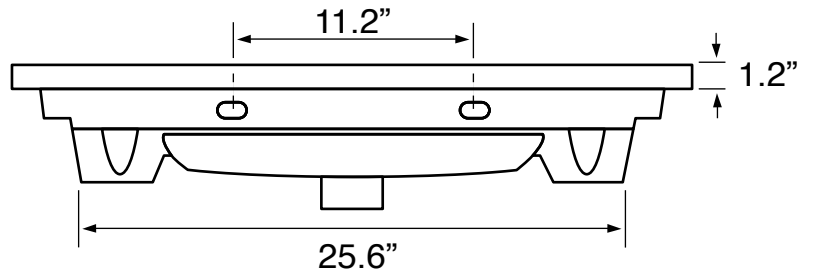

Color	Description
	Matte Black

Technical Information

Bowl type:	Single
Installation:	Wall mounted
Bowl dimensions:	Depth: 4.5" Width: 11.5" Length: 19.5"
Drain hole:	1.75"
Faucet hole:	1.38"
Hole configurations:	1, 3
Weight:	130 lbs