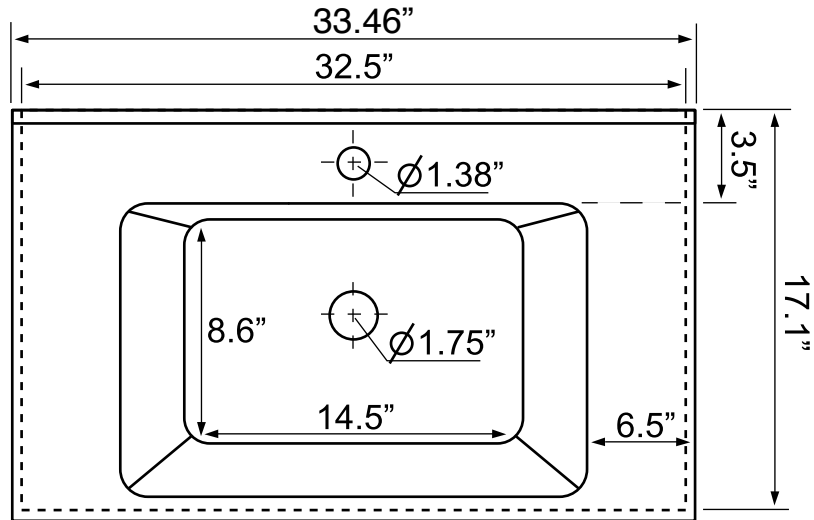

Installation

- Wall mounted installation.

Configurations

- Single hole.
- Three hole (special order).

Nameek's One-Year Limited Warranty

See website for warranty information details.

Vanity Cabinet Color/Finish Details

Color	Description
	Matte Black

Technical Information

Bowl type:	Single
Installation:	Wall mounted
Bowl dimensions:	Depth: 4.5" Width: 11.5" Length: 19.5"
Drain hole:	1.75"
Faucet hole:	1.38"
Hole configurations:	1, 3
Weight:	130 lbs