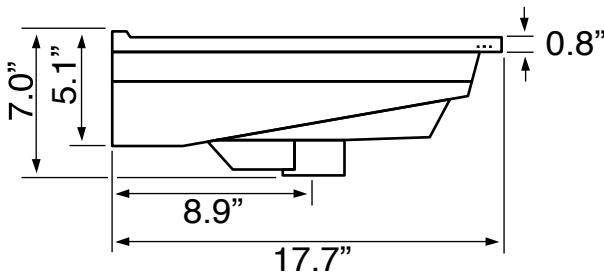

Color	Description
	Matte Black

Technical Information

Bowl type:	Single
Installation:	Wall mounted
Bowl dimensions:	Depth: 4.5" Width: 11.5" Length: 19.5"
Drain hole:	1.75"
Faucet hole:	1.38"
Hole configurations:	1, 3
Weight:	130 lbs