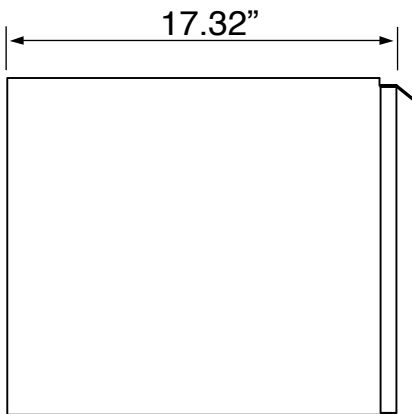

Color	Description
	Matte Black

Technical Information

Bowl type:	Single
Installation:	Wall mounted
Bowl dimensions:	Depth: 4.5" Width: 11.5" Length: 19.5"
Drain hole:	1.75"
Faucet hole:	1.38"
Hole configurations:	1, 3
Weight:	130 lbs