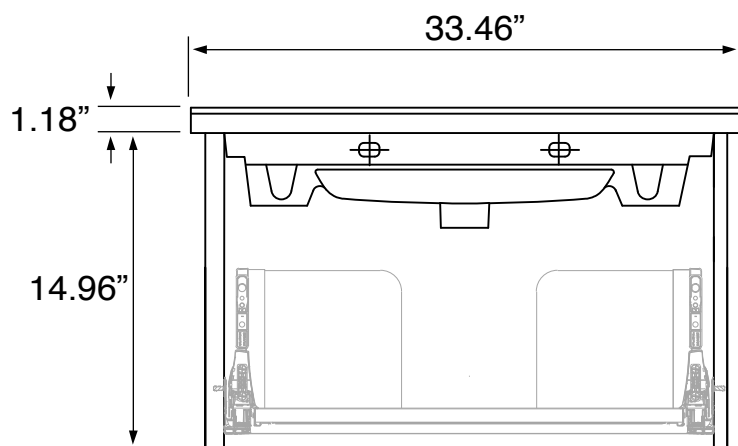

Color	Description
	Matte Black

Technical Information

Bowl type:	Single
Installation:	Wall mounted
Bowl dimensions:	Depth: 4.5" Width: 11.5" Length: 19.5"
Drain hole:	1.75"
Faucet hole:	1.38"
Hole configurations:	1, 3
Weight:	130 lbs