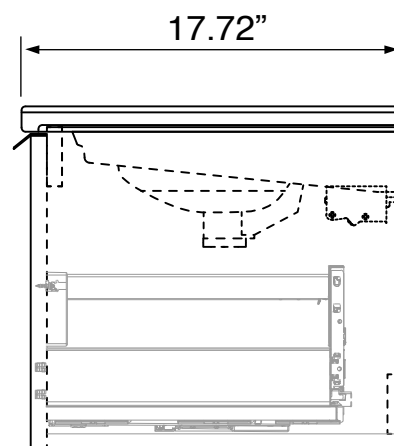

Color	Description
	Matte Black

Technical Information

Bowl type:	Single
Installation:	Wall mounted
Bowl dimensions:	Depth: 4.5" Width: 11.5" Length: 19.5"
Drain hole:	1.75"
Faucet hole:	1.38"
Hole configurations:	1, 3
Weight:	130 lbs