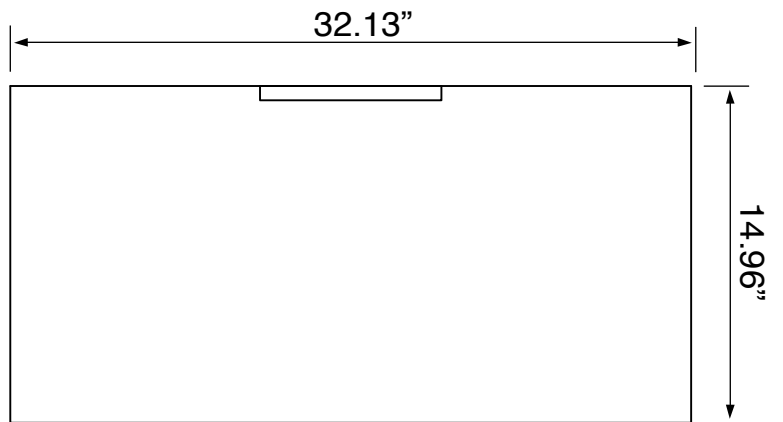

Color	Description
	Matte Black

Technical Information

Bowl type:	Single
Installation:	Wall mounted
Bowl dimensions:	Depth: 4.5" Width: 11.5" Length: 19.5"
Drain hole:	1.75"
Faucet hole:	1.38"
Hole configurations:	1, 3
Weight:	130 lbs