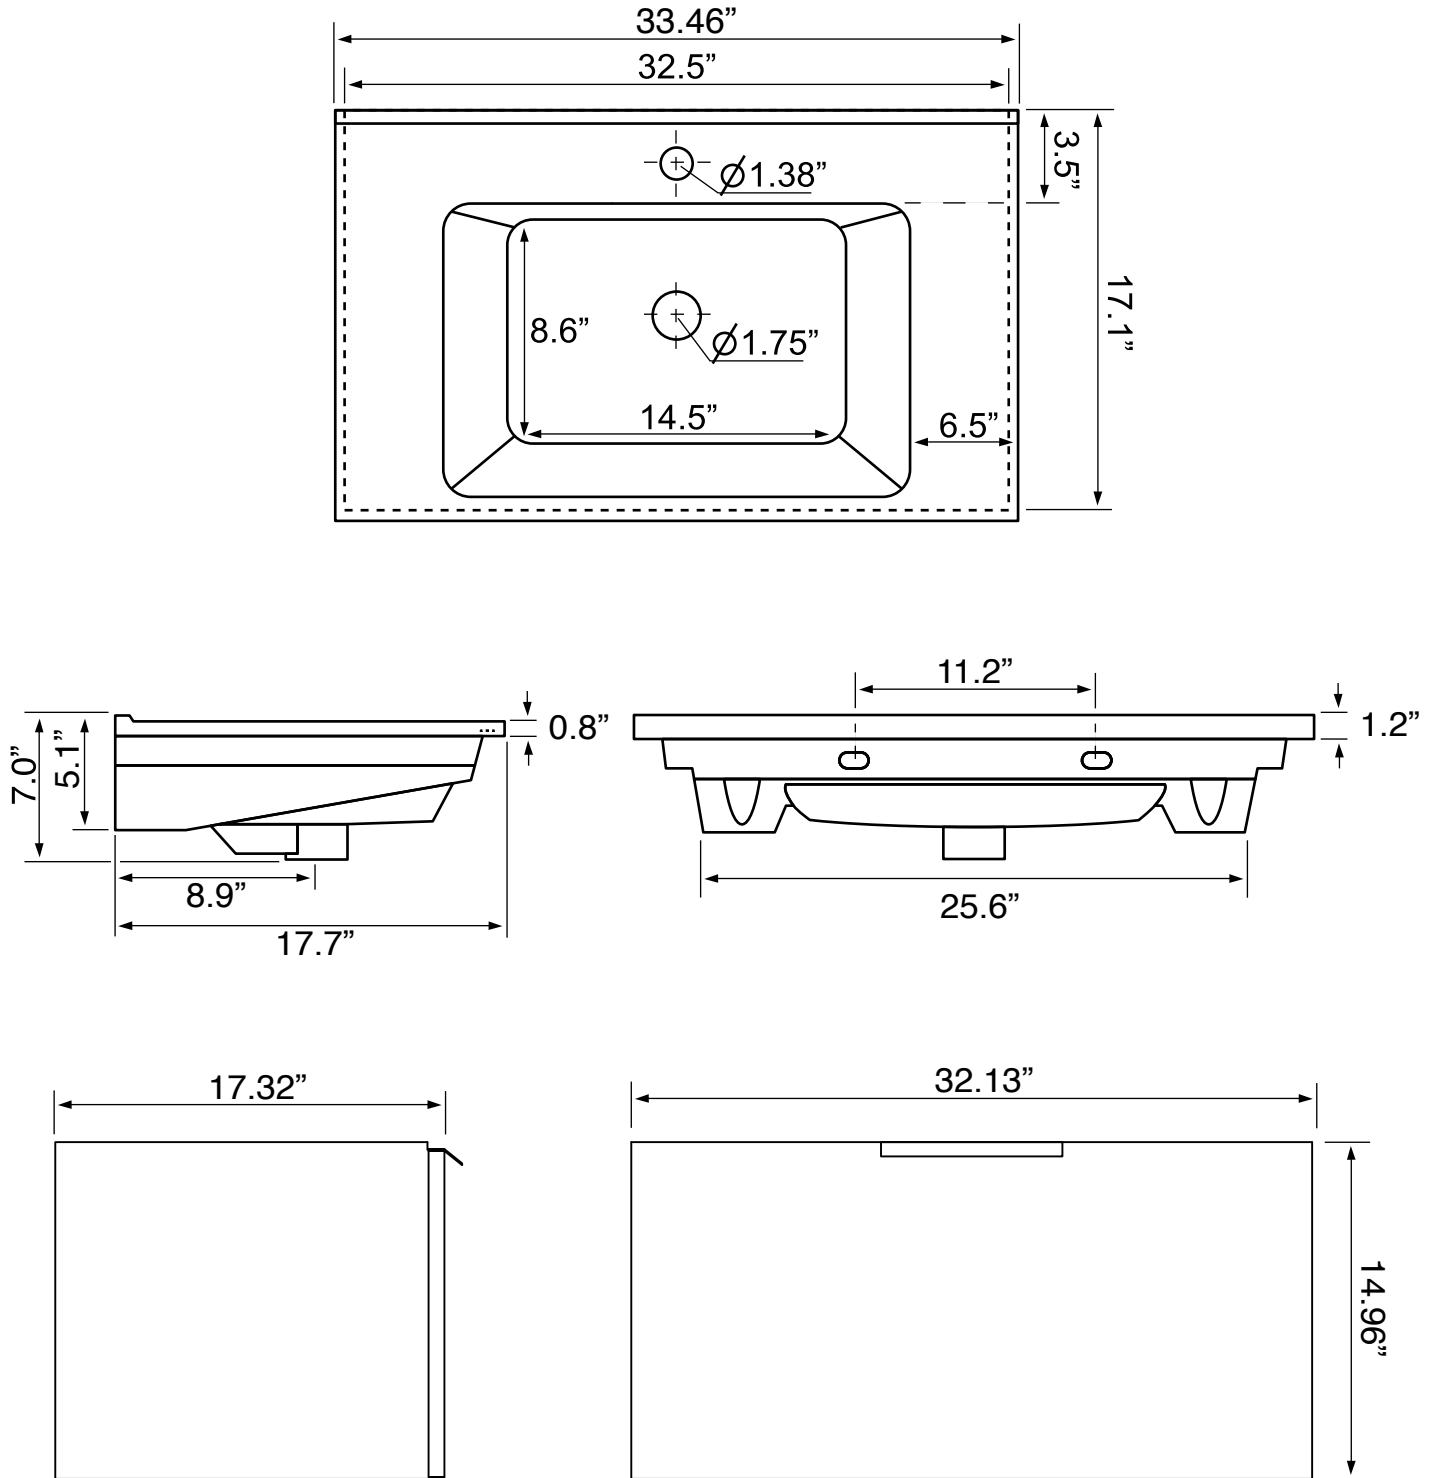

- White ceramic integrated sink.
- Engineered wood vanity base.
- Engineered wood lower shelf.
- Matte black metal legs.

Installation

- Floor standing installation.

Configurations

- Single hole.
- Three hole (special order).

Nameek's One-Year Limited Warranty

See website for warranty information details.

Vanity Cabinet Color/Finish Details

Color	Description
	Matte Black

Technical Information

Bowl type:	Single
Installation:	Floor standing
Bowl dimensions:	Depth: 4.5" Width: 11.5" Length: 19.5"
Drain hole:	1.75"
Faucet hole:	1.38"
Hole configurations:	1, 3
Weight:	140 lbs