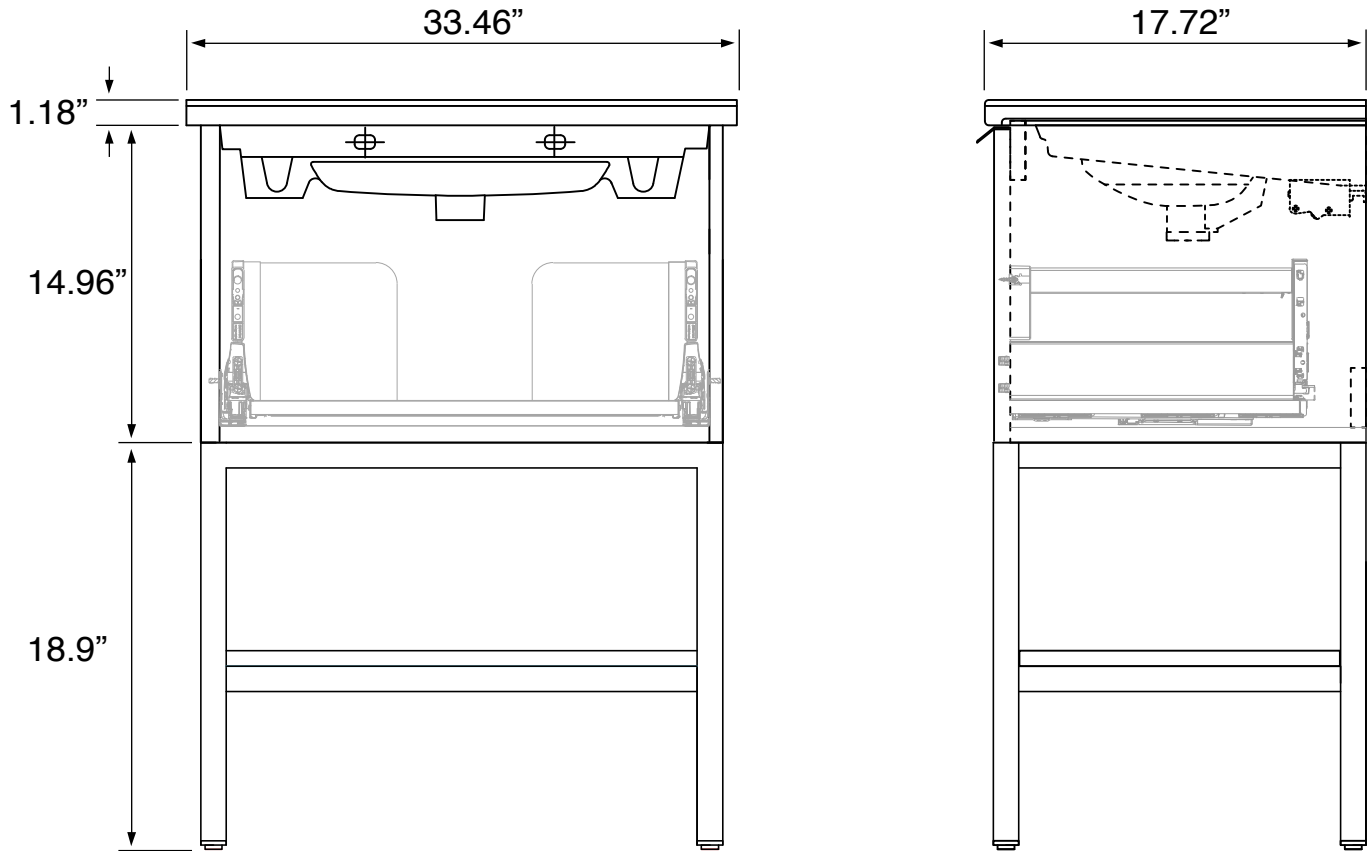

Features

- Modern design.
- Ceramic sink with overflow.
- Sink features counter space.
- Water resistant exterior vanity panels.
- Soft-closing drawer.
- Lower storage shelf.
- Chrome cabinet handles.

Material

- White ceramic integrated sink.
- Engineered wood vanity base.
- Engineered wood lower shelf.
- Matte black metal legs.

Installation

- Floor standing installation.

Configurations

- Single hole.
- Three hole (special order).

Nameek's One-Year Limited Warranty

See website for warranty information details.

Vanity Cabinet Color/Finish Details

Color	Description
	Matte Black

Technical Information

Bowl type:	Single
Installation:	Floor standing
Bowl dimensions:	Depth: 4.5" Width: 11.5" Length: 19.5"
Drain hole:	1.75"
Faucet hole:	1.38"
Hole configurations:	1, 3
Weight:	140 lbs