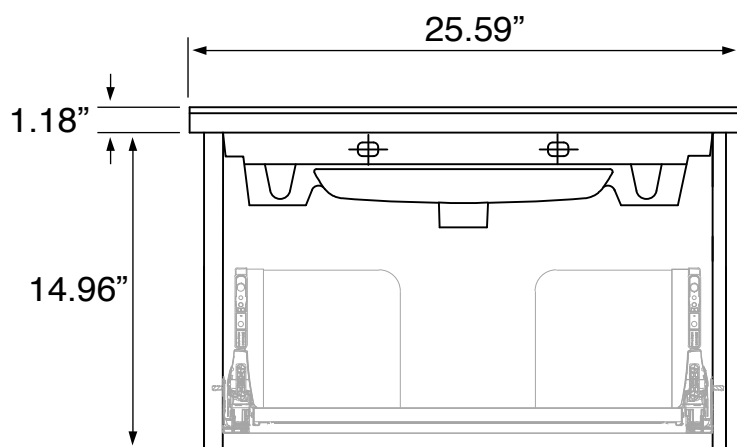

Color	Description
	Matte Black

Technical Information

Bowl type:	Single
Installation:	Wall mounted
Bowl dimensions:	Depth: 4.25" Width: 11.5" Length: 16.5"
Drain hole:	1.75"
Faucet hole:	1.38"
Hole configurations:	1, 3
Weight:	105 lbs