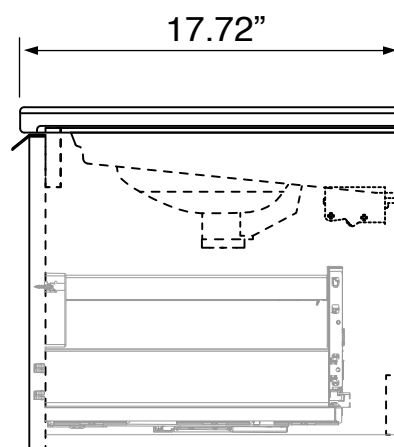

Color	Description
	Matte Black

Technical Information

Bowl type:	Single
Installation:	Wall mounted
Bowl dimensions:	Depth: 4.25" Width: 11.5" Length: 16.5"
Drain hole:	1.75"
Faucet hole:	1.38"
Hole configurations:	1, 3
Weight:	105 lbs