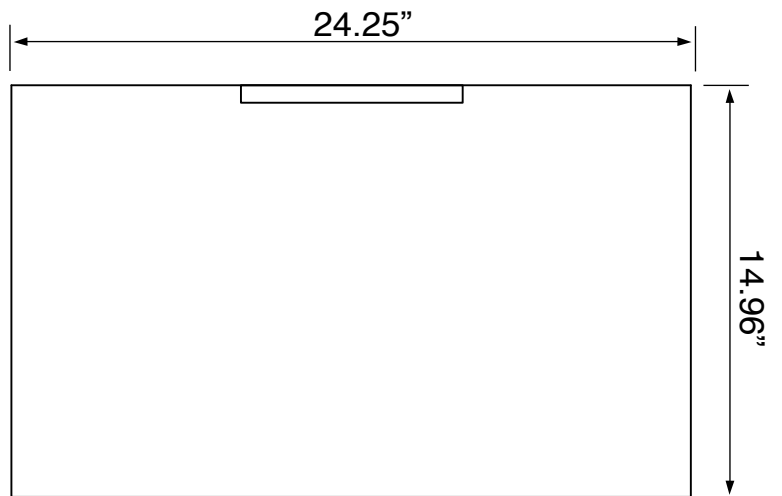

Color	Description
	Matte Black

Technical Information

Bowl type:	Single
Installation:	Wall mounted
Bowl dimensions:	Depth: 4.25" Width: 11.5" Length: 16.5"
Drain hole:	1.75"
Faucet hole:	1.38"
Hole configurations:	1, 3
Weight:	105 lbs