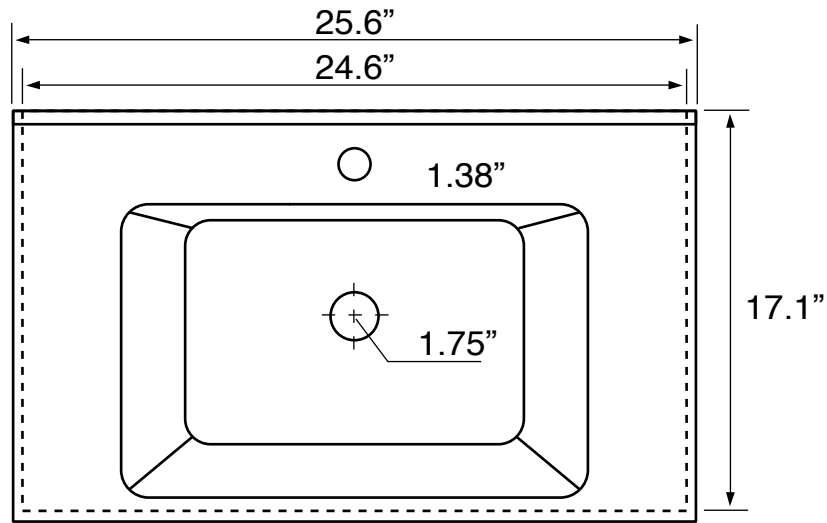

Installation

- Wall mounted installation.

Configurations

- Single hole.
- Three hole (special order).

Nameek's One-Year Limited Warranty

See website for warranty information details.

Vanity Cabinet Color/Finish Details

Color	Description
	Matte Black

Technical Information

Bowl type:	Single
Installation:	Wall mounted
Bowl dimensions:	Depth: 4.25" Width: 11.5" Length: 16.5"
Drain hole:	1.75"
Faucet hole:	1.38"
Hole configurations:	1, 3
Weight:	105 lbs