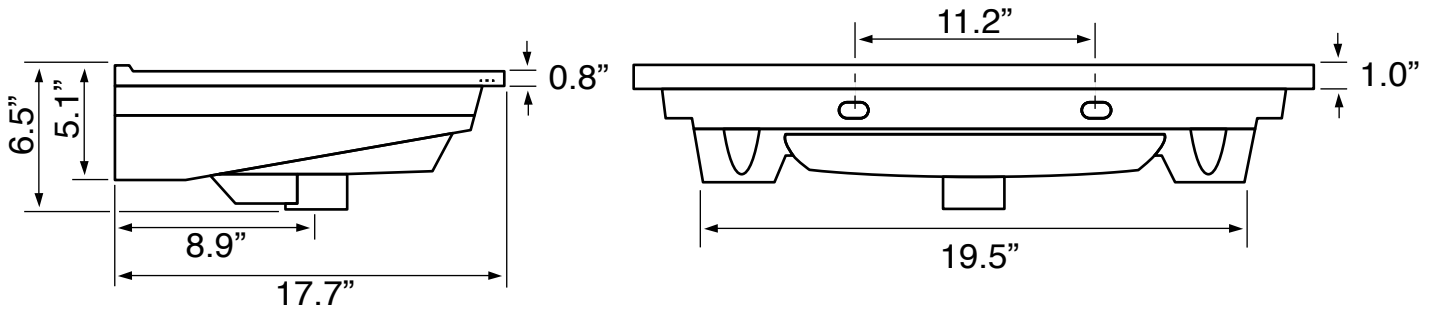

Color	Description
	Matte Black

Technical Information

Bowl type:	Single
Installation:	Wall mounted
Bowl dimensions:	Depth: 4.25" Width: 11.5" Length: 16.5"
Drain hole:	1.75"
Faucet hole:	1.38"
Hole configurations:	1, 3
Weight:	105 lbs