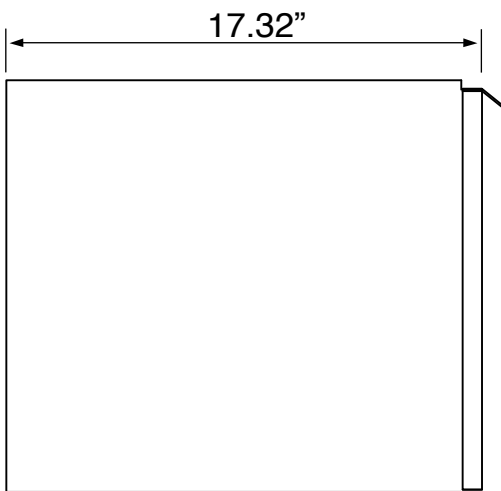

Color	Description
	Matte Black

Technical Information

Bowl type:	Single
Installation:	Wall mounted
Bowl dimensions:	Depth: 4.25" Width: 11.5" Length: 16.5"
Drain hole:	1.75"
Faucet hole:	1.38"
Hole configurations:	1, 3
Weight:	105 lbs