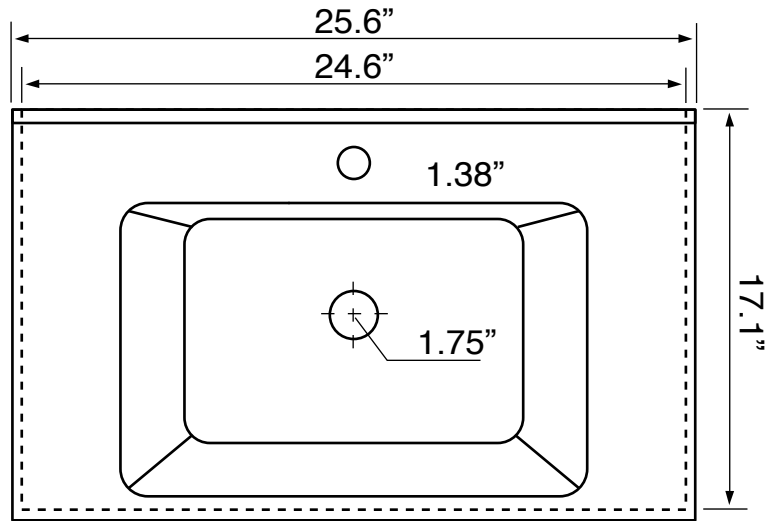

## Installation

- Floor standing installation.

## Configurations

- Single hole.
- Three hole (special order).

## Technical Information

Bowl type:	Single
Installation:	Floor standing
Bowl dimensions:	Depth: 4.25"
	Width: 11.5"
	Length: 16.5"
Drain hole:	1.75"
Faucet hole:	1.38"
Hole configurations:	1, 3
Weight:	115 lbs