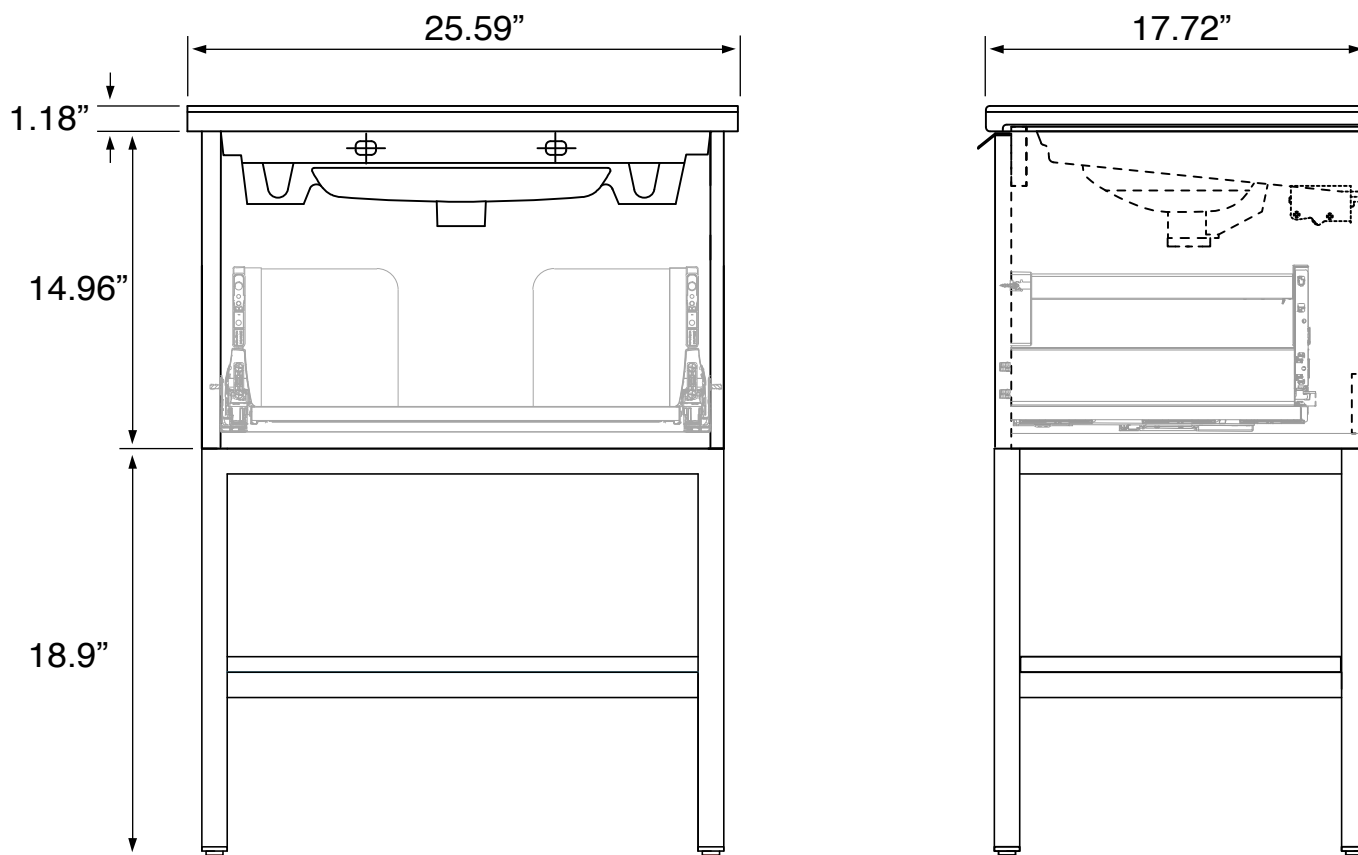

## Installation

- Floor standing installation.

## Configurations

- Single hole.
- Three hole (special order).

## Technical Information

Bowl type:	Single
Installation:	Floor standing
Bowl dimensions:	Depth: 4.25"
	Width: 11.5"
	Length: 16.5"
Drain hole:	1.75"
Faucet hole:	1.38"
Hole configurations:	1, 3
Weight:	115 lbs