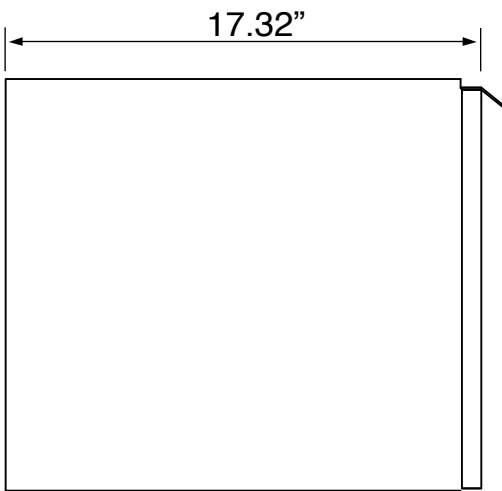

## Configurations

- Single hole.
- Three hole (special order).

## Technical Information

Bowl type:	Single
Installation:	Floor standing
Bowl dimensions:	Depth: 4.25"
	Width: 11.5"
	Length: 16.5"
Drain hole:	1.75"
Faucet hole:	1.38"
Hole configurations:	1, 3
Weight:	115 lbs