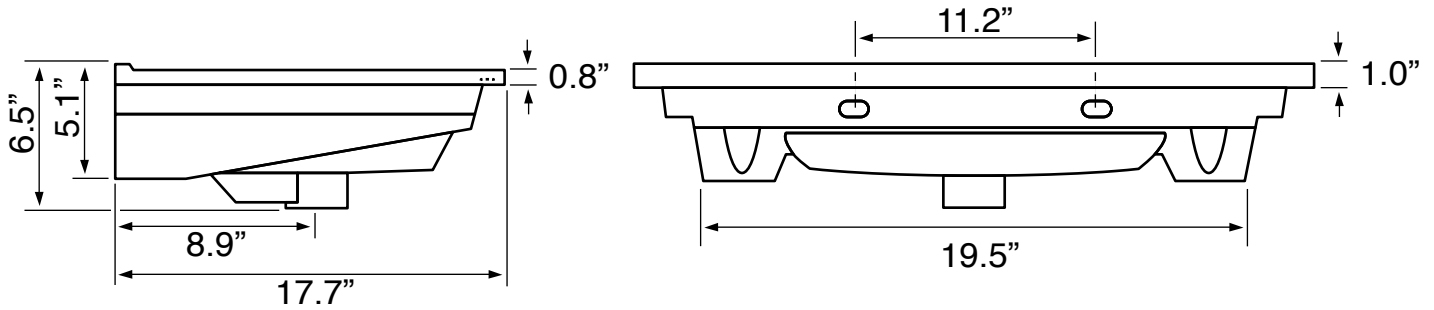

## Installation

- Floor standing installation.

## Configurations

- Single hole.
- Three hole (special order).

## Technical Information

Bowl type:	Single
Installation:	Floor standing
Bowl dimensions:	Depth: 4.25"
	Width: 11.5"
	Length: 16.5"
Drain hole:	1.75"
Faucet hole:	1.38"
Hole configurations:	1, 3
Weight:	115 lbs