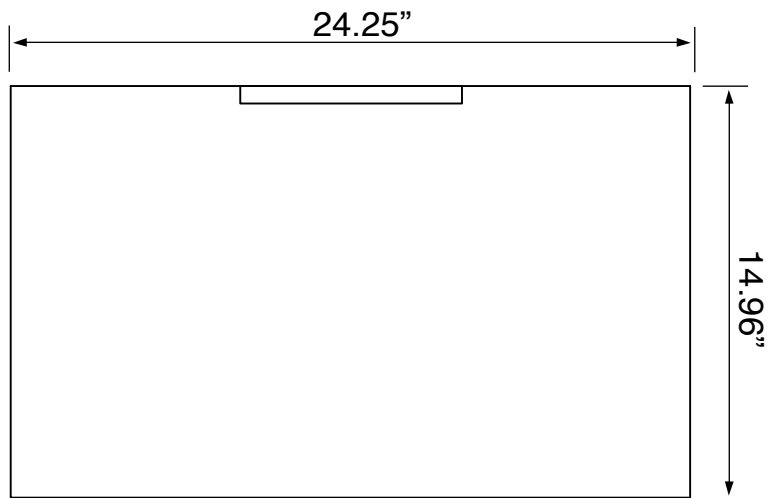

## Configurations

- Single hole.
- Three hole (special order).

## Technical Information

Bowl type:	Single
Installation:	Floor standing
Bowl dimensions:	Depth: 4.25"
	Width: 11.5"
	Length: 16.5"
Drain hole:	1.75"
Faucet hole:	1.38"
Hole configurations:	1, 3
Weight:	115 lbs