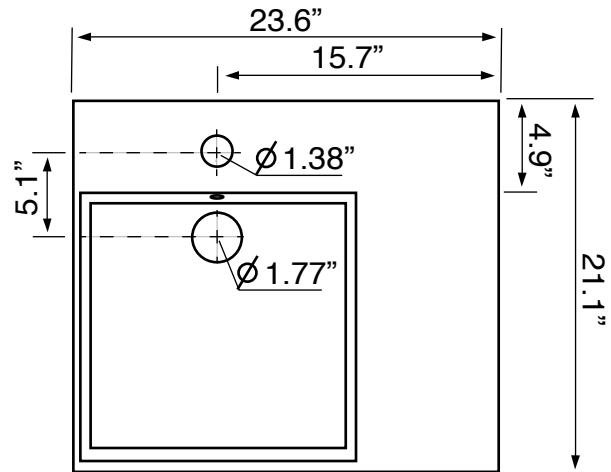

### Installation

- Wall mounted installation.

### Configurations

- Single hole.
- Three hole (8-inch centers).

### Technical Information

Bowl type:	Single
Installation:	Wall mounted
Bowl dimensions:	Depth: 3.7"
	Length: 15.7"
	Width: 15.7"
Drain hole:	1.75"
Faucet hole:	1.38"
Hole configurations:	1, 3
Weight:	33 lbs