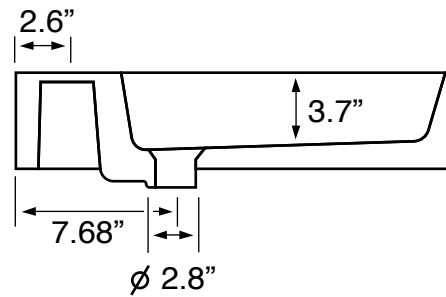

### Installation

- Wall mounted installation.

### Configurations

- Single hole.
- Three hole (8-inch centers).

### Technical Information

Bowl type:	Single
Installation:	Wall mounted
Bowl dimensions:	Depth: 3.7"
	Length: 15.7"
	Width: 15.7"
Drain hole:	1.75"
Faucet hole:	1.38"
Hole configurations:	1, 3
Weight:	33 lbs