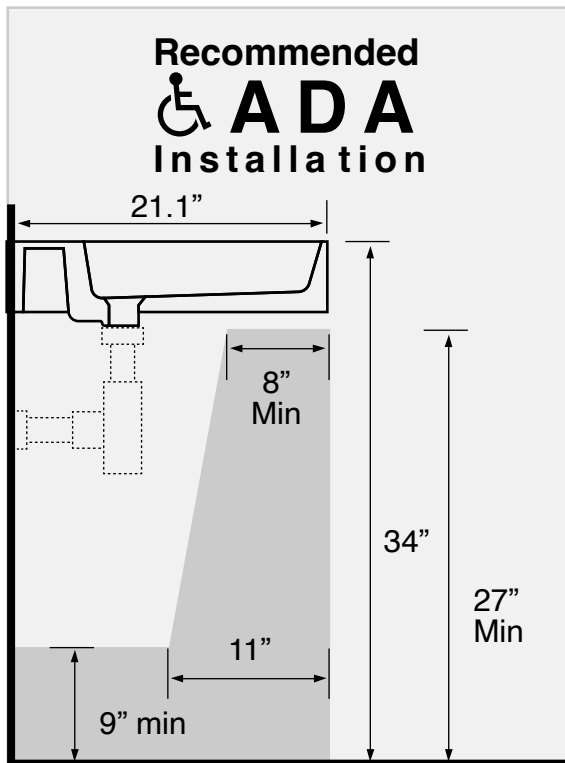

### Installation

- Wall mounted installation.

### Configurations

- Single hole.
- Three hole (8-inch centers).

### Technical Information

Bowl type:	Single
Installation:	Wall mounted
Bowl dimensions:	Depth: 3.7"
	Length: 15.7"
	Width: 15.7"
Drain hole:	1.75"
Faucet hole:	1.38"
Hole configurations:	1, 3
Weight:	33 lbs