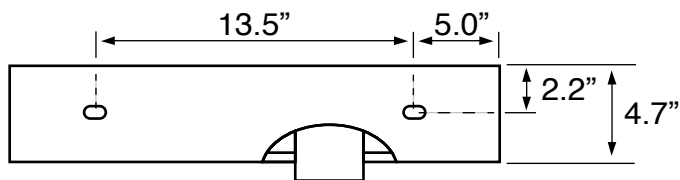

### Installation

- Wall mounted installation.

### Configurations

- Single hole.
- Three hole (8-inch centers).

### Technical Information

Bowl type:	Single
Installation:	Wall mounted
Bowl dimensions:	Depth: 3.7"
	Length: 15.7"
	Width: 15.7"
Drain hole:	1.75"
Faucet hole:	1.38"
Hole configurations:	1, 3
Weight:	33 lbs