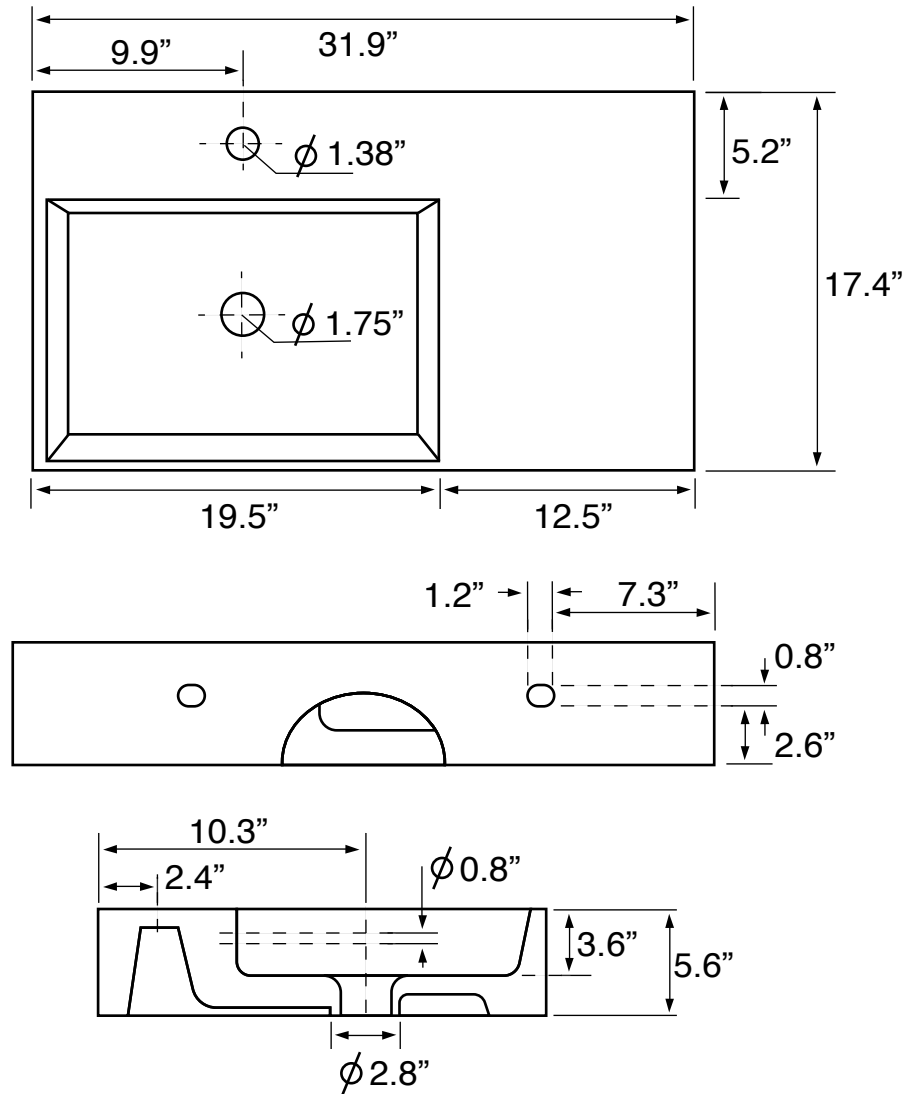

## Configurations

- Single Hole.
- Three Hole (8-inch centers).
- No Hole.

## Technical Information

Bowl type:	Single
Installation:	Wall mounted Vessel
Bowl dimensions:	Length: 19.49" Width: 12.2" Depth: 3.54"
Drain hole:	1.75"
Faucet hole:	1.38"
Hole configurations:	0, 1, 3
Weight:	37.48 lbs